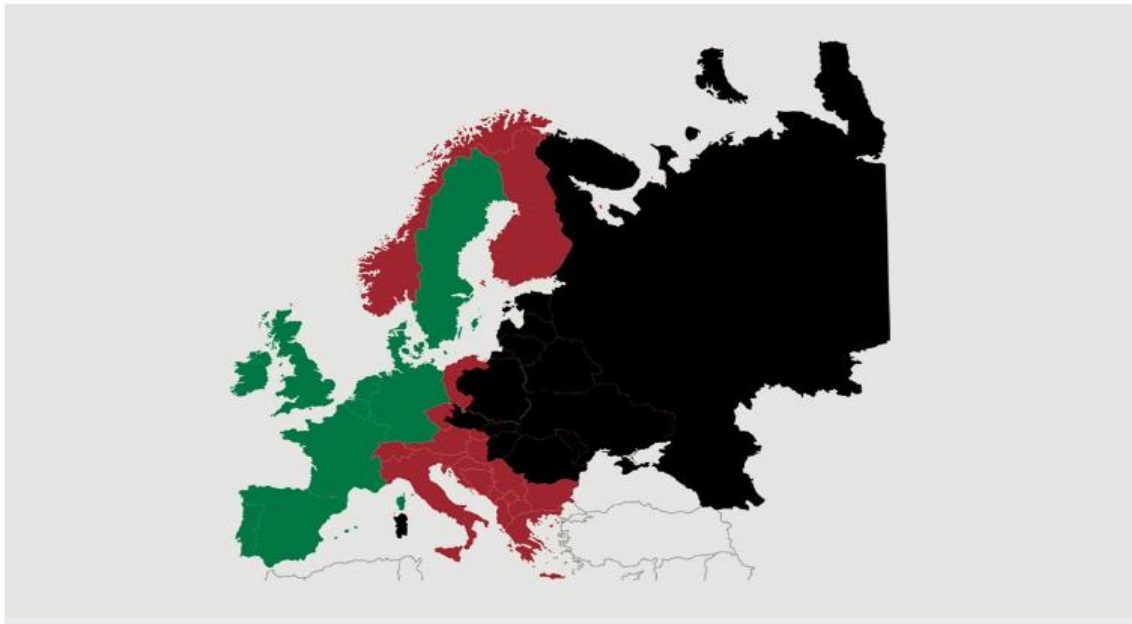

Average (week)	60.352	60.649	56.302
Total (year)	2.836.533	3.153.766	2.927.691
Change (week)	-0,49%	7,72%	17,23%

Best regards
Danish Crown

African swine fever

The EU Commission's reporting system for African swine fever for EU countries and Ukraine has been updated until 18th of November

Country	Period		Year to date	
	November 11 th - November 18 th		January 1 st – November 18 th	
	Pigs	Wild boars	Pigs	Wild boars
Estonia		3		211
Latvia		9	10	611
Lithuania		12	51	1.325
Poland		29	109	2.138
Italy		4	10	45
Ukraine	1		98	36
Czech Republic				28
Romania	11	10	1.109	114
Hungary		2		54
Bulgaria			1	4
Belgium		8		93
Total	12	77	1.388	4.659

Black area: High risk and high readiness

Red area: High risk

Green area: Risk

Best regards
Danish Crown

African swine fever outbreaks in China

Outbreaks	Cities/Regions	Outbreaks	Cities/Regions
1st outbreak	Shenyang	16th outbreak	Xilin Gol
2nd outbreak	Zhengzhou	17th outbreak	Gongzhuling
3rd outbreak	Lianyungang	18th outbreak	Hohhot
4th outbreak	Wenzhou	19th outbreak	Songyuan
5th outbreak	WuhuCity	20th outbreak	Yingkou
6th outbreak	Xuancheng	21th outbreak	Zhaotong
7th outbreak	xuancheng	22th outbreak	Luotian
8th outbreak	Wuxi	23th outbreak	Baojing
9th outbreak	Chuzhou	24th outbreak	Qingyang
10th outbreak	Jiamusi	25th outbreak	Wuxue
11th outbreak	Wuhu City	26th outbreak	Sichuan
12th outbreak	Xuancheng	27th outbreak	Harbin
13th outbreak	Jiamusi	28th outbreak	Yunnan
14th outbreak	Tongling	29th outbreak	Jinshan
15th outbreak	Jilin	30th outbreak	Jiangxi