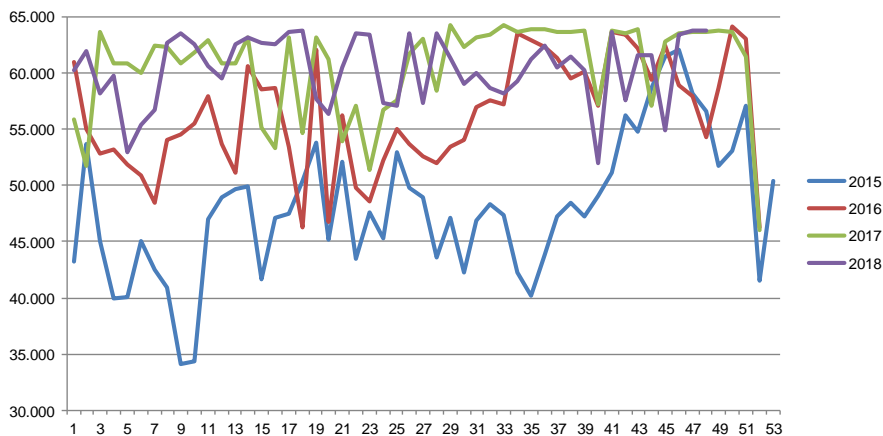

Weekly slaughtering's Danish Crown Essen

Week	2018	2017	2016
1	56.737	55.941	61.008
2	62.716	51.750	55.082
3	63.596	63.697	52.807
4	62.579	60.900	53.237
5	60.584	60.849	51.815
6	59.507	60.034	50.912
7	62.597	62.439	48.411
8	63.178	62.356	54.099
9	62.731	60.854	54.564
10	62.555	61.852	55.520
11	63.673	62.925	57.931
12	63.832	60.855	53.690
13	57.666	60.885	51.129
14	56.402	63.124	60.589
15	60.480	55.147	58.608
16	63.566	53.305	58.646
17	63.393	63.211	53.508
18	57.370	54.697	46.260
19	57.111	63.208	62.129
20	63.484	61.278	46.814
21	57.400	53.958	56.222
22	63.529	57.051	49.798
23	61.383	51.432	48.579
24	59.021	56.730	52.277
25	60.077	57.586	55.088
26	58.620	61.698	53.747

Week	2018	2017	2016
27	60.288	63.096	52.567
28	61.979	58.468	51.977
29	58.152	64.235	53.498
30	59.792	62.340	54.009
31	52.909	63.228	57.008
32	55.428	63.406	57.569
33	58.217	64.249	57.230
34	59.343	63.679	63.500
35	61.192	63.894	62.909
36	62.419	63.887	62.374
37	60.560	63.630	61.328
38	61.439	63.653	59.540
39	60.210	63.847	60.082
40	51.964	57.194	57.049
41	63.697	63.846	63.693
42	57.580	63.544	63.445
43	61.566	63.895	62.265
44	54.946	57.086	59.466
45	63.462	62.761	62.394
46	63.786	63.598	58.916
47	63.817	63.642	57.902
48		63.704	54.257
49		63.813	58.725
50		63.709	64.147
51		61.524	63.091
52		46.076	46.280
53			

Average (week)	60.352	60.649	56.302
Total (year)	2.836.533	3.153.766	2.927.691
Change (week)	-0,49%	7,72%	17,23%

Best regards
Danish Crown