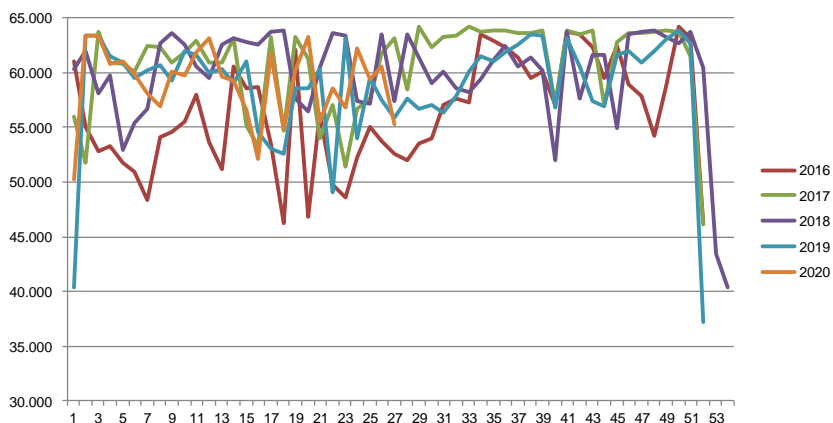

Weekly slaughtering's Danish Crown Essen

Week	2020	2019
1	50.209	40.367
2	63.378	63.329
3	63.402	63.408
4	60.747	61.468
5	61.019	60.896
6	59.845	59.523
7	58.095	60.227
8	56.897	60.695
9	60.033	59.326
10	59.724	62.005
11	61.817	61.619
12	63.130	60.030
13	59.585	60.311
14	59.247	59.040
15	56.629	61.006
16	52.081	54.587
17	61.680	53.110
18	54.760	52.555
19	60.222	58.603
20	63.225	58.518
21	55.570	60.282
22	58.517	49.073
23	56.849	63.195
24	62.218	53.936
25	59.332	59.462
26	60.534	57.454

Week	2020	2019
27	55.300	55.853
28		57.615
29		56.638
30		57.069
31		56.393
32		57.813
33		60.073
34		61.488
35		61.071
36		61.898
37		62.502
38		63.527
39		63.325
40		56.780
41		63.150
42		60.543
43		57.436
44		56.962
45		61.664
46		61.984
47		60.934
48		61.976
49		63.046
50		63.812
51		62.634
52		37.264
Average (week)	59.039	58.798
Total (year)	1.594.045	3.057.475
Change (week)	0,41%	-2,32%

Best regards
Danish Crown