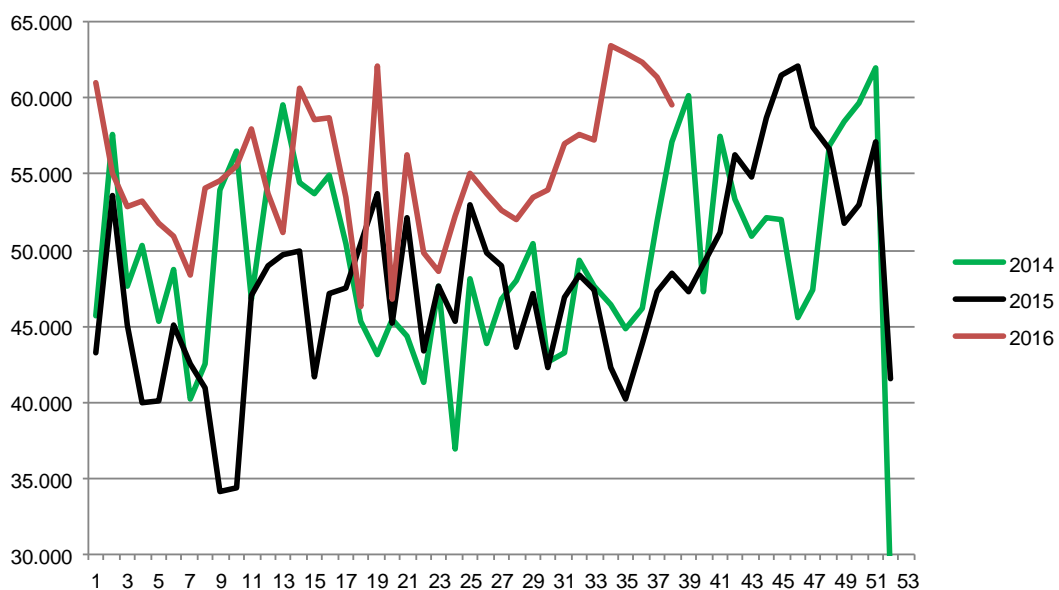

Weekly slaughtering's Danish Crown Essen

Week	2016	2015	2014
1	61.008	43.195	45.700
2	55.082	53.638	57.627
3	52.807	45.020	47.587
4	53.237	39.931	50.291
5	51.815	40.117	45.320
6	50.912	45.104	48.727
7	48.411	42.472	40.239
8	54.099	40.946	42.546
9	54.564	34.166	53.908
10	55.520	34.377	56.509
11	57.931	47.055	46.723
12	53.690	48.978	54.549
13	51.129	49.673	59.533
14	60.589	49.904	54.443
15	58.608	41.702	53.755
16	58.646	47.150	54.869
17	53.508	47.488	50.487
18	46.260	50.416	45.280
19	62.129	53.759	43.100
20	46.814	45.179	45.389
21	56.222	52.159	44.297
22	49.798	43.422	41.285
23	48.579	47.593	47.598
24	52.277	45.265	36.922
25	55.088	52.956	48.136
26	53.747	49.840	43.921

Week	2016	2015	2014
27	52.567	48.928	46.759
28	51.977	43.582	47.950
29	53.498	47.141	50.452
30	54.009	42.317	42.692
31	57.008	46.882	43.203
32	57.569	48.324	49.375
33	57.230	47.392	47.650
34	63.500	42.320	46.411
35	62.909	40.239	44.796
36	62.374	43.894	46.174
37	61.328	47.298	51.838
38	59.540	48.522	57.162
39		47.249	60.108
40		49.104	47.249
41		51.140	57.511
42		56.284	53.302
43		54.756	50.854
44		58.676	52.169
45		61.458	52.053
46		62.096	45.584
47		58.136	47.440
48		56.648	56.897
49		51.792	58.440
50		53.040	59.646
51		57.128	61.950
52		41.578	27.955
53		50.466	
Average (week)	55.157	48.073	49.315
Total (year)	2.095.979	2.497.429	2.564.361
Change (week)	14,74%	-2,52%	-5,56%

Best regards
Danish Crown