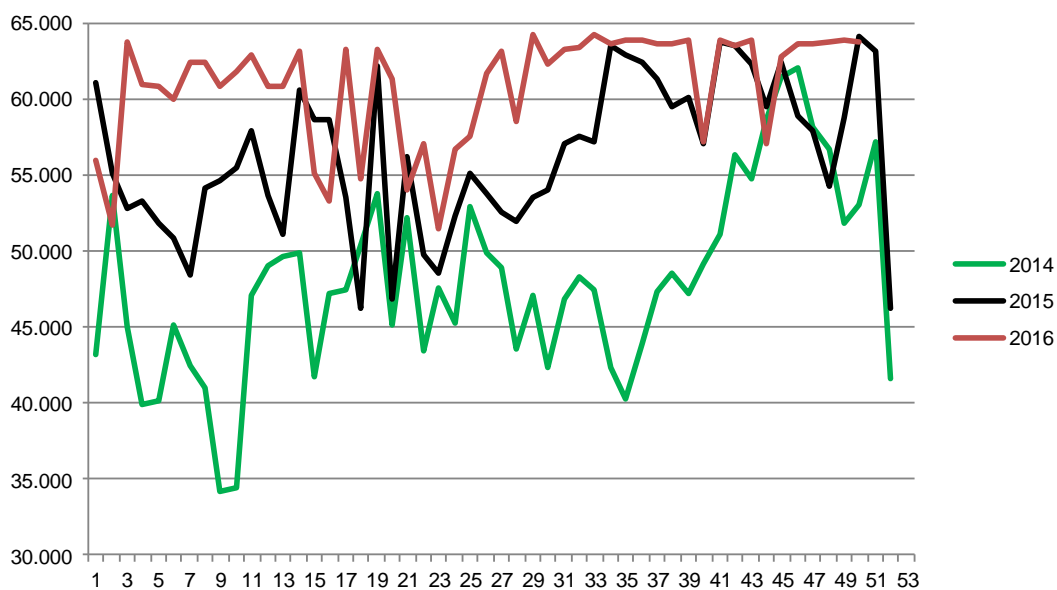

Weekly slaughtering's Danish Crown Essen

Week	2017	2016	2015
1	55.941	61.008	43.195
2	51.750	55.082	53.638
3	63.697	52.807	45.020
4	60.900	53.237	39.931
5	60.849	51.815	40.117
6	60.034	50.912	45.104
7	62.439	48.411	42.472
8	62.356	54.099	40.946
9	60.854	54.564	34.166
10	61.852	55.520	34.377
11	62.925	57.931	47.055
12	60.855	53.690	48.978
13	60.885	51.129	49.673
14	63.124	60.589	49.904
15	55.147	58.608	41.702
16	53.305	58.646	47.150
17	63.211	53.508	47.488
18	54.697	46.260	50.416
19	63.208	62.129	53.759
20	61.278	46.814	45.179
21	53.958	56.222	52.159
22	57.051	49.798	43.422
23	51.432	48.579	47.593
24	56.730	52.277	45.265
25	57.586	55.088	52.956
26	61.698	53.747	49.840

Week	2017	2016	2015
27	63.096	52.567	48.928
28	58.468	51.977	43.582
29	64.235	53.498	47.141
30	62.340	54.009	42.317
31	63.228	57.008	46.882
32	63.406	57.569	48.324
33	64.249	57.230	47.392
34	63.679	63.500	42.320
35	63.894	62.909	40.239
36	63.887	62.374	43.894
37	63.630	61.328	47.298
38	63.653	59.540	48.522
39	63.847	60.082	47.249
40	57.194	57.049	49.104
41	63.846	63.693	51.140
42	63.544	63.445	56.284
43	63.895	62.265	54.756
44	57.086	59.466	58.676
45	62.761	62.394	61.458
46	63.598	58.916	62.096
47	63.642	57.902	58.136
48	63.704	54.257	56.648
49	63.813	58.725	51.792
50	63.709	64.147	53.040
51		63.091	57.128
52		46.280	41.578
53			50.466
Average (week)	60.923	56.302	48.073
Total (year)	3.046.166	2.927.691	2.497.429
Change (week)	8,21%	17,12%	-2,52%

Best regards
Danish Crown