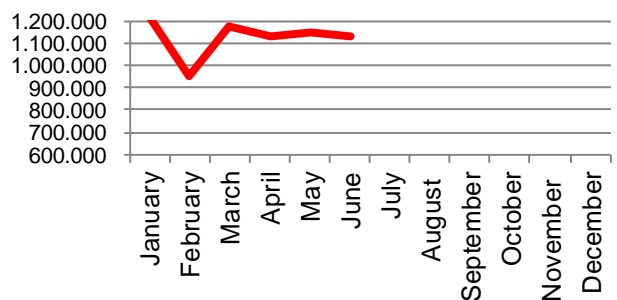

Total - 2016

Best regards
Danish Crown