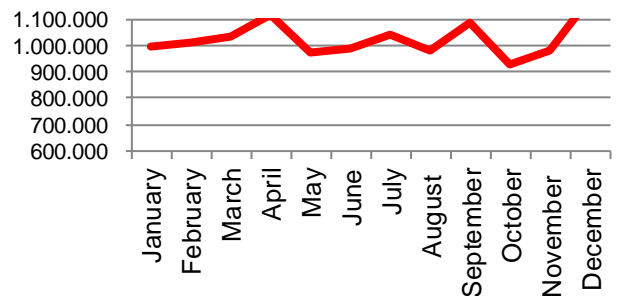

Total - 2015

2016	Piglets	Slaughter pigs	Total
January	1.201.055	21.393	1.222.448
February	924.286	24.744	949.030
March	1.150.762	24.249	1.175.011
April	1.101.098	26.744	1.127.842
May	1.129.559	20.615	1.150.174
June	1.086.864	40.582	1.127.446
July			
August			
September			
October			
November			
December			
Total	6.593.624	158.327	6.751.951