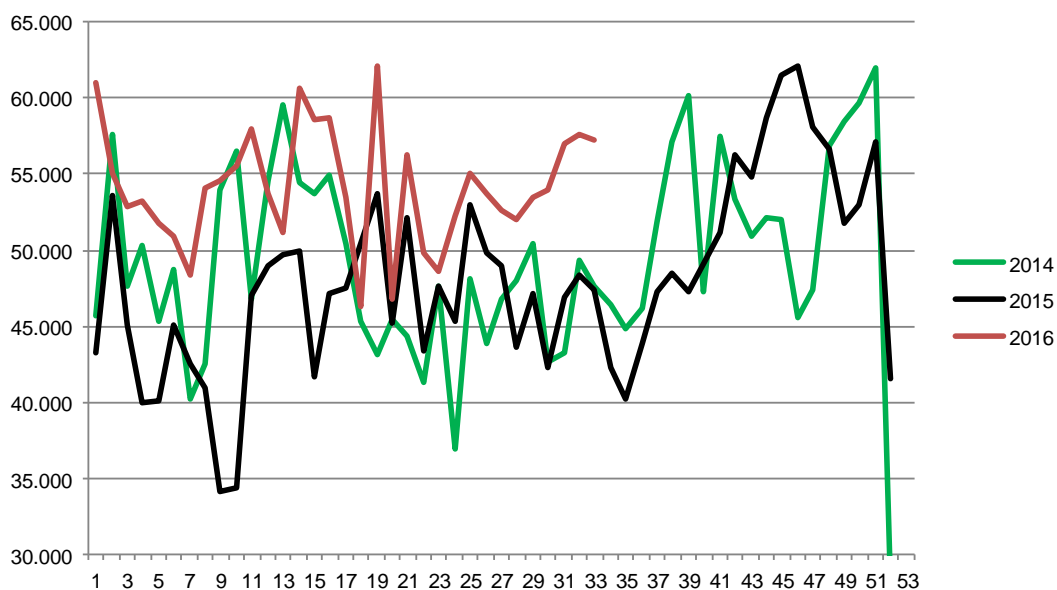

Weekly slaughtering's Danish Crown Essen

Week	2016	2015	2014
1	61.008	43.195	45.700
2	55.082	53.638	57.627
3	52.807	45.020	47.587
4	53.237	39.931	50.291
5	51.815	40.117	45.320
6	50.912	45.104	48.727
7	48.411	42.472	40.239
8	54.099	40.946	42.546
9	54.564	34.166	53.908
10	55.520	34.377	56.509
11	57.931	47.055	46.723
12	53.690	48.978	54.549
13	51.129	49.673	59.533
14	60.589	49.904	54.443
15	58.608	41.702	53.755
16	58.646	47.150	54.869
17	53.508	47.488	50.487
18	46.260	50.416	45.280
19	62.129	53.759	43.100
20	46.814	45.179	45.389
21	56.222	52.159	44.297
22	49.798	43.422	41.285
23	48.579	47.593	47.598
24	52.277	45.265	36.922
25	55.088	52.956	48.136
26	53.747	49.840	43.921

Week	2016	2015	2014
27	52.567	48.928	46.759
28	51.977	43.582	47.950
29	53.498	47.141	50.452
30	54.009	42.317	42.692
31	57.008	46.882	43.203
32	57.569	48.324	49.375
33	57.230	47.392	47.650
34		42.320	46.411
35		40.239	44.796
36		43.894	46.174
37		47.298	51.838
38		48.522	57.162
39		47.249	60.108
40		49.104	47.249
41		51.140	57.511
42		56.284	53.302
43		54.756	50.854
44		58.676	52.169
45		61.458	52.053
46		62.096	45.584
47		58.136	47.440
48		56.648	56.897
49		51.792	58.440
50		53.040	59.646
51		57.128	61.950
52		41.578	27.955
53		50.466	
Average (week)	54.131	48.073	49.315
Total (year)	1.786.328	2.497.429	2.564.361
Change (week)	12,60%	-2,52%	-5,56%

Best regards
Danish Crown