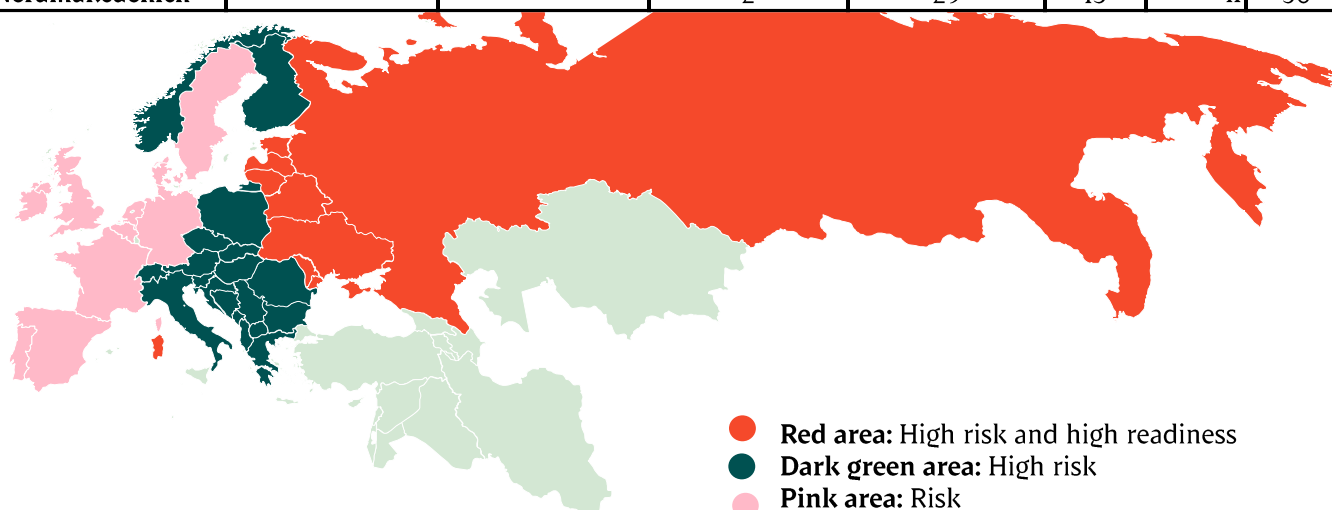

Week		
27	57.656	
28	53.827	
29		39997
30		42.192
31		39.192
32		40.034
33		39.660
34		39.096
35		38.859
36		35.620
37		37.145
38		37.378
39		38.164
40		32.749
41		41.020
42		37.240
43		39.895
44		33.918
45		41.021
46		38.912
47		39.347
48		38.856
49		38.879
50		40.133
51		40248
52		26.124
53		
<b>Average (week)</b>		
<b>Total (year)</b>		
<b>Change (week)</b>		

## African swine fever

The EU Commission's reporting system for African swine fever for EU countries and Ukraine has been updated until 24<sup>th</sup> of July.

Country	Period		Year to date		2023		2022	
	July 18th - July 24th 2024		January 1st - July 24th 2024		Piġs	Wild boars	Piġs	Wild boars
Estonia		1		11	2	53		
Latvia		48	4	475	8	730	6	9
Lithuania	1	20	6	353	3	439	16	3
Poland	5	39	27	1.084	30	2.744	14	2
Italy (Sardinia)		27		1.081	17	1.047	4	2
Ukraine	2		29	11	37	9	7	
Czech Republic				26		56		
Romania	10	1	103	103	740	292	329	4
Hungary		3		242		407		5
Bulgaria			1	95	3	322	2	3
Slovakia		4		95		546	5	5
Serbia			116	82	991	213	107	1
Moldova	1		7	6	19			
Montenegro				1		6	14	
Bosnia-Hercegovina		1	25	36	1.508	22		
Croatia	2		1	38	1.124	11		
Nordmakedonien			2	29	15	41	30	