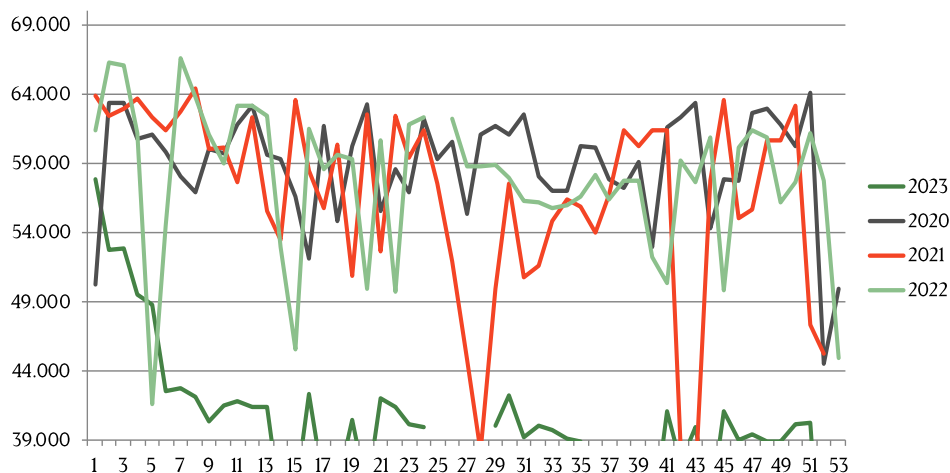

Weekly slaughtering's Danish Crown Essen

Week	2024	2023
1	33.508	57.867
2	39.696	52709
3	39.963	52844
4	40.949	49.518
5	40.523	48762
6	51.122	42.464
7	51.181	42.706
8	51.721	42106
9	51.663	40341
10	50.959	41433
11	52.025	41.726
12	52.015	41.316
13	44.149	41381
14	43.431	34205
15	53.283	35043
16	54.081	42248
17	56.088	35631
18	47.023	35.664
19	47.125	40.401
20	58.496	35.179
21	44.650	41.975
22	56.827	41.390
23	56.158	40.132
24	56.648	39.901
25	54.839	
26	54.503	

Week		
27	57.656	
28	53.827	
29		39997
30		42.192
31		39.192
32		40.034
33		39.660
34		39.096
35		38.859
36		35.620
37		37.145
38		37.378
39		38.164
40		32.749
41		41.020
42		37.240
43		39.895
44		33.918
45		41.021
46		38.912
47		39.347
48		38.856
49		38.879
50		40.133
51		40248
52		26.124
53		
Average (week)		
Total (year)		
Change (week)		

Best regards,
Danish Crown