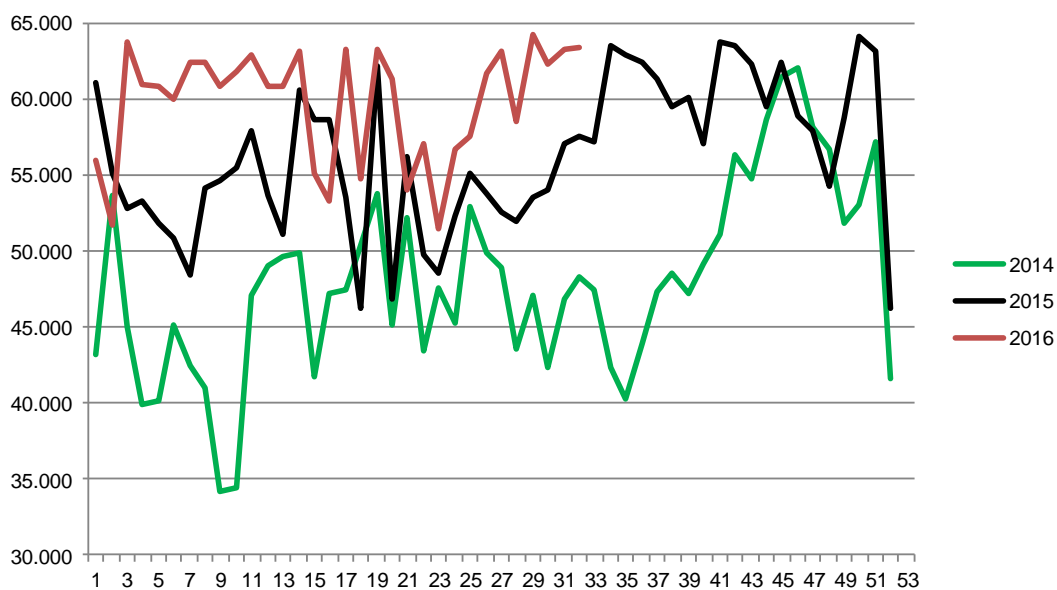

Weekly slaughtering's Danish Crown Essen

Week	2017	2016	2015
1	55.941	61.008	43.195
2	51.750	55.082	53.638
3	63.697	52.807	45.020
4	60.900	53.237	39.931
5	60.849	51.815	40.117
6	60.034	50.912	45.104
7	62.439	48.411	42.472
8	62.356	54.099	40.946
9	60.854	54.564	34.166
10	61.852	55.520	34.377
11	62.925	57.931	47.055
12	60.855	53.690	48.978
13	60.885	51.129	49.673
14	63.124	60.589	49.904
15	55.147	58.608	41.702
16	53.305	58.646	47.150
17	63.211	53.508	47.488
18	54.697	46.260	50.416
19	63.208	62.129	53.759
20	61.278	46.814	45.179
21	53.958	56.222	52.159
22	57.051	49.798	43.422
23	51.432	48.579	47.593
24	56.730	52.277	45.265
25	57.586	55.088	52.956
26	61.698	53.747	49.840

Week	2017	2016	2015
27	63.096	52.567	48.928
28	58.468	51.977	43.582
29	64.235	53.498	47.141
30	62.340	54.009	42.317
31	63.228	57.008	46.882
32	63.406	57.569	48.324
33		57.230	47.392
34		63.500	42.320
35		62.909	40.239
36		62.374	43.894
37		61.328	47.298
38		59.540	48.522
39		60.082	47.249
40		57.049	49.104
41		63.693	51.140
42		63.445	56.284
43		62.265	54.756
44		59.466	58.676
45		62.394	61.458
46		58.916	62.096
47		57.902	58.136
48		54.257	56.648
49		58.725	51.792
50		64.147	53.040
51		63.091	57.128
52		46.280	41.578
53			50.466
Average (week)	59.767	56.302	48.073
Total (year)	1.912.535	2.927.691	2.497.429
Change (week)	6,15%	17,12%	-2,52%

Best regards
Danish Crown