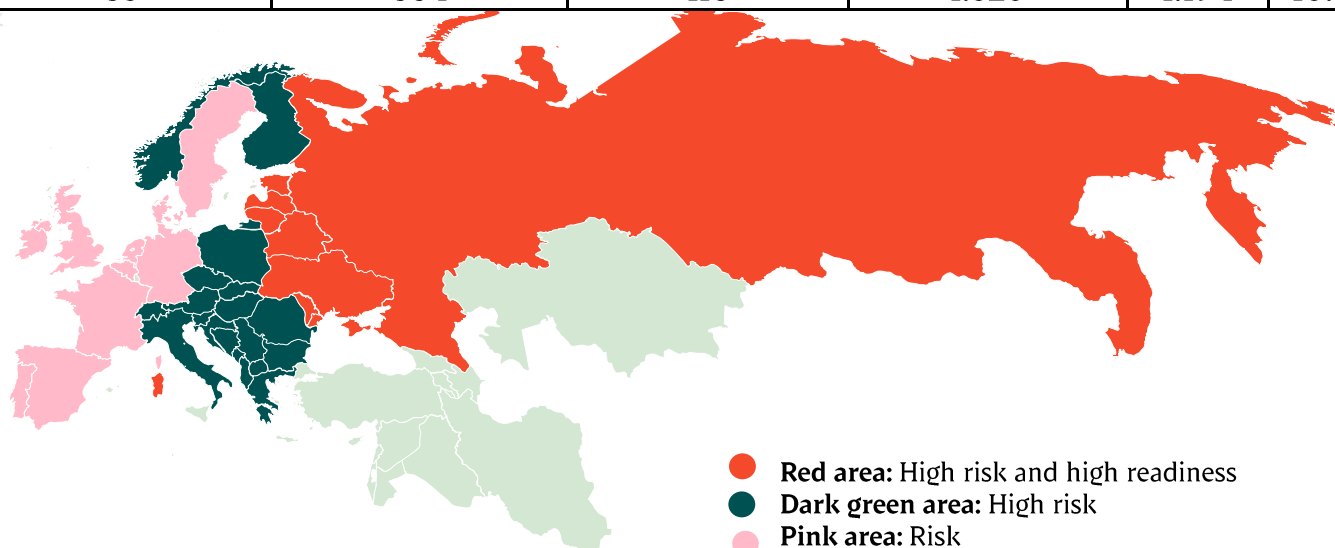

Best regards,

Danish Crown

Total killings Denmark (98 % of all slaughtering)

Week	2021	2020	Week	2021	2020
1	381415	203.768	27		331.436
2	377561	367.603	28		328.724
3	382076	361.313	29		333.829
4	392.344	361.348	30		329.207
5		351.634	31		332.989
6		345.865	32		327.563
7		343.499	33		329.490
8		352.385	34		323.247
9		344.474	35		341.204
10		340.237	36		328.517
11		341.090	37		334.976
12		348.230	38		352.297
13		353.750	39		354.443
14		357.739	40		359.244
15		202.219	41		324.024
16		294.576	42		332.460
17		371.519	43		348.445
18		317184	44		360.837
19		288.549	45		363.191
20		368.284	46		394.011
21		240.165	47		380.082
22		362.427	48		379.615
23		242.475	49		383.771
24		345.561	50		366.131
25		329.279	51		384.293
26		334.024	52		197.639

Best regards,
Danish Crown

Weekly slaughtering's Danish Crown Essen

Week	2021	2020
1	63856	50.209
2	62474	63.378
3	62901	63.402
4	63648	60.747
5	62280	61.019
6		59.845
7		58.095
8		56.897
9		60.033
10		59.724
11		61.817
12		63.130
13		59.585
14		59.247
15		56.629
16		52.081
17		61.680
18		54.760
19		60.222
20		63.225
21		55.570
22		58.517
23		56.849
24		62.218
25		59.332
26		60.534

Week	2021	2020
27		55.300
28		61.076
29		61.663
30		61.043
31		62.529
32		58.016
33		56.966
34		57.021
35		60.226
36		60.086
37		57.850
38		57.241
39		59.037
40		52.913
41		61.570
42		62.290
43		63.361
44		54.244
45		57.791
46		57.701
47		62.613
48		62.997
49		61.829
50		60.254
51		64.077
52		44.436
53		49.926
Average (week)	63.032	58.921
Total (year)	315.159	3.122.801
Change (week)	6,98%	0,21%

Best regards,
Danish Crown

African swine fever

Period January 25 th - January 31 th		Year to date January 1 st - January 31 th		2020	
Piġs	Wild boars	Piġs	Wild boars	Piġs	Wild boars
	3		15		66
	11		40	3	300
	4		16	3	222
	76		274	103	3.980
	1		3		40
1		2		23	5
32	64	112	205	1.008	848
	121		517		3.952
	10		72	19	509
	26		177	17	32
2		2		15	4
				2	3
					3
	48		201		338
				1	
35	364	116	1.520	1.194	10.662