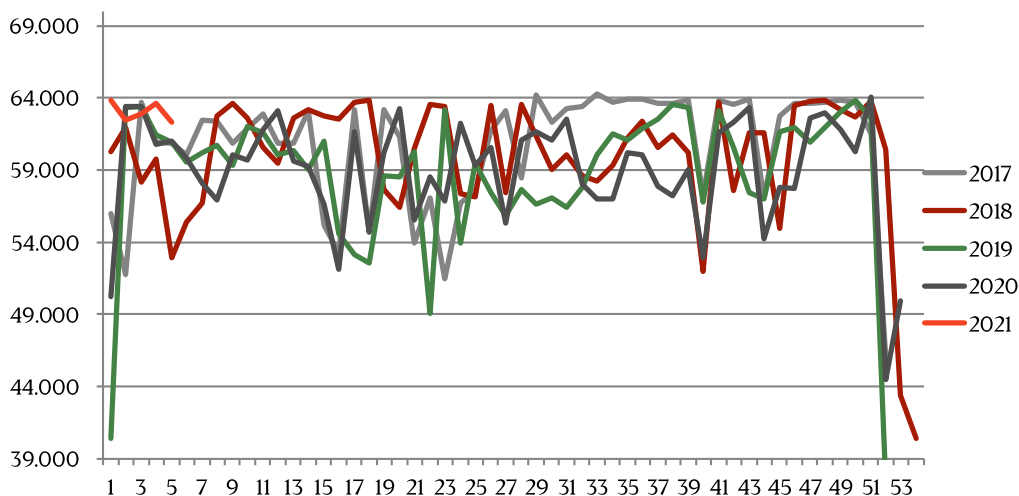

Week	2021	2020
27		88,12
28		88,22
29		87,98
30		88,33
31		88,69
32		88,33
33		89,24
34		89,22
35		89,69
36		89,84
37		90,15
38		90,37
39		90,39
40		90,39
41		90,80
42		91,54
43		92,21
44		92,32
45		91,97
46		91,46
47		90,88
48		90,10
49		89,72
50		89,49
51		88,80
52		89,01
53		91,54
Average (week)	92,53	89,50

Best regards,

Danish Crown

Total killings Denmark (98 % of all slaughtering)

Week	2021	2020	Week	2021	2020
1	381415	203.768	27		331.436
2	377561	367.603	28		328.724
3	382076	361.313	29		333.829
4	392.344	361.348	30		329.207
5		351.634	31		332.989
6		345.865	32		327.563
7		343.499	33		329.490
8		352.385	34		323.247
9		344.474	35		341.204
10		340.237	36		328.517
11		341.090	37		334.976
12		348.230	38		352.297
13		353.750	39		354.443
14		357.739	40		359.244
15		202.219	41		324.024
16		294.576	42		332.460
17		371.519	43		348.445
18		317184	44		360.837
19		288.549	45		363.191
20		368.284	46		394.011
21		240.165	47		380.082
22		362.427	48		379.615
23		242.475	49		383.771
24		345.561	50		366.131
25		329.279	51		384.293
26		334.024	52		197.639

Best regards,
Danish Crown

Weekly slaughtering's Danish Crown Essen

Week	2021	2020
1	63856	50.209
2	62474	63.378
3	62901	63.402
4	63648	60.747
5	62280	61.019
6		59.845
7		58.095
8		56.897
9		60.033
10		59.724
11		61.817
12		63.130
13		59.585
14		59.247
15		56.629
16		52.081
17		61.680
18		54.760
19		60.222
20		63.225
21		55.570
22		58.517
23		56.849
24		62.218
25		59.332
26		60.534

Week	2021	2020
27		55.300
28		61.076
29		61.663
30		61.043
31		62.529
32		58.016
33		56.966
34		57.021
35		60.226
36		60.086
37		57.850
38		57.241
39		59.037
40		52.913
41		61.570
42		62.290
43		63.361
44		54.244
45		57.791
46		57.701
47		62.613
48		62.997
49		61.829
50		60.254
51		64.077
52		44.436
53		49.926
Average (week)	63.032	58.921
Total (year)	315.159	3.122.801
Change (week)	6,98%	0,21%