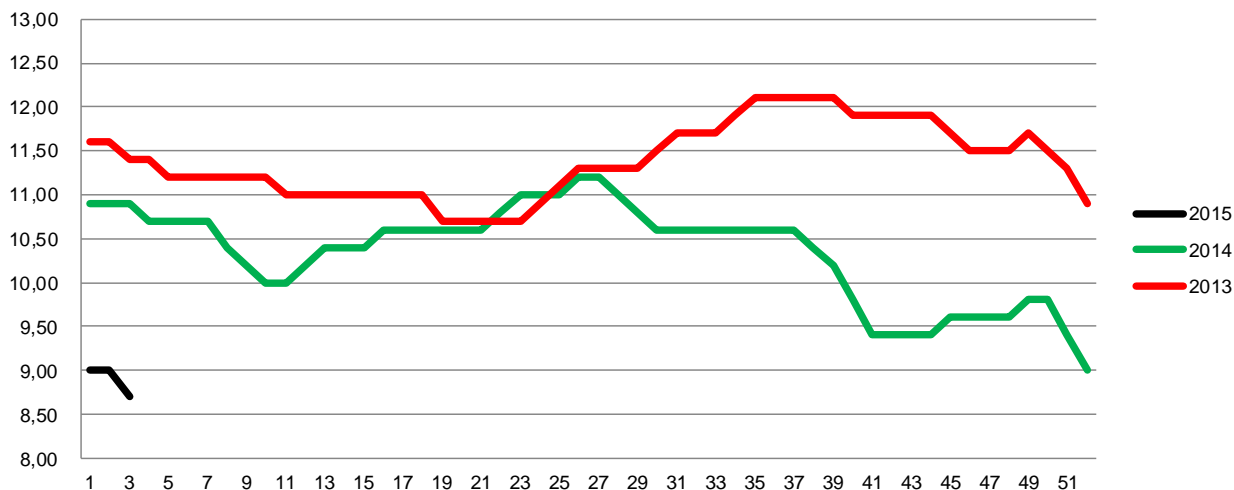

Weekly pig price - DC

Week	2015	2014	2013
1	9,00	10,90	11,60
2	9,00	10,90	11,60
3	8,70	10,90	11,40
4		10,70	11,40
5		10,70	11,20
6		10,70	11,20
7		10,70	11,20
8		10,40	11,20
9		10,20	11,20
10		10,00	11,20
11		10,00	11,00
12		10,20	11,00
13		10,40	11,00
14		10,40	11,00
15		10,40	11,00
16		10,60	11,00
17		10,60	11,00
18		10,60	11,00
19		10,60	10,70
20		10,60	10,70
21		10,60	10,70
22		10,80	10,70
23		11,00	10,70
24		11,00	10,90
25		11,00	11,10
26		11,20	11,30

Week	2015	2014	2013
27		11,20	11,30
28		11,00	11,30
29		10,80	11,30
30		10,60	11,50
31		10,60	11,70
32		10,60	11,70
33		10,60	11,70
34		10,60	11,90
35		10,60	12,10
36		10,60	12,10
37		10,60	12,10
38		10,40	12,10
39		10,20	12,10
40		9,80	11,90
41		9,40	11,90
42		9,40	11,90
43		9,40	11,90
44		9,40	11,90
45		9,60	11,70
46		9,60	11,50
47		9,60	11,50
48		9,60	11,50
49		9,80	11,70
50		9,80	11,50
51		9,40	11,30
52		9,00	10,90
Average (week)	8,90	10,35	11,38

Best regards
Danish Crown