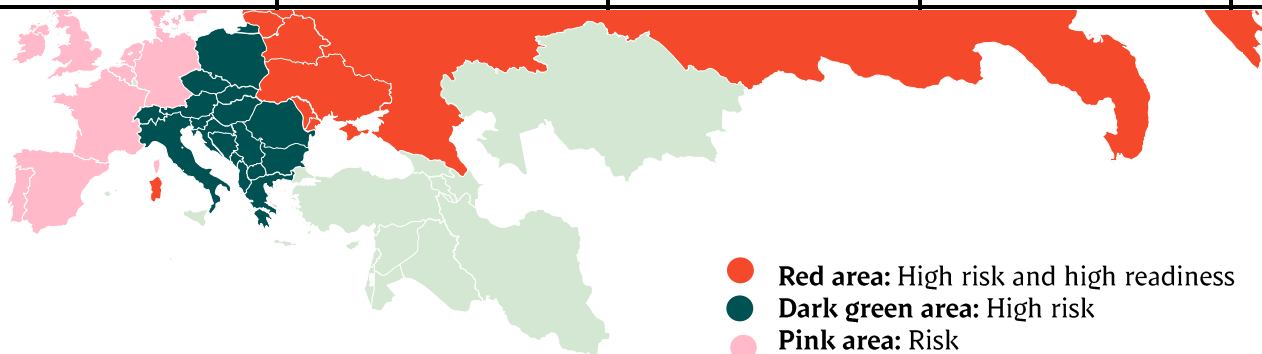

African swine fever

Period April 29th- May 19th 2023		Year to date January 1st - May 19th		2023
Pigs	Wild boars	Pigs	Wild boars	Pigs
			20	
	13		156	6
	21		148	16
	259	1	1.554	14
1	91	2	489	4
1	2	3	5	7
	6		16	
7	15	76	202	329
	35		275	
	5		120	2
	64		401	5
39	13	86	165	107
		15	6	14
	1		13	30
	31	1	603	3
1		2	2	

Best regards,
Danish Crown