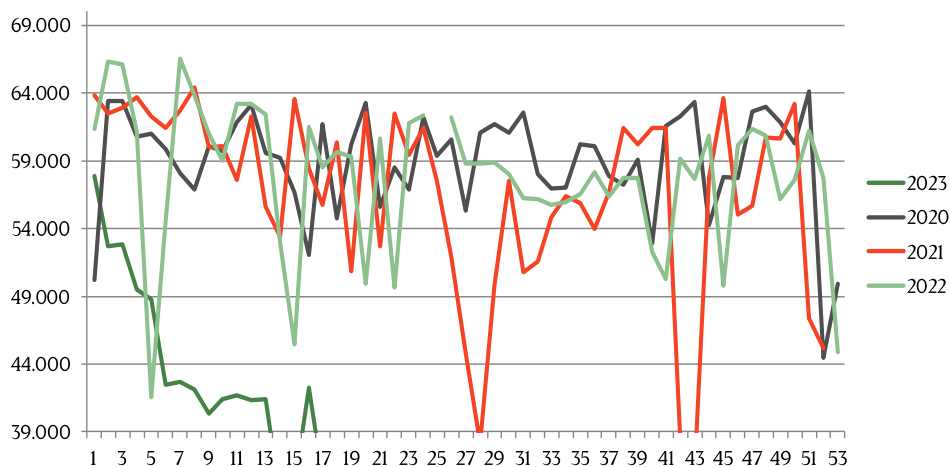

Weekly slaughtering's Danish Crown Essen

Week	2023	2022
1	57.867	61.376
2	52709	66.279
3	52844	66.098
4	49.518	61.128
5	48762	41543
6	42.464	54.500
7	42.706	66.544
8	42106	63.797
9	40341	61.020
10	41433	59.030
11	41.726	63.200
12	41.316	63.180
13	41381	62.414
14	34205	52.963
15	35043	45.486
16	42248	61.518
17	35631	58.538
18	35.664	59.614
19	35.103	59.301
20		49.923
21		60.634
22		49.660
23		61.778
24		62.361
25		
26		62.168

Week		
27		58.795
28		58.856
29		57.990
30		56.234
31		56.165
32		55.716
33		55.985
34		56.548
35		58.154
36		56.373
37		57.704
38		57.691
39		52.245
40		50.297
41		59.149
42		57.650
43		60.840
44		49.755
45		60.156
46		61.330
47		60.860
48		56.192
49		57.575
50		61.188
51		57.719
52		44.890
53		
Average (week)		
Total (year)		
Change (week)		

Best regards,
Danish Crown