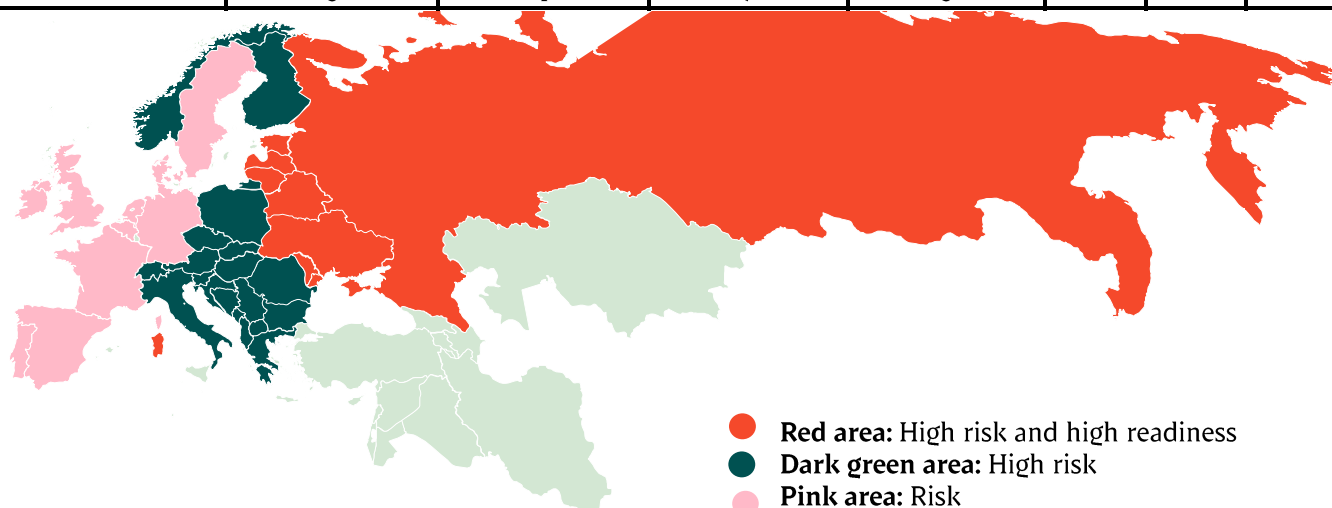

Week		
27		58.795
28		58.856
29	39997	57.990
30	42.192	56.234
31	39.192	56.165
32	40.034	55.716
33	39.660	55.985
34	39.096	56.548
35	38.859	58.154
36		56.373
37		57.704
38		57.691
39		52.245
40		50.297
41		59.149
42		57.650
43		60.840
44		49.755
45		60.156
46		61.330
47		60.860
48		56.192
49		57.575
50		61.188
51		57.719
52		44.890
53		
Average (week)		
Total (year)		
Change (week)		

Best regards,
Danish Crown

African swine fever

The EU Commission's reporting system for African swine fever for EU countries and Ukraine has been updated until 24th of July.

Country	Period		Year to date		2022		2021	
	August 5th- August 20th 2023	Wild boars	January 1 st - August 20th 2023	Wild boars	Piġs	Wild boars	Piġs	Wild boars
Estonia		2	2	33		57	1	0
Latvia		21	8	507	6	913	2	3
Lithuania		7	3	248	16	302		2
Poland		16	21	2,115	14	2,152	124	3
Italy (Sardinia)	1	9	8	776	4	277	1	
Ukraine	1		11	6	7	2	13	
Czech Republic		2		53		1		
Romania	56	1	521	229	329	465	1,648	1
Hungary		5		341		550		2
Bulgaria			3	121	2	387	6	3
Slovakia		1		498	5	550	11	1
Serbia	9		492	198	107	146	33	
Moldova			19	6	14	3	1	
Bosnia-Hercegovina			570	7				
Croatia	77		560	4				
Nordmakedonien			4	23	30	9		
Kosovo	3	1	7	3				

Best regards,

Danish Crown

African swine fever outbreaks in China

Cities/Regions		
Shenyang	Harbin	Great Khinogan Mountains
Zhengzhou	Yunnan	Yulin
Lianyungang	Jinshan	Guigang
Wenzhou	Jiangxi	Chongqing
Xuancheng	Shaanxi	Bome
Wuxi	Heilongjiang	Bayi
Chuzhou	Tongzhou	Gongbo'gyamda
Jiamusi	Linfen	Urumqi
Tongling	Daitongzhuangcun	Hubei
Xilin Gol	Qianshanzhen	Shizhu
Wuhu City	Huxian	Chengmai
Jilin	Dongjiang Avenue	
Songyuan	Yongning	
Gongzhuling	Siyang	
Horgin	Jiangsu	
Hohhot	Suihua	
Yingkou	Guizhou	
Zhaotong	Sanming	
Luotian	Zhuhai	
Baojing	Jinan	
Qingyang	Jinzhou	
Wuxue	Panjin	
Sichuan	Xushui	