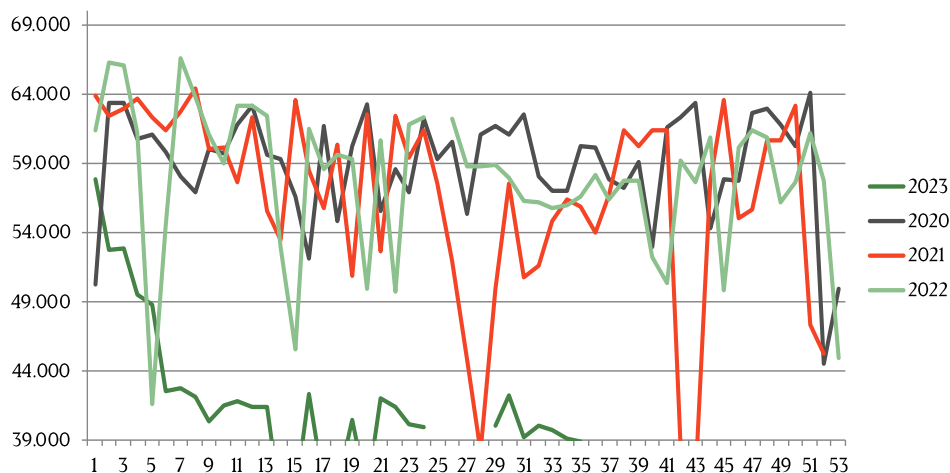

Weekly slaughtering's Danish Crown Essen

Week	2023	2022
1	57.867	61.376
2	52709	66.279
3	52844	66.098
4	49.518	61.128
5	48762	41543
6	42.464	54.500
7	42.706	66.544
8	42106	63.797
9	40341	61.020
10	41433	59.030
11	41.726	63.200
12	41.316	63.180
13	41381	62.414
14	34205	52.963
15	35043	45.486
16	42248	61.518
17	35631	58.538
18	35.664	59.614
19	40.401	59.301
20	35.179	49.923
21	41.975	60.634
22	41.390	49.660
23	40.132	61.778
24	39.901	62.361
25		
26		62.168

Week		
27		58.795
28		58.856
29	39997	57.990
30	42.192	56.234
31	39.192	56.165
32	40.034	55.716
33	39.660	55.985
34	39.096	56.548
35	38.859	58.154
36		56.373
37		57.704
38		57.691
39		52.245
40		50.297
41		59.149
42		57.650
43		60.840
44		49.755
45		60.156
46		61.330
47		60.860
48		56.192
49		57.575
50		61.188
51		57.719
52		44.890
53		
Average (week)		
Total (year)		
Change (week)		

Best regards,
Danish Crown