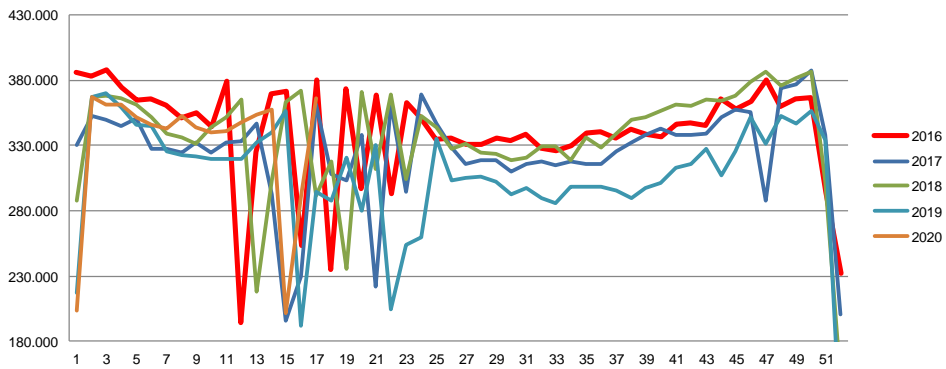

Total killings Denmark (98 % of all slaughtering's)

Week	2020	2019
1	203.768	217.081
2	367.603	367.355
3	361.313	369.764
4	361.348	359.584
5	351.634	346.402
6	345.865	344.954
7	343.499	325.222
8	352.385	322.618
9	344.474	321.585
10	340.237	319.738
11	341.090	319.738
12	348.230	320.260
13	353.750	332.764
14	357.739	340.529
15	202.219	356.482
16	290.820	192.065
17	366.516	295.046
18		287.427
19		320.386
20		280.362
21		330.707
22		204.819
23		253.658
24		260.157
25		335.424
26		303.516

Week	2020	2019
27		305.588
28		306.207
29		302.079
30		293.137
31		297.507
32		289.400
33		286.044
34		298.781
35		298.500
36		298.972
37		295.801
38		289.367
39		297.225
40		301.453
41		313.505
42		315.497
43		327.400
44		307.094
45		325.911
46		351.608
47		331.687
48		352.773
49		346.580
50		356.984
51		334.560
52		110.631
Average (week)	331.323	306.960
Total (year)	5.632.490	15.961.934

Best regards
Danish Crown