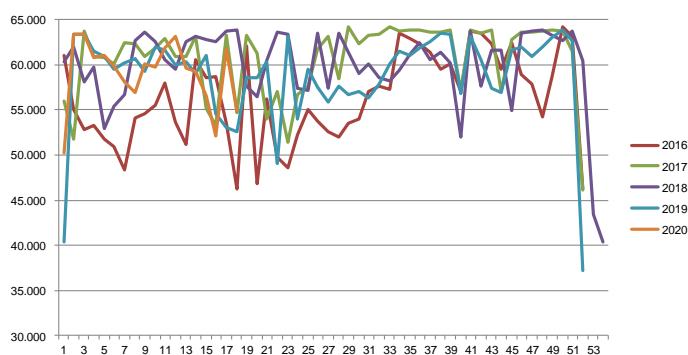

Weekly slaughtering's Danish Crown Essen

Week	2020	2019
1	50209	40.367
2	63378	63.329
3	63402	63.408
4	60747	61.468
5	61019	60.896
6	59845	59.523
7	58095	60.227
8	56897	60.695
9	60033	59.326
10	59724	62.005
11	61817	61.619
12	63130	60.030
13	59585	60.311
14	59247	59.040
15	56629	61.006
16	52081	54.587
17	61680	53.110
18	54760	52.555
19		58.603
20		58.518
21		60.282
22		49.073
23		63.195
24		53.936
25		59.462
26		57.454

Week	2020	2019
27		55.853
28		57.615
29		56.638
30		57.069
31		56.393
32		57.813
33		60.073
34		61.488
35		61.071
36		61.898
37		62.502
38		63.527
39		63.325
40		56.780
41		63.150
42		60.543
43		57.436
44		56.962
45		61.664
46		61.984
47		60.934
48		61.976
49		63.046
50		63.812
51		62.634
52		37.264
Average (week)	59.015	58.798
Total (year)	1.062.278	3.057.475
Change (week)	0,37%	-2,32%

Best regards
Danish Crown