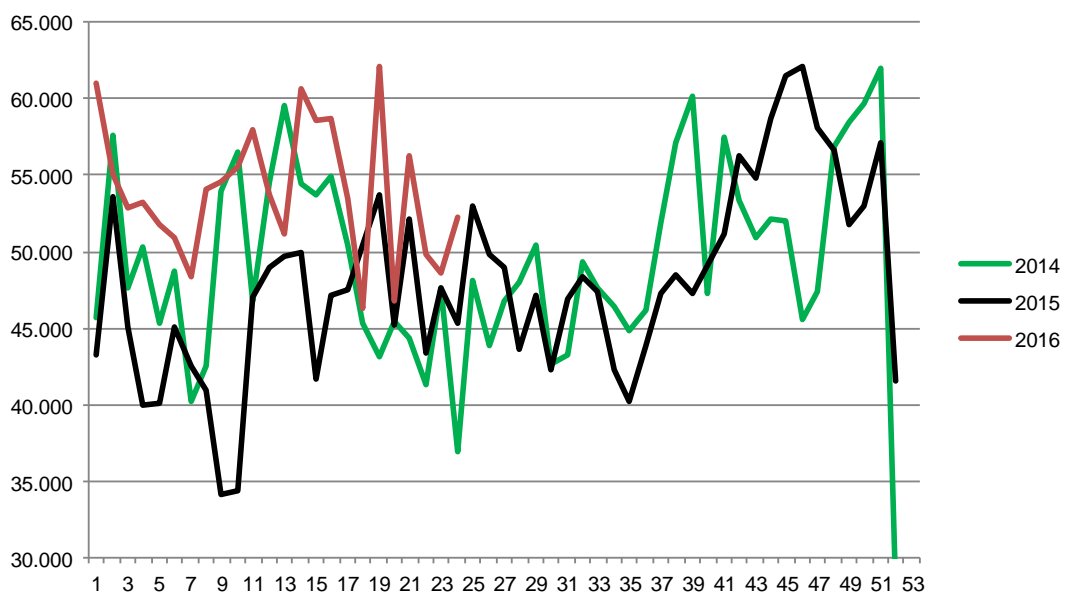

Week	2016	2015	2014
27		342.545	356.503
28		348.323	353.806
29		338.607	352.233
30		325.378	332.099
31		349.050	317.876
32		345.000	318.668
33		347.860	323.552
34		345.284	333.185
35		345.856	340.034
36		341.651	352.062
37		341.372	348.664
38		354.011	368.494
39		353.679	376.946
40		352.539	376.297
41		349.023	374.505
42		355.194	364.912
43		353.428	368.832
44		370.453	374.565
45		381.122	368.182
46		374.076	366.168
47		379.225	399.296
48		373.294	371.471
49		378.861	406.665
50		376.079	413.966
51		380.302	378.561
52		214.345	137.802
53		214.290	
Average (week)		348.635	351.540
Total (year)		18.263.377	18.280.101

Best regards
Danish Crown

Weekly slaughtering's Danish Crown Essen

Week	2016	2015	2014
1	61.008	43.195	45.700
2	55.082	53.638	57.627
3	52.807	45.020	47.587
4	53.237	39.931	50.291
5	51.815	40.117	45.320
6	50.912	45.104	48.727
7	48.411	42.472	40.239
8	54.099	40.946	42.546
9	54.564	34.166	53.908
10	55.520	34.377	56.509
11	57.931	47.055	46.723
12	53.690	48.978	54.549
13	51.129	49.673	59.533
14	60.589	49.904	54.443
15	58.608	41.702	53.755
16	58.646	47.150	54.869
17	53.508	47.488	50.487
18	46.260	50.416	45.280
19	62.129	53.759	43.100
20	46.814	45.179	45.389
21	56.222	52.159	44.297
22	49.798	43.422	41.285
23	48.579	47.593	47.598
24	52.277	45.265	36.922
25		52.956	48.136
26		49.840	43.921

Week	2015	2014
27	48.928	46.759
28	43.582	47.950
29	47.141	50.452
30	42.317	42.692
31	46.882	43.203
32	48.324	49.375
33	47.392	47.650
34	42.320	46.411
35	40.239	44.796
36	43.894	46.174
37	47.298	51.838
38	48.522	57.162
39	47.249	60.108
40	49.104	47.249
41	51.140	57.511
42	56.284	53.302
43	54.756	50.854
44	58.676	52.169
45	61.458	52.053
46	62.096	45.584
47	58.136	47.440
48	56.648	56.897
49	51.792	58.440
50	53.040	59.646
51	57.128	61.950
52	41.578	27.955
53	50.466	
Average (week)	53.901	49.315
Total (year)	1.293.635	2.564.361