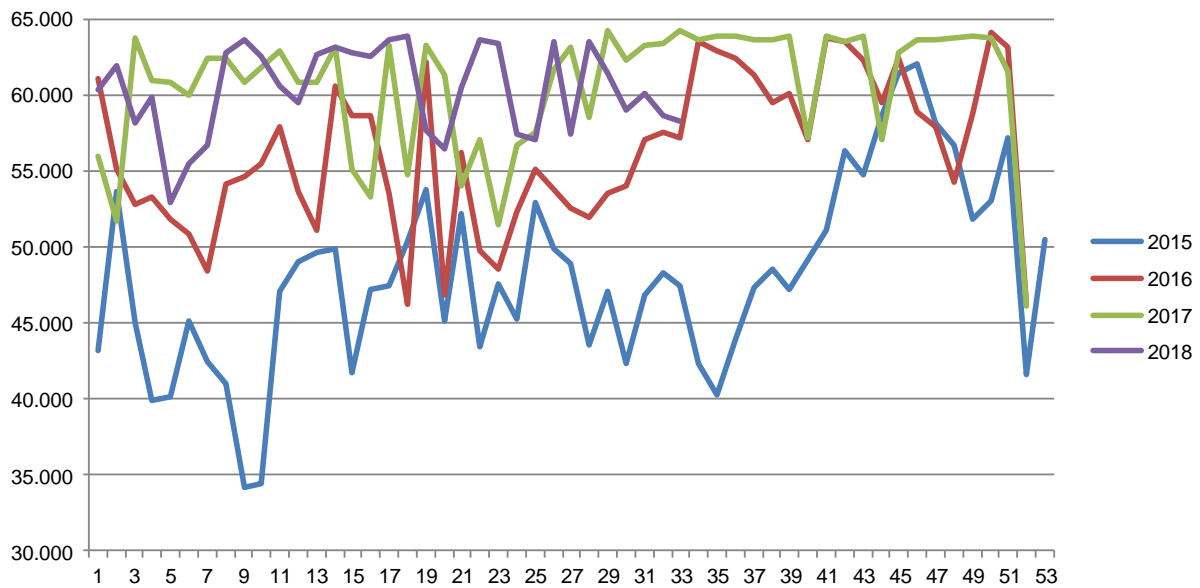

Weekly slaughtering's Danish Crown Essen

Week	2018	2017	2016
1	56.737	55.941	61.008
2	62.716	51.750	55.082
3	63.596	63.697	52.807
4	62.579	60.900	53.237
5	60.584	60.849	51.815
6	59.507	60.034	50.912
7	62.597	62.439	48.411
8	63.178	62.356	54.099
9	62.731	60.854	54.564
10	62.555	61.852	55.520
11	63.673	62.925	57.931
12	63.832	60.855	53.690
13	57.666	60.885	51.129
14	56.402	63.124	60.589
15	60.480	55.147	58.608
16	63.566	53.305	58.646
17	63.393	63.211	53.508
18	57.370	54.697	46.260
19	57.111	63.208	62.129
20	63.484	61.278	46.814
21	57.400	53.958	56.222
22	63.529	57.051	49.798
23	61.383	51.432	48.579
24	59.021	56.730	52.277
25	60.077	57.586	55.088
26	58.620	61.698	53.747

Week	2018	2017	2016
27	60.288	63.096	52.567
28	61.979	58.468	51.977
29	58.152	64.235	53.498
30	59.792	62.340	54.009
31	52.909	63.228	57.008
32	55.428	63.406	57.569
33	58.217	64.249	57.230
34		63.679	63.500
35		63.894	62.909
36		63.887	62.374
37		63.630	61.328
38		63.653	59.540
39		63.847	60.082
40		57.194	57.049
41		63.846	63.693
42		63.544	63.445
43		63.895	62.265
44		57.086	59.466
45		62.761	62.394
46		63.598	58.916
47		63.642	57.902
48		63.704	54.257
49		63.813	58.725
50		63.709	64.147
51		61.524	63.091
52		46.076	46.280
53			
Average (week)	60.320	60.649	56.302
Total (year)	1.990.552	3.153.766	2.927.691
Change (week)	-0,54%	7,72%	17,23%

Best regards
Danish Crown