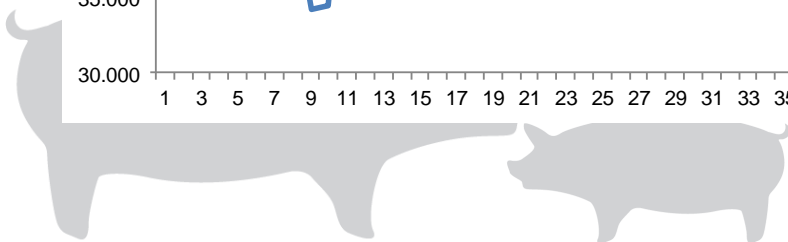

Weekly slaughtering's Danish Crown Essen

Week	2018	2017	2016
1	56.737	55.941	61.008
2	62.716	51.750	55.082
3	63.596	63.697	52.807
4	62.579	60.900	53.237
5	60.584	60.849	51.815
6	59.507	60.034	50.912
7	62.597	62.439	48.411
8	63.178	62.356	54.099
9	62.731	60.854	54.564
10	62.555	61.852	55.520
11	63.673	62.925	57.931
12	63.832	60.855	53.690
13	57.666	60.885	51.129
14	56.402	63.124	60.589
15	60.480	55.147	58.608
16	63.566	53.305	58.646
17	63.393	63.211	53.508
18	57.370	54.697	46.260
19	57.111	63.208	62.129
20	63.484	61.278	46.814
21	57.400	53.958	56.222
22	63.529	57.051	49.798
23	61.383	51.432	48.579
24	59.021	56.730	52.277
25	60.077	57.586	55.088
26	58.620	61.698	53.747

Week	2018	2017	2016
27	60.288	63.096	52.567
28	61.979	58.468	51.977
29	58.152	64.235	53.498
30	59.792	62.340	54.009
31	52.909	63.228	57.008
32	55.428	63.406	57.569
33	58.217	64.249	57.230
34		63.679	63.500
35		63.894	62.909
36		63.887	62.374
37		63.630	61.328
38		63.653	59.540
39		63.847	60.082
40		57.194	57.049
41		63.846	63.693
42		63.544	63.445
43		63.895	62.265
44		57.086	59.466
45		62.761	62.394
46		63.598	58.916
47		63.642	57.902
48		63.704	54.257
49		63.813	58.725
50		63.709	64.147
51		61.524	63.091
52		46.076	46.280
53			
Average (week)	60.320	60.649	56.302
Total (year)	1.990.552	3.153.766	2.927.691
Change (week)	-0,54%	7,72%	17,23%

Best regards
Danish Crown