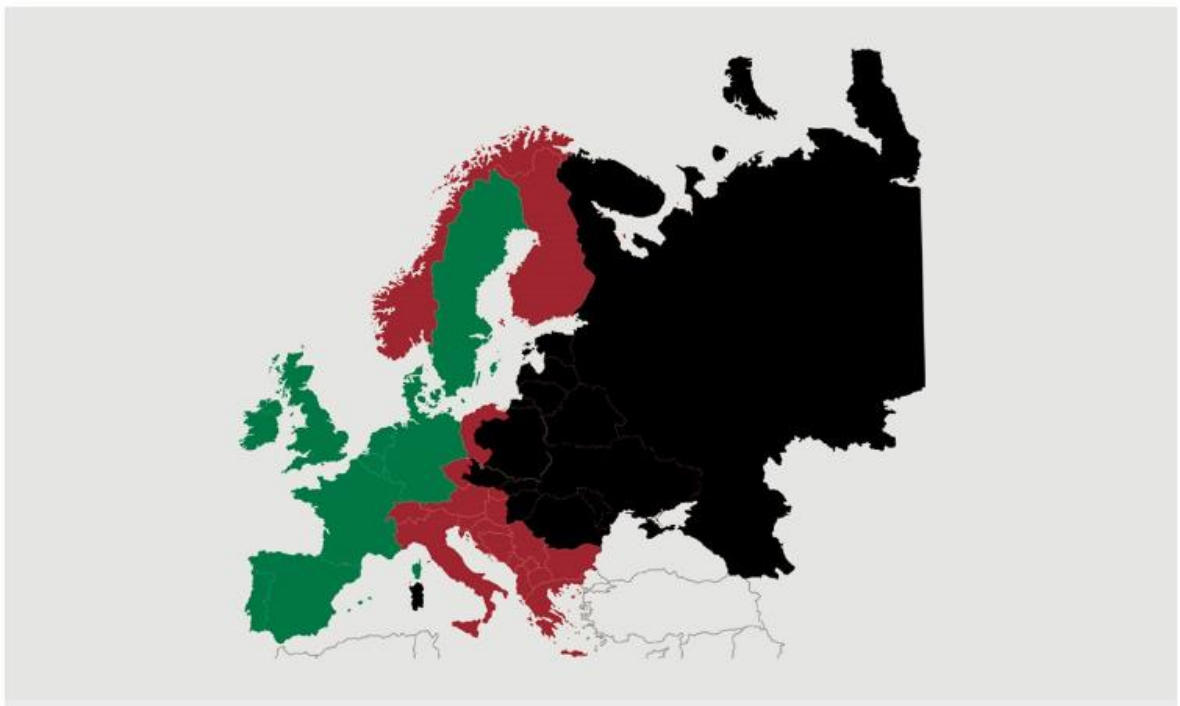

## Weekly slaughtering's Danish Crown Essen

Week	2018	2017	2016
1	56.737	55.941	61.008
2	62.716	51.750	55.082
3	63.596	63.697	52.807
4	62.579	60.900	53.237
5	60.584	60.849	51.815
6	59.507	60.034	50.912
7	62.597	62.439	48.411
8	63.178	62.356	54.099
9	62.731	60.854	54.564
10	62.555	61.852	55.520
11	63.673	62.925	57.931
12	63.832	60.855	53.690
13	57.666	60.885	51.129
14	56.402	63.124	60.589
15	60.480	55.147	58.608
16	63.566	53.305	58.646
17	63.393	63.211	53.508
18	57.370	54.697	46.260
19	57.111	63.208	62.129
20	63.484	61.278	46.814
21	57.400	53.958	56.222
22	63.529	57.051	49.798
23	61.383	51.432	48.579
24	59.021	56.730	52.277
25	60.077	57.586	55.088
26	58.620	61.698	53.747

Week	2018	2017	2016
27	60.288	63.096	52.567
28	61.979	58.468	51.977
29	58.152	64.235	53.498
30	59.792	62.340	54.009
31	52.909	63.228	57.008
32	55.428	63.406	57.569
33	58.217	64.249	57.230
34		63.679	63.500
35		63.894	62.909
36		63.887	62.374
37		63.630	61.328
38		63.653	59.540
39		63.847	60.082
40		57.194	57.049
41		63.846	63.693
42		63.544	63.445
43		63.895	62.265
44		57.086	59.466
45		62.761	62.394
46		63.598	58.916
47		63.642	57.902
48		63.704	54.257
49		63.813	58.725
50		63.709	64.147
51		61.524	63.091
52		46.076	46.280
53			
<b>Average (week)</b>	60.320	60.649	56.302
<b>Total (year)</b>	1.990.552	3.153.766	2.927.691
<b>Change (week)</b>	-0,54%	7,72%	17,23%

Best regards  
Danish Crown

## African swine fever

The EU Commission's reporting system for African swine fever for EU countries and Ukraine has been updated until 12<sup>th</sup> of August.

Country	Period August 5 <sup>th</sup> - August 12 <sup>th</sup>		Year to date January 1 <sup>st</sup> – August 12 <sup>th</sup>	
	Pigs	Wild boars	Pigs	Wild boars
Estonia		1		191
Latvia	1	5	9	487
Lithuania	3	14	43	1147
Poland	8	33	91	1776
Italy			3	24
Ukraine	2		62	36
Czech Republic				28
Romania	56		675	21
Hungary		1		30