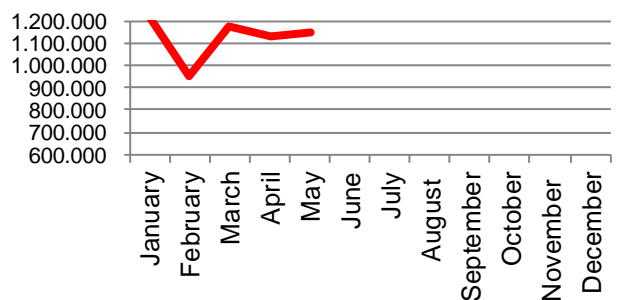

Total - 2016

Best regards
Danish Crown