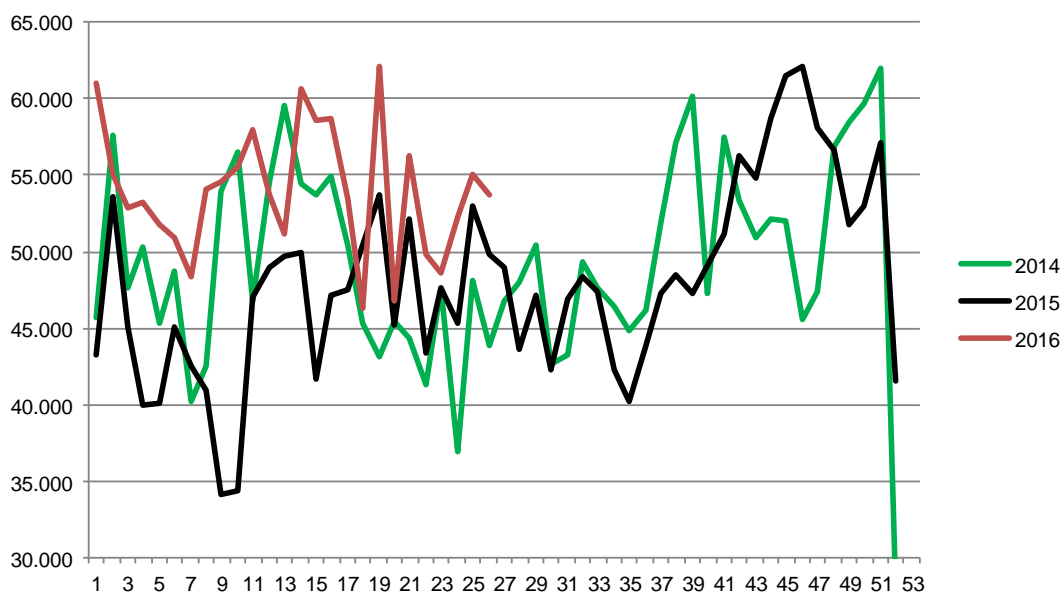

Week	2016	2015	2014
27		342.545	356.503
28		348.323	353.806
29		338.607	352.233
30		325.378	332.099
31		349.050	317.876
32		345.000	318.668
33		347.860	323.552
34		345.284	333.185
35		345.856	340.034
36		341.651	352.062
37		341.372	348.664
38		354.011	368.494
39		353.679	376.946
40		352.539	376.297
41		349.023	374.505
42		355.194	364.912
43		353.428	368.832
44		370.453	374.565
45		381.122	368.182
46		374.076	366.168
47		379.225	399.296
48		373.294	371.471
49		378.861	406.665
50		376.079	413.966
51		380.302	378.561
52		214.345	137.802
53		214.290	
Average (week)		348.635	351.540
Total (year)		18.263.377	18.280.101

Best regards
Danish Crown

Weekly slaughtering's Danish Crown Essen

Week	2016	2015	2014
1	61.008	43.195	45.700
2	55.082	53.638	57.627
3	52.807	45.020	47.587
4	53.237	39.931	50.291
5	51.815	40.117	45.320
6	50.912	45.104	48.727
7	48.411	42.472	40.239
8	54.099	40.946	42.546
9	54.564	34.166	53.908
10	55.520	34.377	56.509
11	57.931	47.055	46.723
12	53.690	48.978	54.549
13	51.129	49.673	59.533
14	60.589	49.904	54.443
15	58.608	41.702	53.755
16	58.646	47.150	54.869
17	53.508	47.488	50.487
18	46.260	50.416	45.280
19	62.129	53.759	43.100
20	46.814	45.179	45.389
21	56.222	52.159	44.297
22	49.798	43.422	41.285
23	48.579	47.593	47.598
24	52.277	45.265	36.922
25	55.088	52.956	48.136
26	53.747	49.840	43.921

Week	2015	2014
27	48.928	46.759
28	43.582	47.950
29	47.141	50.452
30	42.317	42.692
31	46.882	43.203
32	48.324	49.375
33	47.392	47.650
34	42.320	46.411
35	40.239	44.796
36	43.894	46.174
37	47.298	51.838
38	48.522	57.162
39	47.249	60.108
40	49.104	47.249
41	51.140	57.511
42	56.284	53.302
43	54.756	50.854
44	58.676	52.169
45	61.458	52.053
46	62.096	45.584
47	58.136	47.440
48	56.648	56.897
49	51.792	58.440
50	53.040	59.646
51	57.128	61.950
52	41.578	27.955
53	50.466	
Average (week)	53.941	49.315
Total (year)	1.402.470	2.564.361