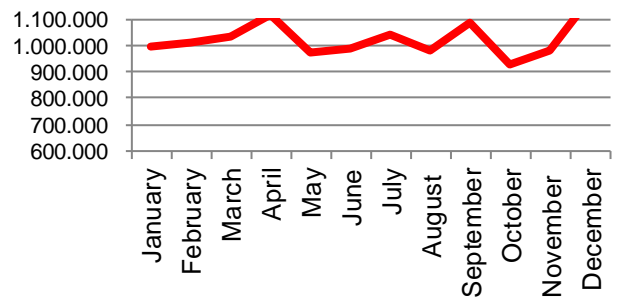

Total - 2015

2016	Piglets	Slaughter pigs	Total
January	1.201.055	21.393	1.222.448
February	924.286	24.744	949.030
March	1.150.762	24.249	1.175.011
April	1.101.098	26.744	1.127.842
May	1.129.559	20.615	1.150.174
June			
July			
August			
September			
October			
November			
December			
Total	5.506.760	117.745	5.624.505