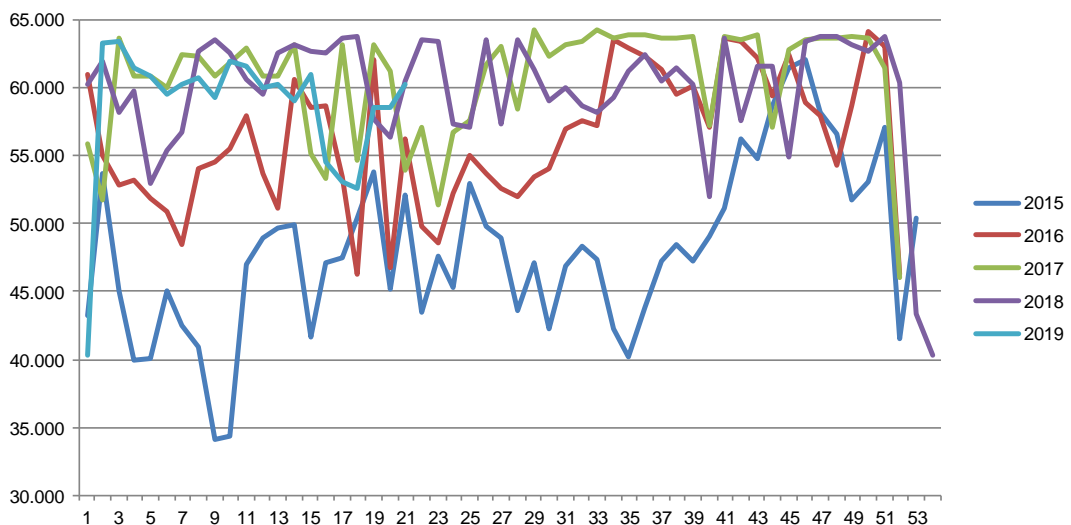

Weekly slaughtering's Danish Crown Essen

Week	2019	2018
1	40.367	56.737
2	63.329	62.716
3	63.408	63.596
4	61.468	62.579
5	60.896	60.584
6	59.523	59.507
7	60.227	62.597
8	60.695	63.178
9	59.326	62.731
10	62.005	62.555
11	61.619	63.673
12	60.030	63.832
13	60.311	57.666
14	59.040	56.402
15	61.006	60.480
16	54.587	63.566
17	53.110	63.393
18	52.555	57.370
19	58.603	57.111
20	58.518	63.484
21	60.282	57.400
22		63.529
23		61.383
24		59.021
25		60.077
26		58.620

Week	2019	2018
27		60.288
28		61.979
29		58.152
30		59.792
31		52.909
32		55.428
33		58.217
34		59.343
35		61.192
36		62.419
37		60.560
38		61.439
39		60.210
40		51.964
41		63.697
42		57.580
43		61.566
44		54.946
45		63.462
46		63.786
47		63.817
48		63.222
49		62.646
50		63.754
51		60.394
52		43.394
53		
Average (week)	58.615	60.191
Total (year)	1.230.905	3.129.943
Change (week)	-2,62%	-0,76%

Best regards
Danish Crown