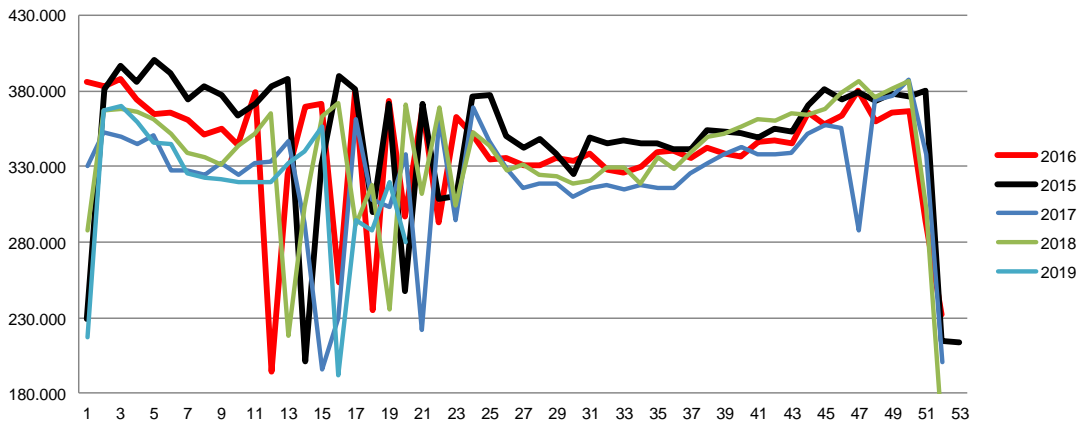

Week	2019	2018
27		86,43
28		86,02
29		86,03
30		85,80
31		85,54
32		85,64
33		85,41
34		85,56
35		85,57
36		85,78
37		86,06
38		86,26
39		86,11
40		86,12
41		85,91
42		85,82
43		85,62
44		85,08
45		84,69
46		83,94
47		83,25
48		82,53
49		81,95
50		81,31
51		80,86
52		84,41
53		
Average (week)	85,69	86,29

Best regards
Danish Crown

Total killings Denmark (98 % of all slaughtering's)

Week	2019	2018
1	217.081	287.789
2	367.355	367.703
3	369.764	368.047
4	359.584	366.312
5	346.402	361.495
6	344.954	352.145
7	325.222	339.607
8	322.618	336.613
9	321.585	331.154
10	319.738	343.691
11	319.738	351.578
12	320.260	365.200
13	332.764	218.444
14	340.529	303.033
15	356.482	363.829
16	192.065	371.945
17	295.046	291.607
18	287.427	317.876
19	319.918	235.481
20	279.908	371.516
21		311.691
22		369.643
23		304.448
24		352.632
25		343.770
26		327.658

Week	2019	2018
27		331.814
28		325.072
29		324.018
30		318.614
31		321.250
32		329.917
33		329.555
34		318.566
35		336.158
36		328.251
37		338.962
38		349.571
39		352.234
40		356.258
41		361.609
42		360.885
43		364.912
44		364.067
45		368.260
46		378.509
47		386.643
48		376.153
49		381.869
50		386.215
51		302.451
52		151.352
53		
Average (week)	316.922	336.501
Total (year)	6.338.440	17.498.072

Best regards
Danish Crown

Weekly slaughtering's Danish Crown Essen

Week	2019	2018
1	40.367	56.737
2	63.329	62.716
3	63.408	63.596
4	61.468	62.579
5	60.896	60.584
6	59.523	59.507
7	60.227	62.597
8	60.695	63.178
9	59.326	62.731
10	62.005	62.555
11	61.619	63.673
12	60.030	63.832
13	60.311	57.666
14	59.040	56.402
15	61.006	60.480
16	54.587	63.566
17	53.110	63.393
18	52.555	57.370
19	58.603	57.111
20	58.518	63.484
21	60.282	57.400
22		63.529
23		61.383
24		59.021
25		60.077
26		58.620