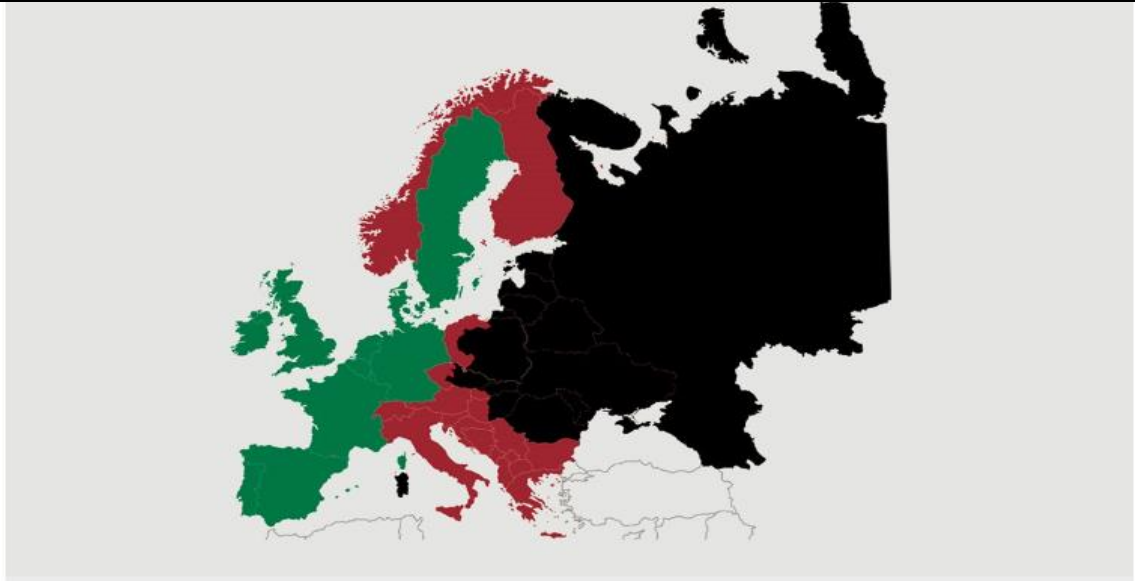

Best regards
Danish Crown

Weekly slaughtering's Danish Crown Essen

Week	2019	2018
1	40.367	56.737
2	63.329	62.716
3	63.408	63.596
4	61.468	62.579
5	60.896	60.584
6	59.523	59.507
7	60.227	62.597
8	60.695	63.178
9	59.326	62.731
10	62.005	62.555
11	61.619	63.673
12	60.030	63.832
13	60.311	57.666
14	59.040	56.402
15	61.006	60.480
16	54.587	63.566
17	53.110	63.393
18	52.555	57.370
19	58.603	57.111
20	58.518	63.484
21	60.282	57.400
22		63.529
23		61.383
24		59.021
25		60.077
26		58.620

Best regards
Danish Crown

African swine fever

The EU Commission's reporting system for African swine fever for EU countries and Ukraine has been updated until 20th of May

Country	Period May 5 th – May 20 th		Year to date January 1 st – May 20 th		2018	
	Pigs	Wild boars	Pigs	Wild boars	Svin	Vildsvin
Estonia				46		230
Latvia		8		136	10	685
Lithuania		19		217	51	1.443
Poland	1	92	2	1.108	109	2.438
Italy			1	17	10	64
Ukraine	2		14	7	105	41
Czech Republic						28
Romania	7	10	89	232	1.163	170
Hungary		23		657		138
Bulgaria				11	1	5
Belgium		18		456		161
Total	10	170	106	2.887	1.449	5.403

Black area: High risk and high readiness

Red area: High risk

Green area: Risk

Best regards
Danish Crown

African swine fever outbreaks in China

Cities/Regions		
Shenyang	Harbin	Great Khinogan Mountains
Zhengzhou	Yunnan	Yulin
Lianyungang	Jinshan	Guigang
Wenzhou	Jiangxi	Chongqing
Xuancheng	Shaanxi	Bome
Wuxi	Heilongjiang	Bayi
Chuzhou	Tongzhou	Gongbo'gyamda
Jiamusi	Linfen	Urumqi
Tongling	Daitongzhuangcun	Hubei
Xilin Gol	Qianshanzhen	Shizhu
Wuhu City	Huxian	Chengmai
Jilin	Dongjiang Avenue	
Songyuan	Yongning	
Gongzhuling	Siyang	
Horqin	Jiangsu	
Hohhot	Suihua	
Yingkou	Guizhou	
Zhaotong	Sanming	
Luotian	Zhuhai	
Baojing	Jinan	
Qingyang	Jinzhou	
Wuxue	Panjin	
Sichuan	Xushui	