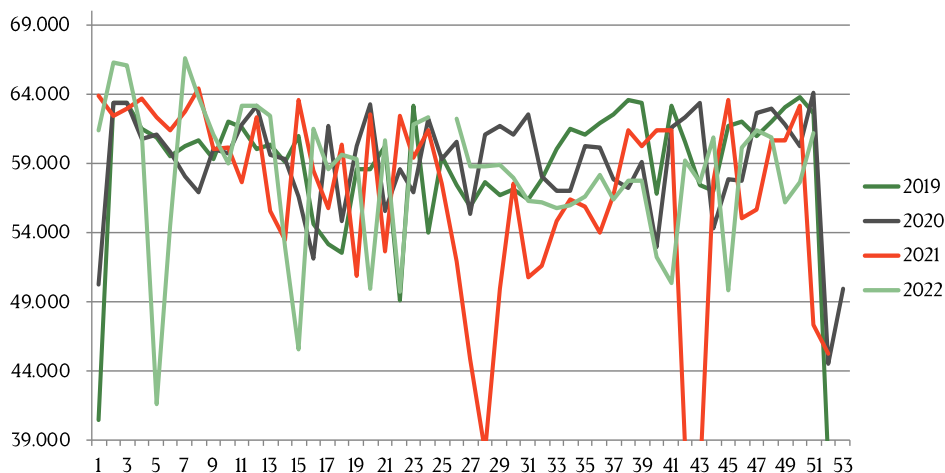

Weekly slaughtering's Danish Crown Essen

Week	2022	2021
1	61.376	63856
2	66.279	62474
3	66.098	62901
4	61.128	63648
5	41543	62280
6	54.500	61.404
7	66.544	62.697
8	63.797	64.376
9	61.020	60.006
10	59.030	60.090
11	63.200	57.586
12	63.180	62.295
13	62.414	55.569
14	52.963	53.423
15	45.486	63.548
16	61.518	58.421
17	58.538	55.717
18	59.614	60.384
19	59.301	50.877
20	49.923	62.542
21	60.634	52.670
22	49.660	62.469
23	61.778	59.450
24	62.361	61.404
25		57.500
26	62.168	51.933

Week	2021
27	58.795
28	58.856
29	57.990
30	56.234
31	56.165
32	55.716
33	55.985
34	56.548
35	58.154
36	56.373
37	57.704
38	57.691
39	52.245
40	50.297
41	59.149
42	57.650
43	60.840
44	49.755
45	60.156
46	61.330
47	60.860
48	56.192
49	57.575
50	61.188
51	47.352
52	45.190
53	
Average (week)	56.689
Total (year)	2.947.838
Change (week)	-3,79%

Best regards,
Danish Crown