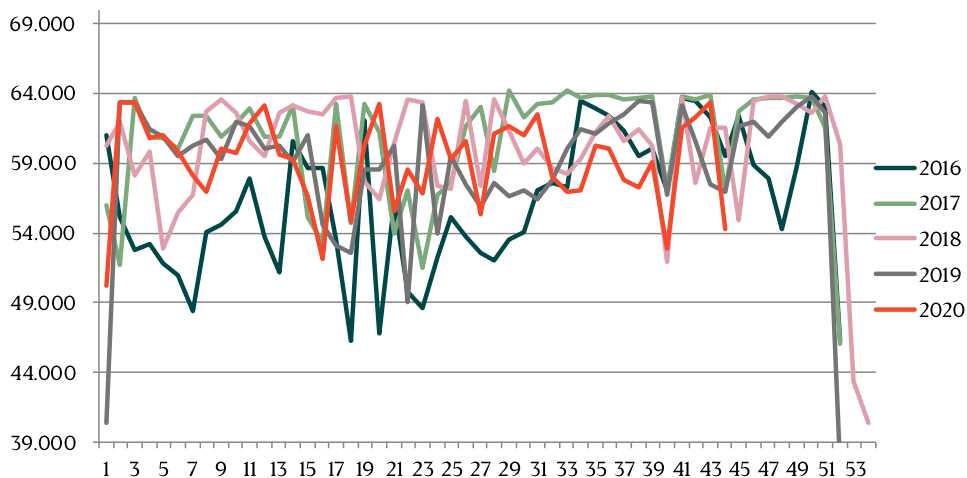

Weekly slaughtering's Danish Crown Essen

Week	2020	2019
1	50.209	40.367
2	63.378	63.329
3	63.402	63.408
4	60.747	61.468
5	61.019	60.896
6	59.845	59.523
7	58.095	60.227
8	56.897	60.695
9	60.033	59.326
10	59.724	62.005
11	61.817	61.619
12	63.130	60.030
13	59.585	60.311
14	59.247	59.040
15	56.629	61.006
16	52.081	54.587
17	61.680	53.110
18	54.760	52.555
19	60.222	58.603
20	63.225	58.518
21	55.570	60.282
22	58.517	49.073
23	56.849	63.195
24	62.218	53.936
25	59.332	59.462
26	60.534	57.454

Week	2020	2019
27	55.300	55.853
28	61.076	57.615
29	61.663	56.638
30	61.043	57.069
31	62.529	56.393
32	58.016	57.813
33	56.966	60.073
34	57.021	61.488
35	60.226	61.071
36	60.086	61.898
37	57.850	62.502
38	57.241	63.527
39	59.037	63.325
40	52.913	56.780
41	61.570	63.150
42	62.290	60.543
43	63.361	57.436
44	54.244	56.962
45		61.664
46		61.984
47		60.934
48		61.976
49		63.046
50		63.812
51		62.634
52		37.264
Average (week)	59.118	58.798
Total (year)	2.601.177	3.057.475
Change (week)	0,54%	-2,32%

Best regards,
Danish Crown