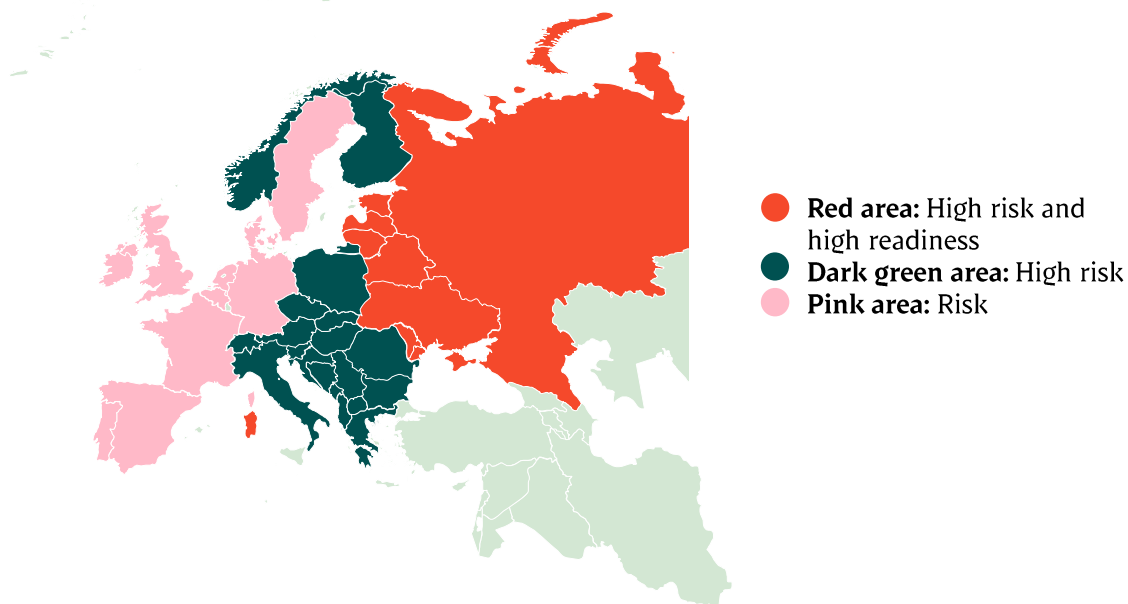

Best regards,
Danish Crown

Weekly slaughtering's Danish Crown Essen

Week	2020	2019
1	50.209	40.367
2	63.378	63.329
3	63.402	63.408
4	60.747	61.468
5	61.019	60.896
6	59.845	59.523
7	58.095	60.227
8	56.897	60.695
9	60.033	59.326
10	59.724	62.005
11	61.817	61.619
12	63.130	60.030
13	59.585	60.311
14	59.247	59.040
15	56.629	61.006
16	52.081	54.587
17	61.680	53.110
18	54.760	52.555
19	60.222	58.603
20	63.225	58.518
21	55.570	60.282
22	58.517	49.073
23	56.849	63.195
24	62.218	53.936
25	59.332	59.462
26	60.534	57.454

Week	2020	2019
27	55.300	55.853
28	61.076	57.615
29	61.663	56.638
30	61.043	57.069
31	62.529	56.393
32	58.016	57.813
33	56.966	60.073
34	57.021	61.488
35	60.226	61.071
36	60.086	61.898
37	57.850	62.502
38	57.241	63.527
39	59.037	63.325
40	52.913	56.780
41	61.570	63.150
42	62.290	60.543
43	63.361	57.436
44	54.244	56.962
45		61.664
46		61.984
47		60.934
48		61.976
49		63.046
50		63.812
51		62.634
52		37.264
Average (week)	59.118	58.798
Total (year)	2.601.177	3.057.475
Change (week)	0,54%	-2,32%

Best regards,
Danish Crown

African swine fever

The EU Commission's reporting system for African swine fever for EU countries and Ukraine has been updated until 4th of October.

Period October 12 th - October 18 th		Year to date January 1 st – October 18 th		2019		2018	
Pigs	Wild boars	Pigs	Wild boars	Pigs	Wild boars	Pigs	Wild boars
	1		52		80		230
	8	3	238	1	369	10	685
	2	3	188	19	464	51	1.443
2	58	102	3.445	48	2.468	109	2.438
			31	1	60	10	64
2		16	4	42	11	105	41
							28
32	5	842	693	1.724	683	1.163	170
	20		3.628		1.598		138
	10	19	447	44	165	1	5
	7	17	194	11	27		
		15	41	18			
		2	30				
			3		482		161
	21		91				
		1					
36	132	1.020	9.085	1.908	6.407	1.449	5.403