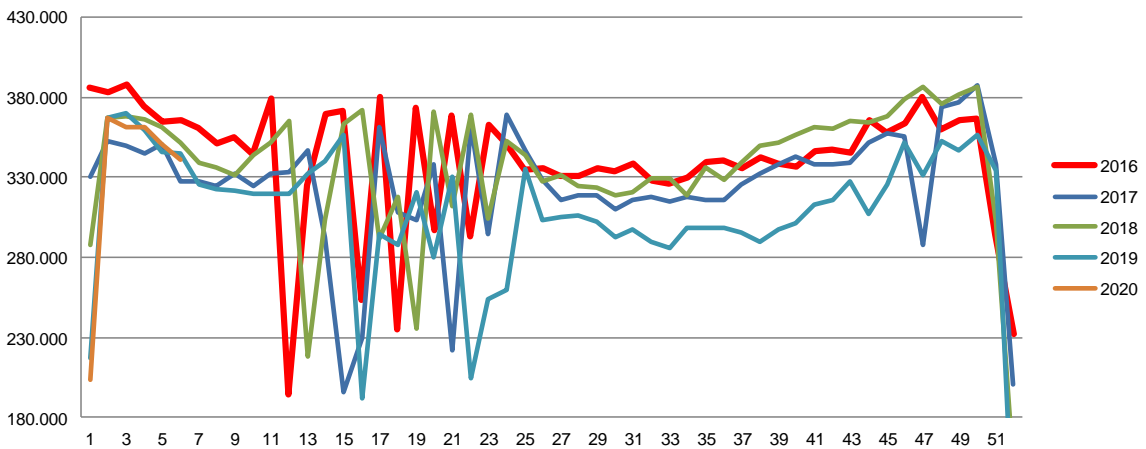

Total killings Denmark (98 % of all slaughtering's)

Week	2019	2019
1	203.768	217.081
2	367.603	367.355
3	361.313	369.764
4	361.348	359.584
5	350.715	346.402
6	341.112	344.954
7		325.222
8		322.618
9		321.585
10		319.738
11		319.738
12		320.260
13		332.764
14		340.529
15		356.482
16		192.065
17		295.046
18		287.427
19		320.386
20		280.362
21		330.707
22		204.819
23		253.658
24		260.157
25		335.424
26		303.516

Week	2019	2019
27		305.588
28		306.207
29		302.079
30		293.137
31		297.507
32		289.400
33		286.044
34		298.781
35		298.500
36		298.972
37		295.801
38		289.367
39		297.225
40		301.453
41		313.505
42		315.497
43		327.400
44		307.094
45		325.911
46		351.608
47		331.687
48		352.773
49		346.580
50		356.984
51		334.560
52		110.631
Average (week)	330.977	306.960
Total (year)	1.985.859	15.961.934

Best regards
Danish Crown