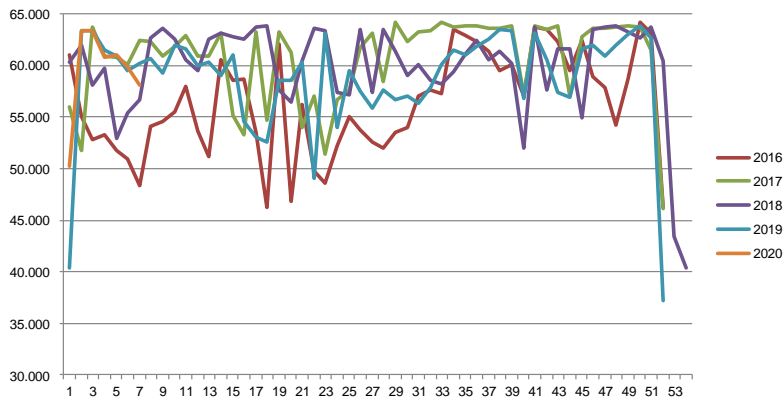

Weekly slaughtering's Danish Crown Essen

Week	2020	2019
1	50209	40.367
2	63378	63.329
3	63402	63.408
4	60747	61.468
5	61019	60.896
6	59845	59.523
7	58095	60.227
8		60.695
9		59.326
10		62.005
11		61.619
12		60.030
13		60.311
14		59.040
15		61.006
16		54.587
17		53.110
18		52.555
19		58.603
20		58.518
21		60.282
22		49.073
23		63.195
24		53.936
25		59.462
26		57.454

Week	2020	2019
27		55.853
28		57.615
29		56.638
30		57.069
31		56.393
32		57.813
33		60.073
34		61.488
35		61.071
36		61.898
37		62.502
38		63.527
39		63.325
40		56.780
41		63.150
42		60.543
43		57.436
44		56.962
45		61.664
46		61.984
47		60.934
48		61.976
49		63.046
50		63.812
51		62.634
52		37.264
Average (week)	59.528	58.798
Total (year)	416.695	3.057.475
Change (week)	1,24%	-2,32%

Best regards
Danish Crown