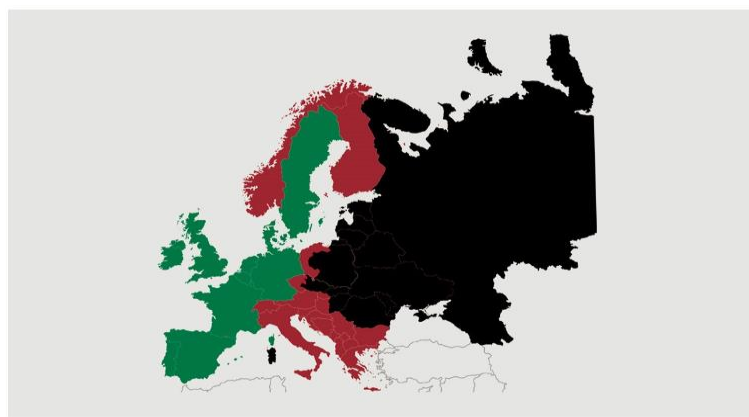

Best regards
Danish Crown

Weekly slaughtering's Danish Crown Essen

Week	2020	2019
1	50209	40.367
2	63378	63.329
3	63402	63.408
4	60747	61.468
5	61019	60.896
6	59845	59.523
7	58095	60.227
8		60.695
9		59.326
10		62.005
11		61.619
12		60.030
13		60.311
14		59.040
15		61.006
16		54.587
17		53.110
18		52.555
19		58.603
20		58.518
21		60.282
22		49.073
23		63.195
24		53.936
25		59.462
26		57.454

Best regards
Danish Crown

African swine fever

The EU Commission's reporting system for African swine fever for EU countries and Ukraine has been updated until 9th of February.

Country	Period February 3 rd - February 9 th		Year to date January 1 st - February 9 th		2019		2018	
	Pigs	Wild boars	Pigs	Wild boars	Pigs	Wild boars	Pigs	Wild boars
Estonia				7		80		230
Latvia		10		55	1	369	10	685
Lithuania		5		43	19	464	51	1.443
Poland		65		493	48	2.468	109	2.438
Italy		11		30	1	60	10	64
Ukraine			1	2	42	11	105	41
Czech Republic								28
Romania	20	46	111	207	1.724	683	1.163	170
Hungary		149		514		1.598		138
Bulgaria	3	61	9	132	44	165	1	5
Slovakia				12	11	27		
Serbia				16	18			
Belgium				1		482		161
Greece	1		1					
Total	24	347	122	1.512	1.908	6.407	1.449	5.403

Black area: High risk and high readiness
 Red area: High risk
 Green area: Risk

Best regards
 Danish Crown

African swine fever outbreaks in China

Cities/Regions		
Shenyang	Harbin	Great Khinogan Mountains
Zhengzhou	Yunnan	Yulin
Lianyungang	Jinshan	Guigang
Wenzhou	Jiangxi	Chongqing
Xuancheng	Shaanxi	Bome
Wuxi	Heilongjiang	Bayi
Chuzhou	Tongzhou	Gongbo'gyamda
Jiamusi	Linfen	Urumqi
Tongling	Daitongzhuangcun	Hubei
Xilin Gol	Qianshanzhen	Shizhu
Wuhu City	Huxian	Chengmai
Jilin	Dongjiang Avenue	
Songyuan	Yongning	
Gongzhuling	Siyang	
Horqin	Jiangsu	
Hohhot	Suihua	
Yingkou	Guizhou	
Zhaotong	Sanming	
Luotian	Zhuhai	
Baojing	Jinan	
Qingyang	Jinzhou	
Wuxue	Panjin	
Sichuan	Xushui	