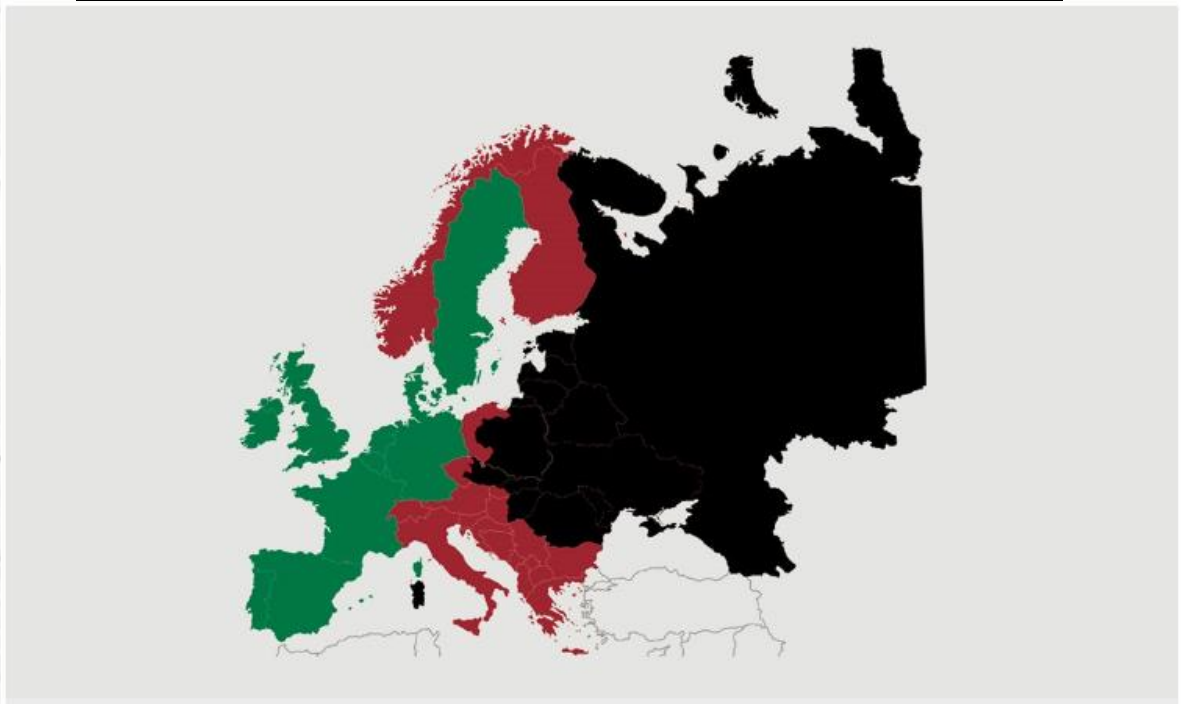

## Weekly slaughtering's Danish Crown Essen

Week	2018	2017	2016
1	56.737	55.941	61.008
2	62.716	51.750	55.082
3	63.596	63.697	52.807
4	62.579	60.900	53.237
5	60.584	60.849	51.815
6	59.507	60.034	50.912
7	62.597	62.439	48.411
8	63.178	62.356	54.099
9	62.731	60.854	54.564
10	62.555	61.852	55.520
11	63.673	62.925	57.931
12	63.832	60.855	53.690
13	57.666	60.885	51.129
14	56.402	63.124	60.589
15	60.480	55.147	58.608
16	63.566	53.305	58.646
17	63.393	63.211	53.508
18	57.370	54.697	46.260
19	57.111	63.208	62.129
20	63.484	61.278	46.814
21	57.400	53.958	56.222
22	63.529	57.051	49.798
23	61.383	51.432	48.579
24	59.021	56.730	52.277
25	60.077	57.586	55.088
26	58.620	61.698	53.747

Week	2018	2017	2016
27	60.288	63.096	52.567
28	61.979	58.468	51.977
29	58.152	64.235	53.498
30	59.792	62.340	54.009
31	52.909	63.228	57.008
32	55.428	63.406	57.569
33	58.217	64.249	57.230
34	59.343	63.679	63.500
35		63.894	62.909
36		63.887	62.374
37		63.630	61.328
38		63.653	59.540
39		63.847	60.082
40		57.194	57.049
41		63.846	63.693
42		63.544	63.445
43		63.895	62.265
44		57.086	59.466
45		62.761	62.394
46		63.598	58.916
47		63.642	57.902
48		63.704	54.257
49		63.813	58.725
50		63.709	64.147
51		61.524	63.091
52		46.076	46.280
53			
<b>Average (week)</b>	60.291	60.649	56.302
<b>Total (year)</b>	2.049.895	3.153.766	2.927.691
<b>Change (week)</b>	-0,59%	7,72%	17,23%

Best regards  
Danish Crown

## African swine fever

The EU Commission's reporting system for African swine fever for EU countries and Ukraine has been updated until 19<sup>th</sup> of August.

Country	Period		Year to date	
	August 12 <sup>th</sup> - August 19 <sup>th</sup>		January 1 <sup>st</sup> – August 19 <sup>th</sup>	
	Pigs	Wild boars	Pigs	Wild boars
Estonia				191
Latvia	1	9	10	496
Lithuania	2	22	45	1169
Poland	8	24	99	1800
Italy			3	24
Ukraine	2		64	36
Czech Republic				28
Romania	57	1	732	22
Hungary		2		32