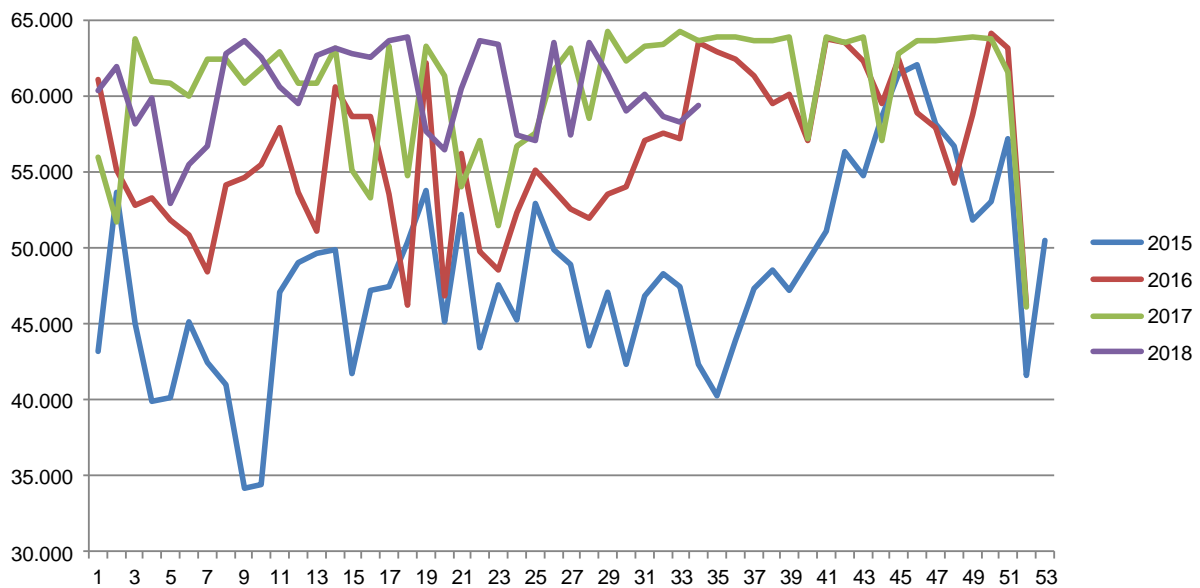

Weekly slaughtering's Danish Crown Essen

Week	2018	2017	2016
1	56.737	55.941	61.008
2	62.716	51.750	55.082
3	63.596	63.697	52.807
4	62.579	60.900	53.237
5	60.584	60.849	51.815
6	59.507	60.034	50.912
7	62.597	62.439	48.411
8	63.178	62.356	54.099
9	62.731	60.854	54.564
10	62.555	61.852	55.520
11	63.673	62.925	57.931
12	63.832	60.855	53.690
13	57.666	60.885	51.129
14	56.402	63.124	60.589
15	60.480	55.147	58.608
16	63.566	53.305	58.646
17	63.393	63.211	53.508
18	57.370	54.697	46.260
19	57.111	63.208	62.129
20	63.484	61.278	46.814
21	57.400	53.958	56.222
22	63.529	57.051	49.798
23	61.383	51.432	48.579
24	59.021	56.730	52.277
25	60.077	57.586	55.088
26	58.620	61.698	53.747

Week	2018	2017	2016
27	60.288	63.096	52.567
28	61.979	58.468	51.977
29	58.152	64.235	53.498
30	59.792	62.340	54.009
31	52.909	63.228	57.008
32	55.428	63.406	57.569
33	58.217	64.249	57.230
34	59.343	63.679	63.500
35		63.894	62.909
36		63.887	62.374
37		63.630	61.328
38		63.653	59.540
39		63.847	60.082
40		57.194	57.049
41		63.846	63.693
42		63.544	63.445
43		63.895	62.265
44		57.086	59.466
45		62.761	62.394
46		63.598	58.916
47		63.642	57.902
48		63.704	54.257
49		63.813	58.725
50		63.709	64.147
51		61.524	63.091
52		46.076	46.280
53			
Average (week)	60.291	60.649	56.302
Total (year)	2.049.895	3.153.766	2.927.691
Change (week)	-0,59%	7,72%	17,23%

Best regards
Danish Crown