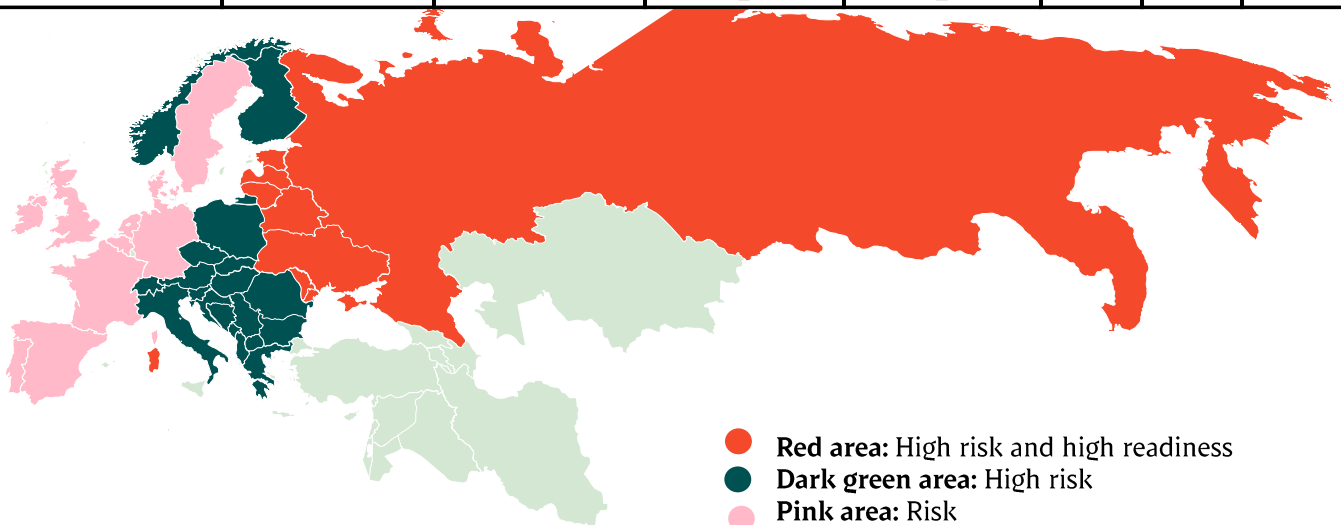

Week		
27		58.795
28		58.856
29		57.990
30		56.234
31		56.165
32		55.716
33		55.985
34		56.548
35		58.154
36		56.373
37		57.704
38		57.691
39		52.245
40		50.297
41		59.149
42		57.650
43		60.840
44		49.755
45		60.156
46		61.330
47		60.860
48		56.192
49		57.575
50		61.188
51		57.719
52		44.890
53		
Average (week)		
Total (year)		
Change (week)		

Best regards,
Danish Crown

African swine fever

The EU Commission's reporting system for African swine fever for EU countries and Ukraine has been updated until 24th of July.

Country	Period May 27th- June 3rd 2023		Year to date January 1 st - June 3rd		2022		2021	
	Pigs	Wild boars	Pigs	Wild boars	Pigs	Wild boars	Pigs	Wild boars
Estonia		2		22		57	1	0
Latvia		2		160	6	913	2	3
Lithuania		10		167	16	302		2
Poland		68	1	1.737	14	2.152	124	3
Italy (Sardinia)		31	3	558	4	277	1	
Ukraine			3	5	7	2	13	
Czech Republic		1		19		1		
Romania	3	4	82	210	329	465	1.648	1
Hungary		4		294		550		2
Bulgaria				120	2	387	6	3
Slovakia		24		430	5	550	11	1
Serbia			86	165	107	146	33	
Moldova			15	6	14	3	1	
Nordmakedonien				13	30	9		
Belgium								
Germany		6	1	645	3	1.628	4	2
Greece			2	2				

Best regards,
Danish Crown

African swine fever outbreaks in China

Cities/Regions		
Shenyang	Harbin	Great Khinogan Mountains
Zhengzhou	Yunnan	Yulin
Lianyungang	Jinshan	Guigang
Wenzhou	Jiangxi	Chongqing
Xuancheng	Shaanxi	Bome
Wuxi	Heilongjiang	Bayi
Chuzhou	Tongzhou	Gongbo'gyamda
Jiamusi	Linfen	Urumqi
Tongling	Daitongzhuangcun	Hubei
Xilin Gol	Qianshanzhen	Shizhu
Wuhu City	Huxian	Chengmai
Jilin	Dongjiang Avenue	
Songyuan	Yongning	
Gongzhuling	Siyang	
Horgin	Jiangsu	
Hohhot	Suihua	
Yingkou	Guizhou	
Zhaotong	Sanming	
Luotian	Zhuhai	
Baojing	Jinan	
Qingyang	Jinzhou	
Wuxue	Panjin	
Sichuan	Xushui	