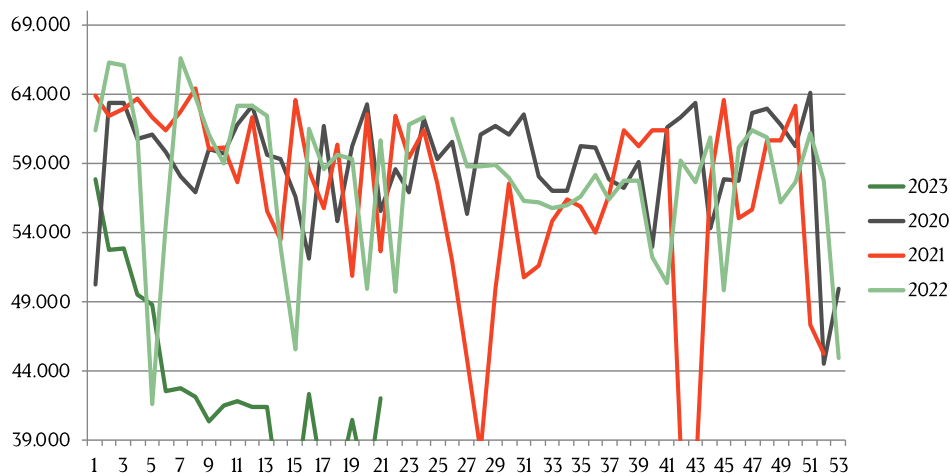

Weekly slaughtering's Danish Crown Essen

Week	2023	2022
1	57.867	61.376
2	52709	66.279
3	52844	66.098
4	49.518	61.128
5	48762	41543
6	42.464	54.500
7	42.706	66.544
8	42106	63.797
9	40341	61.020
10	41433	59.030
11	41.726	63.200
12	41.316	63.180
13	41381	62.414
14	34205	52.963
15	35043	45.486
16	42248	61.518
17	35631	58.538
18	35.664	59.614
19	40.401	59.301
20	35.179	49.923
21	41.975	60.634
22		49.660
23		61.778
24		62.361
25		
26		62.168

Week		
27		58.795
28		58.856
29		57.990
30		56.234
31		56.165
32		55.716
33		55.985
34		56.548
35		58.154
36		56.373
37		57.704
38		57.691
39		52.245
40		50.297
41		59.149
42		57.650
43		60.840
44		49.755
45		60.156
46		61.330
47		60.860
48		56.192
49		57.575
50		61.188
51		57.719
52		44.890
53		
Average (week)		
Total (year)		
Change (week)		

Best regards,
Danish Crown