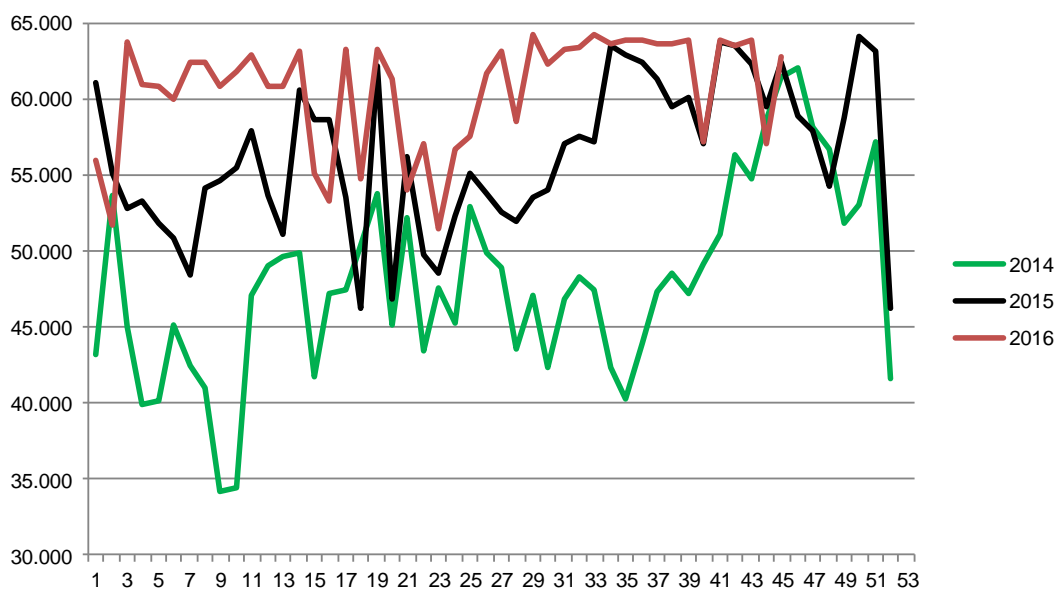

Weekly slaughtering's Danish Crown Essen

Week	2017	2016	2015
1	55.941	61.008	43.195
2	51.750	55.082	53.638
3	63.697	52.807	45.020
4	60.900	53.237	39.931
5	60.849	51.815	40.117
6	60.034	50.912	45.104
7	62.439	48.411	42.472
8	62.356	54.099	40.946
9	60.854	54.564	34.166
10	61.852	55.520	34.377
11	62.925	57.931	47.055
12	60.855	53.690	48.978
13	60.885	51.129	49.673
14	63.124	60.589	49.904
15	55.147	58.608	41.702
16	53.305	58.646	47.150
17	63.211	53.508	47.488
18	54.697	46.260	50.416
19	63.208	62.129	53.759
20	61.278	46.814	45.179
21	53.958	56.222	52.159
22	57.051	49.798	43.422
23	51.432	48.579	47.593
24	56.730	52.277	45.265
25	57.586	55.088	52.956
26	61.698	53.747	49.840

Week	2017	2016	2015
27	63.096	52.567	48.928
28	58.468	51.977	43.582
29	64.235	53.498	47.141
30	62.340	54.009	42.317
31	63.228	57.008	46.882
32	63.406	57.569	48.324
33	64.249	57.230	47.392
34	63.679	63.500	42.320
35	63.894	62.909	40.239
36	63.887	62.374	43.894
37	63.630	61.328	47.298
38	63.653	59.540	48.522
39	63.847	60.082	47.249
40	57.194	57.049	49.104
41	63.846	63.693	51.140
42	63.544	63.445	56.284
43	63.895	62.265	54.756
44	57.086	59.466	58.676
45	62.761	62.394	61.458
46		58.916	62.096
47		57.902	58.136
48		54.257	56.648
49		58.725	51.792
50		64.147	53.040
51		63.091	57.128
52		46.280	41.578
53			50.466
Average (week)	60.616	56.302	48.073
Total (year)	2.727.700	2.927.691	2.497.429
Change (week)	7,66%	17,12%	-2,52%

Best regards
Danish Crown