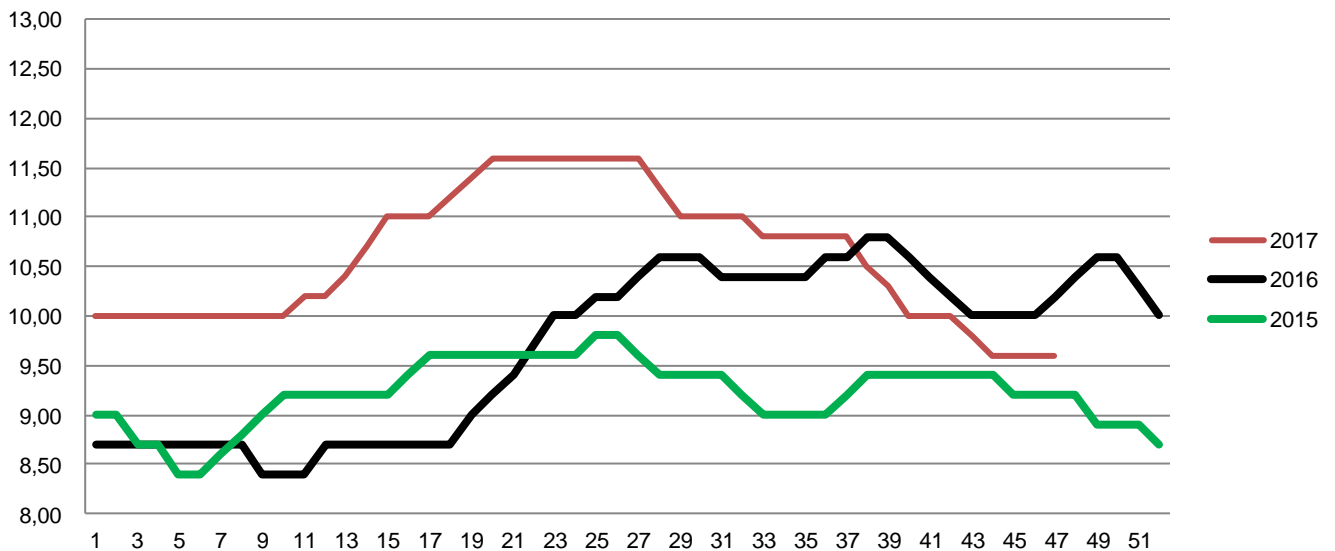

Weekly pig price – Danish Crown

Week	2017	2016	2015
1	10,00	8,70	9,00
2	10,00	8,70	9,00
3	10,00	8,70	8,70
4	10,00	8,70	8,70
5	10,00	8,70	8,40
6	10,00	8,70	8,40
7	10,00	8,70	8,60
8	10,00	8,70	8,80
9	10,00	8,40	9,00
10	10,00	8,40	9,20
11	10,20	8,40	9,20
12	10,20	8,70	9,20
13	10,40	8,70	9,20
14	10,70	8,70	9,20
15	11,00	8,70	9,20
16	11,00	8,70	9,40
17	11,00	8,70	9,60
18	11,20	8,70	9,60
19	11,40	9,00	9,60
20	11,60	9,20	9,60
21	11,60	9,40	9,60
22	11,60	9,70	9,60
23	11,60	10,00	9,60
24	11,60	10,00	9,60
25	11,60	10,20	9,80
26	11,60	10,20	9,80

Week	2017	2016	2015
27	11,60	10,40	9,60
28	11,30	10,60	9,40
29	11,00	10,60	9,40
30	11,00	10,60	9,40
31	11,00	10,40	9,40
32	11,00	10,40	9,20
33	10,80	10,40	9,00
34	10,80	10,40	9,00
35	10,80	10,40	9,00
36	10,80	10,60	9,00
37	10,80	10,60	9,20
38	10,50	10,80	9,40
39	10,30	10,80	9,40
40	10,00	10,60	9,40
41	10,00	10,40	9,40
42	10,00	10,20	9,40
43	9,80	10,00	9,40
44	9,60	10,00	9,40
45	9,60	10,00	9,20
46	9,60	10,00	9,20
47	9,60	10,20	9,20
48		10,40	9,20
49		10,60	8,90
50		10,60	8,90
51		10,30	8,90
52		10,00	8,70
Average (week)	10,60	9,69	9,22

Best regards
Danish Crown