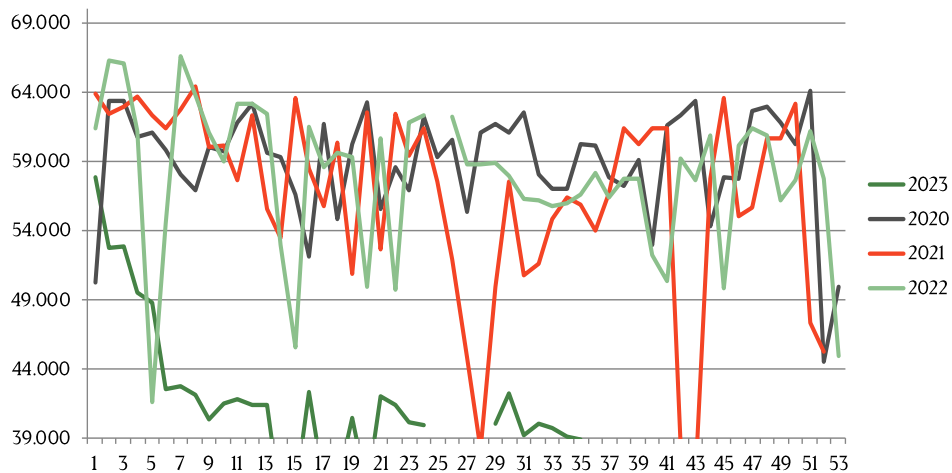

Weekly slaughtering's Danish Crown Essen

Week	2023	2022
1	57.867	61.376
2	52709	66.279
3	52844	66.098
4	49.518	61.128
5	48762	41543
6	42.464	54.500
7	42.706	66.544
8	42106	63.797
9	40341	61.020
10	41433	59.030
11	41.726	63.200
12	41.316	63.180
13	41381	62.414
14	34205	52.963
15	35043	45.486
16	42248	61.518
17	35631	58.538
18	35.664	59.614
19	40.401	59.301
20	35.179	49.923
21	41.975	60.634
22	41.390	49.660
23	40.132	61.778
24	39.901	62.361
25		
26		62.168

Week		
27		58.795
28		58.856
29	39997	57.990
30	42.192	56.234
31	39.192	56.165
32	40.034	55.716
33	39.660	55.985
34	39.096	56.548
35	38.859	58.154
36	35.620	56.373
37	37.145	57.704
38	37.378	57.691
39	38.164	52.245
40		50.297
41		59.149
42		57.650
43		60.840
44		49.755
45		60.156
46		61.330
47		60.860
48		56.192
49		57.575
50		61.188
51		57.719
52		44.890
53		
Average (week)		
Total (year)		
Change (week)		

Best regards,
Danish Crown