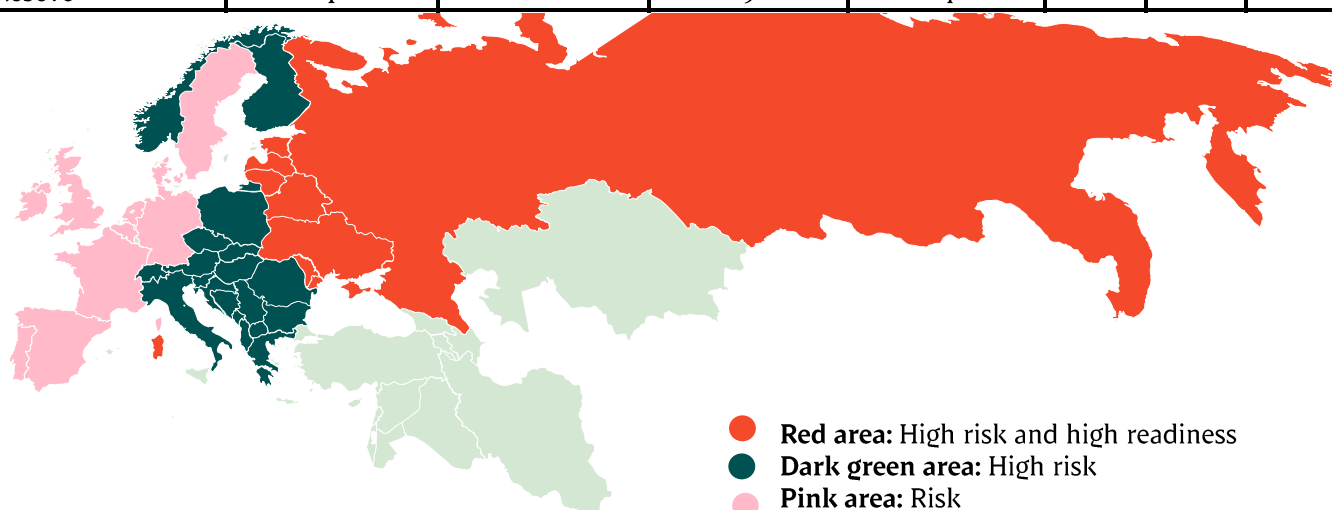

Week		
27		58.795
28		58.856
29	39997	57.990
30	42.192	56.234
31	39.192	56.165
32	40.034	55.716
33	39.660	55.985
34	39.096	56.548
35	38.859	58.154
36	35.620	56.373
37	37.145	57.704
38	37.378	57.691
39	38.164	52.245
40		50.297
41		59.149
42		57.650
43		60.840
44		49.755
45		60.156
46		61.330
47		60.860
48		56.192
49		57.575
50		61.188
51		57.719
52		44.890
53		
Average (week)		
Total (year)		
Change (week)		

Best regards,
Danish Crown

African swine fever

The EU Commission's reporting system for African swine fever for EU countries and Ukraine has been updated until 24th of July.

Country	Period		Year to date		2022		2021	
	September 2nd- September 8th 2023	Wild boars	January 1st - September 8th 2023	Wild boars	Pis	Wild boars	Pis	Wild boars
Estonia			2	35		57	1	0
Latvia		30	8	556	6	913	2	3
Lithuania		19	3	283	16	302		2
Poland	3	60	25	2.263	14	2.152	124	3
Italy (Sardinia)	1	2	16	790	4	277	1	
Ukraine	1		15	6	7	2	13	
Czech Republic				53		1		
Romania	72	5	662	238	329	465	1.648	1
Hungary		3		355		550		2
Bulgaria			3	121	2	387	6	3
Slovakia		7		506	5	550	11	1
Serbia	143		651	198	107	146	33	
Moldova			19	6	14	3	1	
Bosnia-Hercegovina	299		869	7				
Croatia	194	2	863	8				
Nordmakedonien	1	8	6	32	30	9		
Kosovo	1		9	4				

Best regards,

Danish Crown

African swine fever outbreaks in China

Cities/Regions		
Shenyang	Harbin	Great Khinogan Mountains
Zhengzhou	Yunnan	Yulin
Lianyungang	Jinshan	Guigang
Wenzhou	Jiangxi	Chongqing
Xuancheng	Shaanxi	Bome
Wuxi	Heilongjiang	Bayi
Chuzhou	Tongzhou	Gongbo'gyamda
Jiamusi	Linfen	Urumqi
Tongling	Daitongzhuangcun	Hubei
Xilin Gol	Qianshanzhen	Shizhu
Wuhu City	Huxian	Chengmai
Jilin	Dongjiang Avenue	
Songyuan	Yongning	
Gongzhuling	Siyang	
Horgin	Jiangsu	
Hohhot	Suihua	
Yingkou	Guizhou	
Zhaotong	Sanming	
Luotian	Zhuhai	
Baojing	Jinan	
Qingyang	Jinzhou	
Wuxue	Panjin	
Sichuan	Xushui	