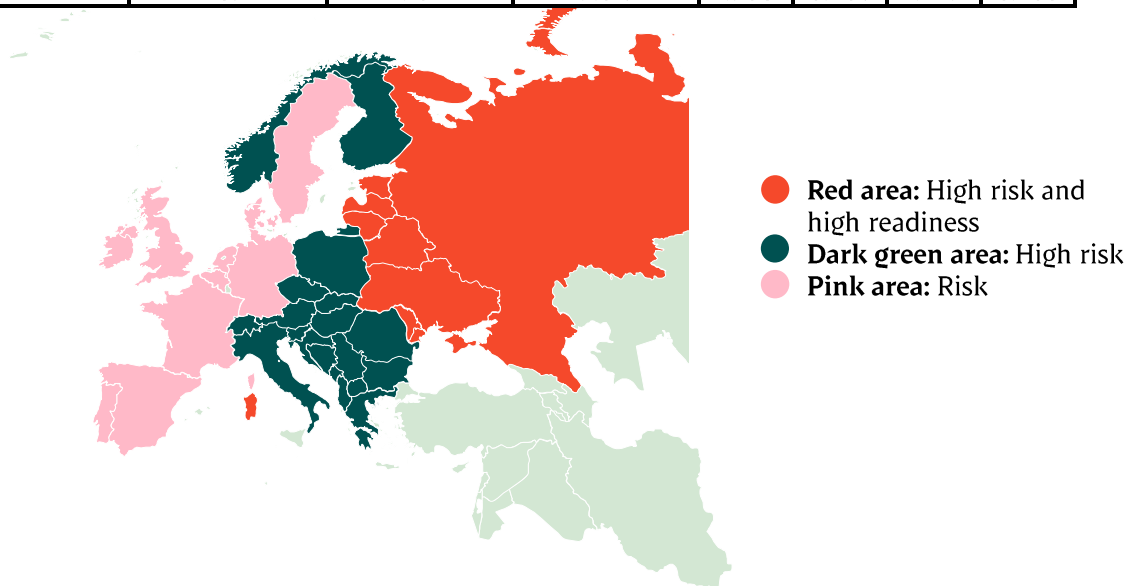

Best regards,
Danish Crown

Weekly slaughtering's Danish Crown Essen

Week	2020	2019
1	50.209	40.367
2	63.378	63.329
3	63.402	63.408
4	60.747	61.468
5	61.019	60.896
6	59.845	59.523
7	58.095	60.227
8	56.897	60.695
9	60.033	59.326
10	59.724	62.005
11	61.817	61.619
12	63.130	60.030
13	59.585	60.311
14	59.247	59.040
15	56.629	61.006
16	52.081	54.587
17	61.680	53.110
18	54.760	52.555
19	60.222	58.603
20	63.225	58.518
21	55.570	60.282
22	58.517	49.073
23	56.849	63.195
24	62.218	53.936
25	59.332	59.462
26	60.534	57.454

Best regards,
Danish Crown

African swine fever

The EU Commission's reporting system for African swine fever for EU countries and Ukraine has been updated until 15th of November.

Period November 16 th - November 22 th		Year to date January 1 st – November 15 th		2019		2018	
Piġs	Wild boars	Piġs	Wild boars	Piġs	Wild boars	Piġs	Wild boars
	2		62		80		230
	4	3	263	1	369	10	685
	2	3	198	19	464	51	1,443
	61	103	3,631	48	2,468	109	2,438
	1		36	1	60	10	64
		19	4	42	11	105	41
							28
22	18	922	752	1,724	683	1,163	170
	32		3,735		1,598		138
		19	450	44	165	1	5
	15	17	236	11	27		
		15	41	18			
		2	30				
			3		482		161
	24		176				
		1					
22	159	1,104	9,617	1,908	6,407	1,449	5,403

Best regards,
Danish Crown

African swine fever outbreaks in China

Cities/Regions		
Shenyang	Harbin	Great Khinogan Mountains
Zhengzhou	Yunnan	Yulin
Lianyungang	Jinshan	Guigang
Wenzhou	Jiangxi	Chongqing
Xuancheng	Shaanxi	Bome
Wuxi	Heilongjiang	Bayi
Chuzhou	Tongzhou	Gongbo'gyamda
Jiamusi	Linfen	Urumqi
Tongling	Daitongzhuangcun	Hubei
Xilin Gol	Qianshanzhen	Shizhu
Wuhu City	Huxian	Chengmai
Jilin	Dongjiang Avenue	
Songyuan	Yongning	
Gongzhuling	Siyang	
Horqin	Jiangsu	
Hohhot	Suihua	
Yingkou	Guizhou	
Zhaotong	Sanming	
Luotian	Zhuhai	
Baojing	Jinan	
Qingyang	Jinzhou	
Wuxue	Panjin	
Sichuan	Xushui	