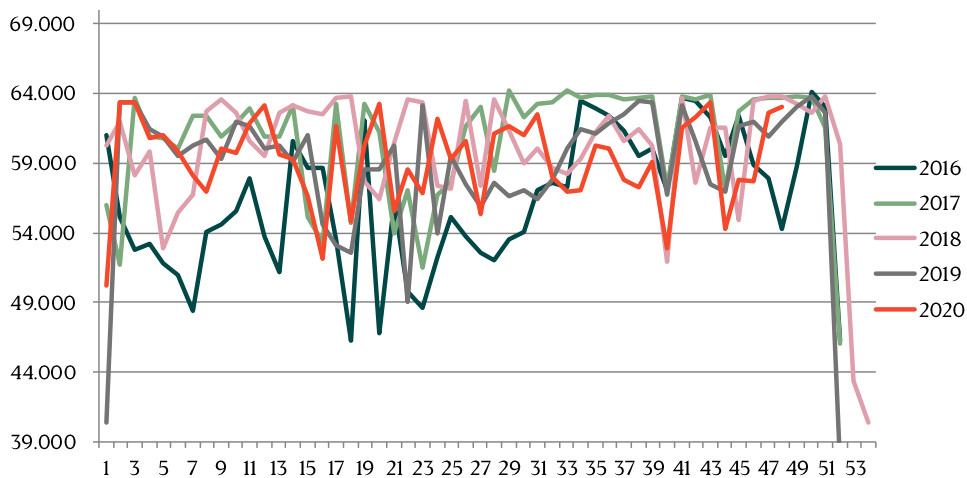

Weekly slaughtering's Danish Crown Essen

Week	2020	2019
1	50.209	40.367
2	63.378	63.329
3	63.402	63.408
4	60.747	61.468
5	61.019	60.896
6	59.845	59.523
7	58.095	60.227
8	56.897	60.695
9	60.033	59.326
10	59.724	62.005
11	61.817	61.619
12	63.130	60.030
13	59.585	60.311
14	59.247	59.040
15	56.629	61.006
16	52.081	54.587
17	61.680	53.110
18	54.760	52.555
19	60.222	58.603
20	63.225	58.518
21	55.570	60.282
22	58.517	49.073
23	56.849	63.195
24	62.218	53.936
25	59.332	59.462
26	60.534	57.454

Week	2020	2019
27	55.300	55.853
28	61.076	57.615
29	61.663	56.638
30	61.043	57.069
31	62.529	56.393
32	58.016	57.813
33	56.966	60.073
34	57.021	61.488
35	60.226	61.071
36	60.086	61.898
37	57.850	62.502
38	57.241	63.527
39	59.037	63.325
40	52.913	56.780
41	61.570	63.150
42	62.290	60.543
43	63.361	57.436
44	54.244	56.962
45	57.791	61.664
46	57.701	61.984
47	62.613	60.934
48	62.997	61.976
49		63.046
50		63.812
51		62.634
52		37.264
Average (week)	59.214	58.798
Total (year)	2.842.279	3.057.475
Change (week)	0,71%	-2,32%

Best regards,
Danish Crown