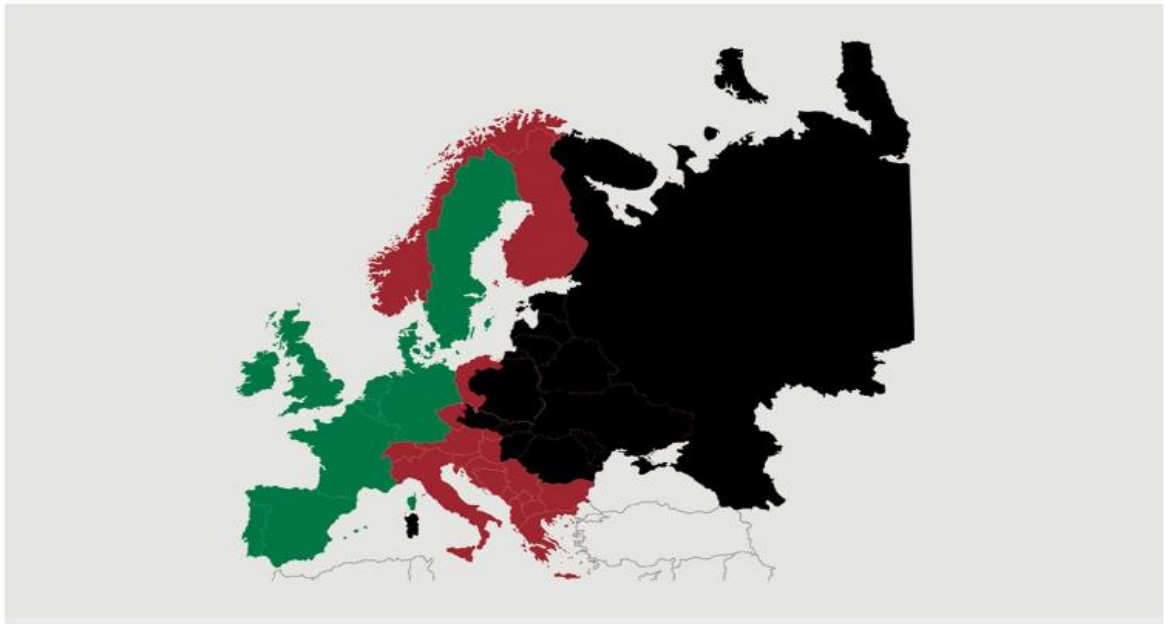

Best regards
Danish Crown

African swine fever

The EU Commission's reporting system for African swine fever for EU countries and Ukraine has been updated until 4th of November

Country	Period		Year to date	
	October 28 th - November 4 th		January 1 st – November 4 th	
	Pigs	Wild boars	Pigs	Wild boars
Estonia		4		206
Latvia		2	10	593
Lithuania	1	5	51	1.305
Poland		10	109	2.067
Italy			10	41
Ukraine			95	36
Czech Republic				28
Romania	15	6	1079	89
Hungary		3		48
Bulgaria		1	1	3
Belgium				76
Total	16	31	1.355	4.492

Black area: High risk and high readiness

Red area: High risk

Green area: Risk

Best regards
Danish Crown

African swine fever outbreaks in China

Outbreaks	Cities/Regions	Outbreaks	Cities/Regions
1st outbreak	Shenyang	11th outbreak	Wuhu City
2nd outbreak	Zhengzhou	12th outbreak	Xuancheng
3rd outbreak	Lianyungang	13th outbreak	Jiamusi
4th outbreak	Wenzhou	14th outbreak	Tongling
5th outbreak	WuhuCity	15th outbreak	Jilin
6th outbreak	Xuancheng	16th outbreak	Xilin Gol
7th outbreak	xuancheng	17th outbreak	Gongzhuling
8th outbreak	Wuxi	18th outbreak	Hohhot
9th outbreak	Chuzhou	19th outbreak	Songyuan
10th outbreak	Jiamusi	20th outbreak	Yingkou
		21th outbreak	Zhaotong