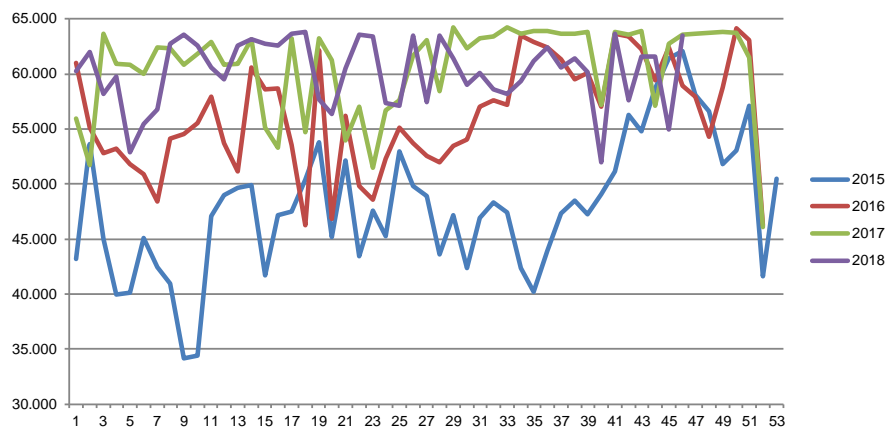

Weekly slaughtering's Danish Crown Essen

Week	2018	2017	2016
1	56.737	55.941	61.008
2	62.716	51.750	55.082
3	63.596	63.697	52.807
4	62.579	60.900	53.237
5	60.584	60.849	51.815
6	59.507	60.034	50.912
7	62.597	62.439	48.411
8	63.178	62.356	54.099
9	62.731	60.854	54.564
10	62.555	61.852	55.520
11	63.673	62.925	57.931
12	63.832	60.855	53.690
13	57.666	60.885	51.129
14	56.402	63.124	60.589
15	60.480	55.147	58.608
16	63.566	53.305	58.646
17	63.393	63.211	53.508
18	57.370	54.697	46.260
19	57.111	63.208	62.129
20	63.484	61.278	46.814
21	57.400	53.958	56.222
22	63.529	57.051	49.798
23	61.383	51.432	48.579
24	59.021	56.730	52.277
25	60.077	57.586	55.088
26	58.620	61.698	53.747

Week	2018	2017	2016
27	60.288	63.096	52.567
28	61.979	58.468	51.977
29	58.152	64.235	53.498
30	59.792	62.340	54.009
31	52.909	63.228	57.008
32	55.428	63.406	57.569
33	58.217	64.249	57.230
34	59.343	63.679	63.500
35	61.192	63.894	62.909
36	62.419	63.887	62.374
37	60.560	63.630	61.328
38	61.439	63.653	59.540
39	60.210	63.847	60.082
40	51.964	57.194	57.049
41	63.697	63.846	63.693
42	57.580	63.544	63.445
43	61.566	63.895	62.265
44	54.946	57.086	59.466
45	63.462	62.761	62.394
46		63.598	58.916
47		63.642	57.902
48		63.704	54.257
49		63.813	58.725
50		63.709	64.147
51		61.524	63.091
52		46.076	46.280
53			
Average (week)	60.198	60.649	56.302
Total (year)	2.708.930	3.153.766	2.927.691
Change (week)	-0,74%	7,72%	17,23%

Best regards
Danish Crown