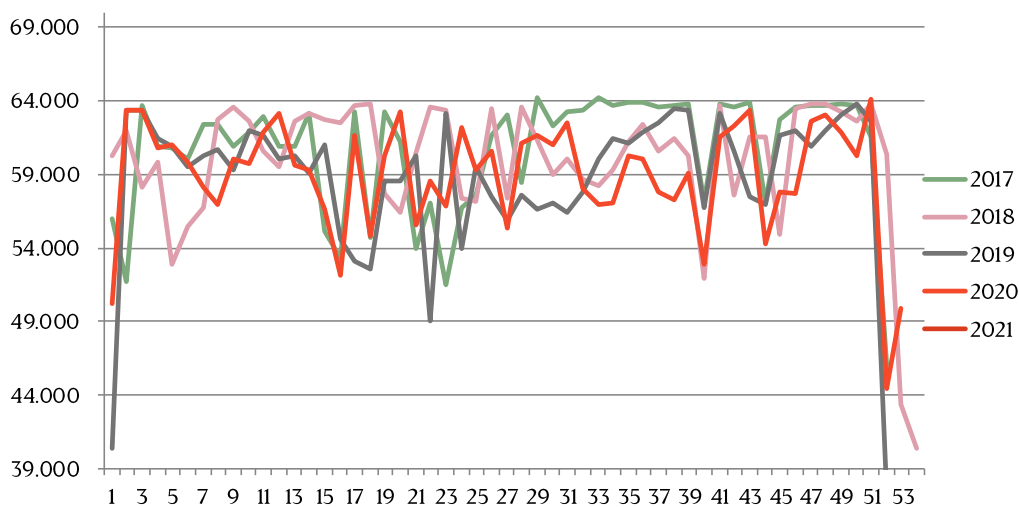

Weekly slaughtering's Danish Crown Essen

Week	2021	2020
1		50.209
2		63.378
3		63.402
4		60.747
5		61.019
6		59.845
7		58.095
8		56.897
9		60.033
10		59.724
11		61.817
12		63.130
13		59.585
14		59.247
15		56.629
16		52.081
17		61.680
18		54.760
19		60.222
20		63.225
21		55.570
22		58.517
23		56.849
24		62.218
25		59.332
26		60.534

Week	2021	2020
27		55.300
28		61.076
29		61.663
30		61.043
31		62.529
32		58.016
33		56.966
34		57.021
35		60.226
36		60.086
37		57.850
38		57.241
39		59.037
40		52.913
41		61.570
42		62.290
43		63.361
44		54.244
45		57.791
46		57.701
47		62.613
48		62.997
49		61.829
50		60.254
51		64.077
52		44.436
53		49.926
Average (week)	#DIVISION/0!	58.921
Total (year)	0	3.122.801
Change (week)	#DIVISION/0!	0.71%

Best regards,
Danish Crown