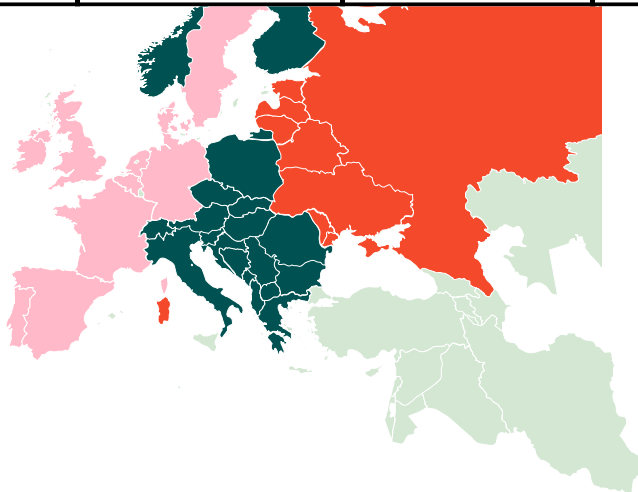

Week	2021	2020
27		331.436
28		328.724
29		333.829
30		329.207
31		332.989
32		327.563
33		329.490
34		323.247
35		341.204
36		328.517
37		334.976
38		352.297
39		354.443
40		359.244
41		324.024
42		332.460
43		348.445
44		360.837
45		363.191
46		394.011
47		380.082
48		379.615
49		383.771
50		366.131
51		384.293
52		197.639
53		
Average (week)	#DIVISION/0!	334.440
Total (year)	-	17.390.862

Best regards,

Danish Crown

Weekly slaughtering's Danish Crown Essen

Week	2021	2020
1		50.209
2		63.378
3		63.402
4		60.747
5		61.019
6		59.845
7		58.095
8		56.897
9		60.033
10		59.724
11		61.817
12		63.130
13		59.585
14		59.247
15		56.629
16		52.081
17		61.680
18		54.760
19		60.222
20		63.225
21		55.570
22		58.517
23		56.849
24		62.218
25		59.332
26		60.534

Week	2021	2020
27		55.300
28		61.076
29		61.663
30		61.043
31		62.529
32		58.016
33		56.966
34		57.021
35		60.226
36		60.086
37		57.850
38		57.241
39		59.037
40		52.913
41		61.570
42		62.290
43		63.361
44		54.244
45		57.791
46		57.701
47		62.613
48		62.997
49		61.829
50		60.254
51		64.077
52		44.436
53		49.926
Average (week)	#DIVISION/0!	58.921
Total (year)	0	3.122.801
Change (week)	#DIVISION/0!	0.71%

Best regards,
Danish Crown

African swine fever

Country	Period December 4 th - December 20 th		Year to date January 1 st - December 20 th		2019	
	Pigs	Wild boars	Pigs	Wild boars	Pigs	Wild boars
		3		66		80
		13	3	300	1	369
		6	3	222	19	464
		84	103	3.980	48	2.468
(ia)		1		40	1	60
	1	1	23	5	42	11
olic						
	13	29	1.008	848	1.724	683
		71		3.952		1.598
		18	19	509	44	165
		30	17	328	11	27
			15	41	18	
			2	30		
				3		482
		36		338		
			1			
	14	292	1.194	10.662	1.908	6.407