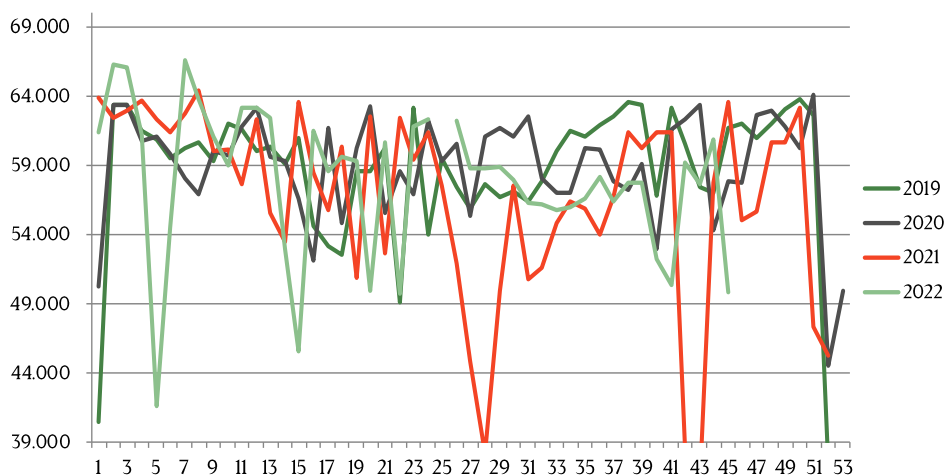

Weekly slaughtering's Danish Crown Essen

Week	2022	2021
1	61.376	63856
2	66.279	62474
3	66.098	62901
4	61.128	63648
5	41543	62280
6	54.500	61.404
7	66.544	62.697
8	63.797	64.376
9	61.020	60.006
10	59.030	60.090
11	63.200	57.586
12	63.180	62.295
13	62.414	55.569
14	52.963	53.423
15	45.486	63.548
16	61.518	58.421
17	58.538	55.717
18	59.614	60.384
19	59.301	50.877
20	49.923	62.542
21	60.634	52.670
22	49.660	62.469
23	61.778	59.450
24	62.361	61.404
25		57.500
26	62.168	51.933

Week	2021
27	58.795
28	58.856
29	57.990
30	56.234
31	56.165
32	55.716
33	55.985
34	56.548
35	58.154
36	56.373
37	57.704
38	57.691
39	52.245
40	50.297
41	59.149
42	57.650
43	60.840
44	49.755
45	63.622
46	55.005
47	55.643
48	60.675
49	60.604
50	63.160
51	47.352
52	45.190
53	
Average (week)	56.689
Total (year)	2.947.838
Change (week)	-3,79%

Best regards,
Danish Crown