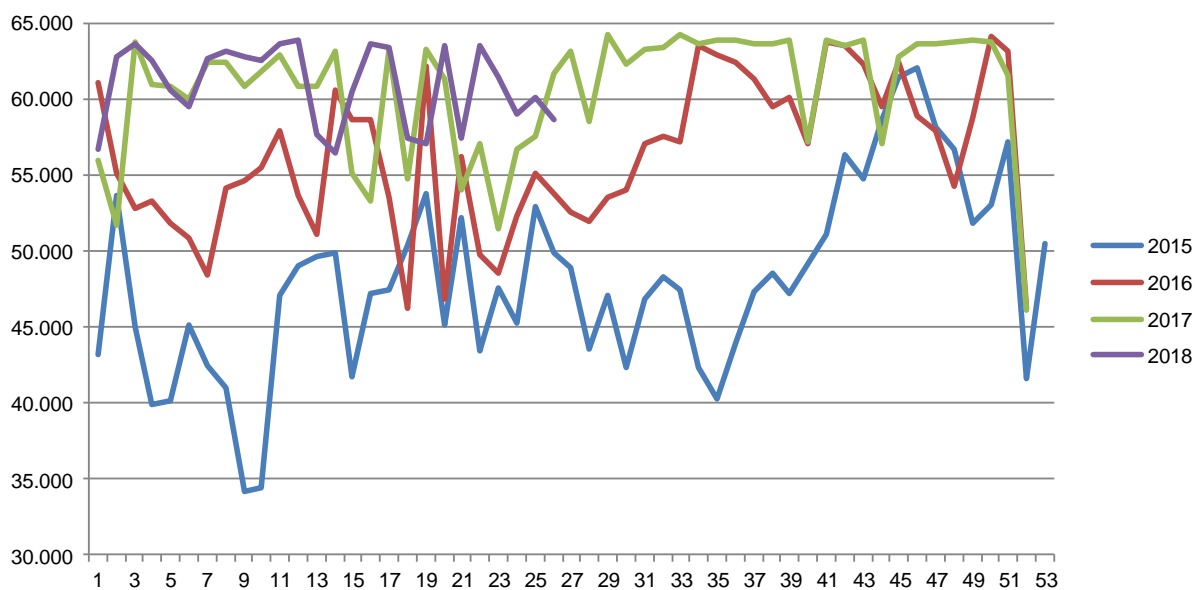

Weekly slaughtering's Danish Crown Essen

Week	2018	2017	2016
1	56.737	55.941	61.008
2	62.716	51.750	55.082
3	63.596	63.697	52.807
4	62.579	60.900	53.237
5	60.584	60.849	51.815
6	59.507	60.034	50.912
7	62.597	62.439	48.411
8	63.178	62.356	54.099
9	62.731	60.854	54.564
10	62.555	61.852	55.520
11	63.673	62.925	57.931
12	63.832	60.855	53.690
13	57.666	60.885	51.129
14	56.402	63.124	60.589
15	60.480	55.147	58.608
16	63.566	53.305	58.646
17	63.393	63.211	53.508
18	57.370	54.697	46.260
19	57.111	63.208	62.129
20	63.484	61.278	46.814
21	57.400	53.958	56.222
22	63.529	57.051	49.798
23	61.383	51.432	48.579
24	59.021	56.730	52.277
25	60.077	57.586	55.088
26	58.620	61.698	53.747

Week	2018	2017	2016
27		63.096	52.567
28		58.468	51.977
29		64.235	53.498
30		62.340	54.009
31		63.228	57.008
32		63.406	57.569
33		64.249	57.230
34		63.679	63.500
35		63.894	62.909
36		63.887	62.374
37		63.630	61.328
38		63.653	59.540
39		63.847	60.082
40		57.194	57.049
41		63.846	63.693
42		63.544	63.445
43		63.895	62.265
44		57.086	59.466
45		62.761	62.394
46		63.598	58.916
47		63.642	57.902
48		63.704	54.257
49		63.813	58.725
50		63.709	64.147
51		61.524	63.091
52		46.076	46.280
53			
Average (week)	60.915	60.649	56.302
Total (year)	1.583.787	3.153.766	2.927.691
Change (week)	0,44%	7,72%	17,23%

Best regards
Danish Crown