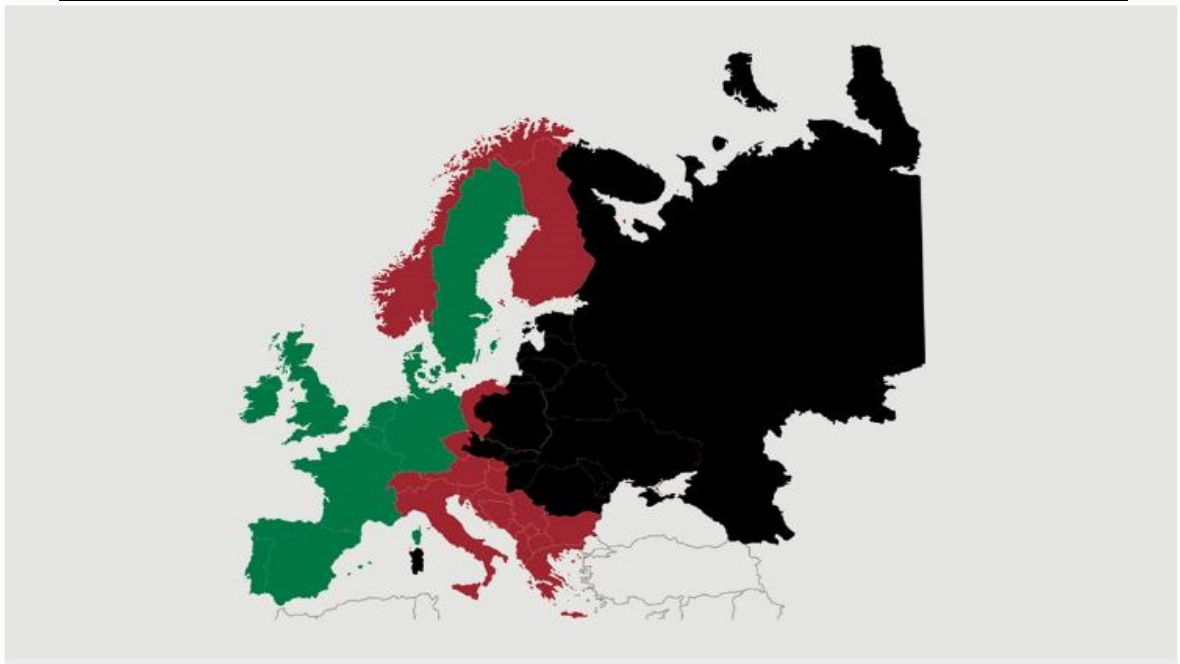

Best regards
Danish Crown

Weekly slaughtering's Danish Crown Essen

Week	2018	2017	2016
1	56.737	55.941	61.008
2	62.716	51.750	55.082
3	63.596	63.697	52.807
4	62.579	60.900	53.237
5	60.584	60.849	51.815
6	59.507	60.034	50.912
7	62.597	62.439	48.411
8	63.178	62.356	54.099
9	62.731	60.854	54.564
10	62.555	61.852	55.520
11	63.673	62.925	57.931
12	63.832	60.855	53.690
13	57.666	60.885	51.129
14	56.402	63.124	60.589
15	60.480	55.147	58.608
16	63.566	53.305	58.646
17	63.393	63.211	53.508
18	57.370	54.697	46.260
19	57.111	63.208	62.129
20	63.484	61.278	46.814
21	57.400	53.958	56.222
22	63.529	57.051	49.798
23	61.383	51.432	48.579
24	59.021	56.730	52.277
25	60.077	57.586	55.088
26	58.620	61.698	53.747

Week	2018	2017	2016
27	60.288	63.096	52.567
28	61.979	58.468	51.977
29	58.152	64.235	53.498
30	59.792	62.340	54.009
31	52.909	63.228	57.008
32	55.428	63.406	57.569
33	58.217	64.249	57.230
34	59.343	63.679	63.500
35	61.192	63.894	62.909
36	62.419	63.887	62.374
37	60.560	63.630	61.328
38		63.653	59.540
39		63.847	60.082
40		57.194	57.049
41		63.846	63.693
42		63.544	63.445
43		63.895	62.265
44		57.086	59.466
45		62.761	62.394
46		63.598	58.916
47		63.642	57.902
48		63.704	54.257
49		63.813	58.725
50		63.709	64.147
51		61.524	63.091
52		46.076	46.280
53			
Average (week)	60.380	60.649	56.302
Total (year)	2.234.066	3.153.766	2.927.691
Change (week)	-0,44%	7,72%	17,23%

Best regards
Danish Crown

African swine fever

The EU Commission's reporting system for African swine fever for EU countries and Ukraine has been updated until 9th of September

Country	Period		Year to date	
	September 2 nd - September 9 th		January 1 st – September 9 th	
	Pigs	Wild boars	Pigs	Wild boars
Estonia				192
Latvia		13	10	530
Lithuania		18	49	1202
Poland	2	44	107	1906
Italy	6	16	9	40
Ukraine	6		81	36
Czech Republic				28
Romania	80	5	888	34
Hungary				33
Bulgaria	1		1	

Black area: High risk and high readiness

Red area: High risk

Green area: Risk

Best regards
Danish Crown