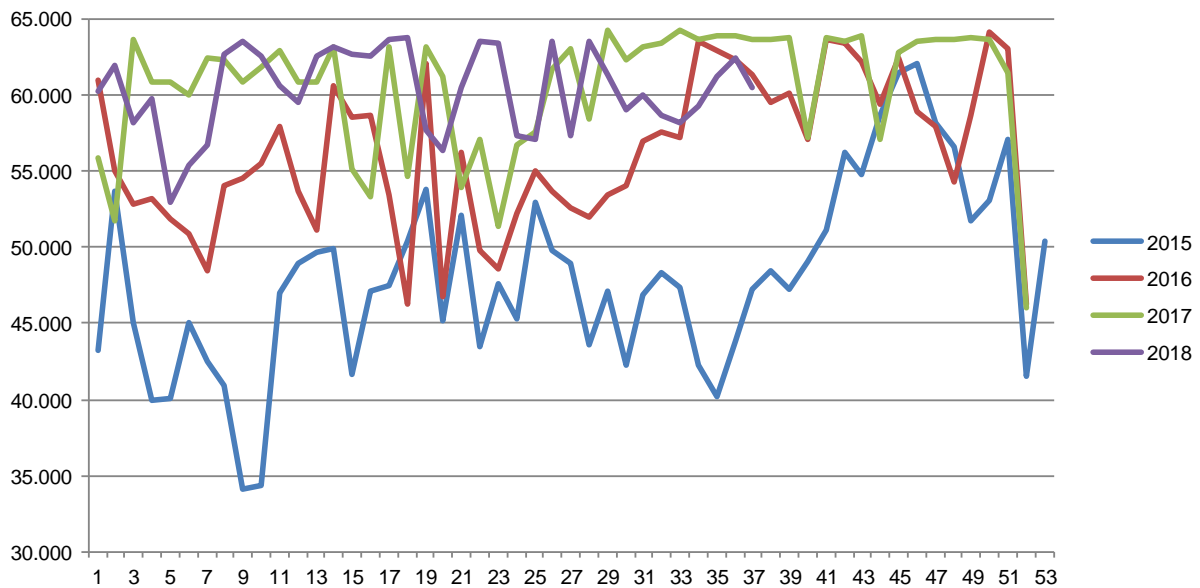

Weekly slaughtering's Danish Crown Essen

Week	2018	2017	2016
1	56.737	55.941	61.008
2	62.716	51.750	55.082
3	63.596	63.697	52.807
4	62.579	60.900	53.237
5	60.584	60.849	51.815
6	59.507	60.034	50.912
7	62.597	62.439	48.411
8	63.178	62.356	54.099
9	62.731	60.854	54.564
10	62.555	61.852	55.520
11	63.673	62.925	57.931
12	63.832	60.855	53.690
13	57.666	60.885	51.129
14	56.402	63.124	60.589
15	60.480	55.147	58.608
16	63.566	53.305	58.646
17	63.393	63.211	53.508
18	57.370	54.697	46.260
19	57.111	63.208	62.129
20	63.484	61.278	46.814
21	57.400	53.958	56.222
22	63.529	57.051	49.798
23	61.383	51.432	48.579
24	59.021	56.730	52.277
25	60.077	57.586	55.088
26	58.620	61.698	53.747

Week	2018	2017	2016
27	60.288	63.096	52.567
28	61.979	58.468	51.977
29	58.152	64.235	53.498
30	59.792	62.340	54.009
31	52.909	63.228	57.008
32	55.428	63.406	57.569
33	58.217	64.249	57.230
34	59.343	63.679	63.500
35	61.192	63.894	62.909
36	62.419	63.887	62.374
37	60.560	63.630	61.328
38		63.653	59.540
39		63.847	60.082
40		57.194	57.049
41		63.846	63.693
42		63.544	63.445
43		63.895	62.265
44		57.086	59.466
45		62.761	62.394
46		63.598	58.916
47		63.642	57.902
48		63.704	54.257
49		63.813	58.725
50		63.709	64.147
51		61.524	63.091
52		46.076	46.280
53			
Average (week)	60.380	60.649	56.302
Total (year)	2.234.066	3.153.766	2.927.691
Change (week)	-0,44%	7,72%	17,23%

Best regards
Danish Crown