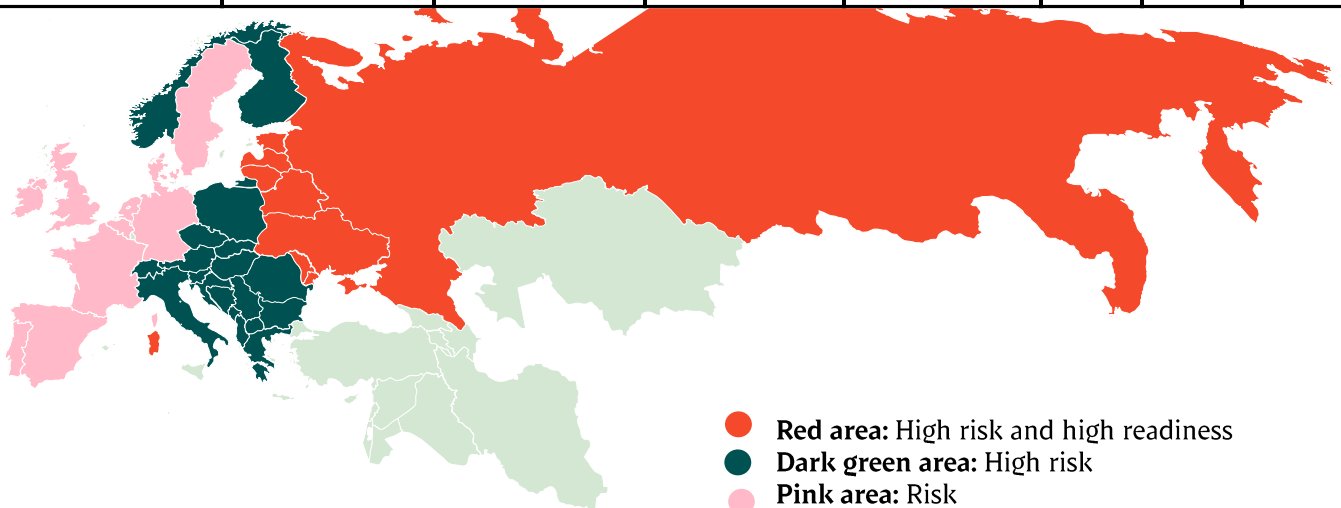

Week		
27	57.656	
28	54.305	
29	54.413	39997
30	53.827	42.192
31	55.107	39.192
32	51.698	40.034
33		39.660
34		39.096
35		38.859
36		35.620
37		37.145
38		37.378
39		38.164
40		32.749
41		41.020
42		37.240
43		39.895
44		33.918
45		41.021
46		38.912
47		39.347
48		38.856
49		38.879
50		40.133
51		40248
52		26.124
53		
Average (week)		
Total (year)		
Change (week)		

Best regards,
Danish Crown

African swine fever

The EU Commission's reporting system for African swine fever for EU countries and Ukraine has been updated until 24th of July.

Country	Period		Year to date		2023		2022	
	July 25th - July 31th 2024		January 1st - July 31th 2024		Piġs	Wild boars	Piġs	Wild boars
Estonia		1		12	2	53		
Latvia		21	4	516	8	730	6	9
Lithuania		17	6	376	3	439	16	3
Poland	4	45	35	1.165	30	2.744	14	2
Italy (Sardinia)	4	9	10	1.106	17	1.047	4	2
Ukraine	1		34	11	37	9	7	
Czech Republic				26		56		
Romania	9	1	122	108	740	292	329	4
Hungary		3		245		407		5
Bulgaria			1	95	3	322	2	3
Slovakia	1	1	1	97		546	5	5
Serbia			116	82	991	213	107	1
Moldova	1		8	6	19			
Montenegro				1		6	14	
Bosnia-Hercegovina	1		27	36	1.508	22		
Croatia	1		3	38	1.124	11		
Nordmakedonien		7	2	36	15	41	30	

Best regards,
Danish Crown

African swine fever outbreaks in China

Cities/Regions		
Shenyang	Harbin	Great Khinogan Mountains
Zhengzhou	Yunnan	Yulin
Lianyungang	Jinshan	Guigang
Wenzhou	Jiangxi	Chongqing
Xuancheng	Shaanxi	Bome
Wuxi	Heilongjiang	Bayi
Chuzhou	Tongzhou	Gongbo'gyamda
Jiamusi	Linfen	Urumqi
Tongling	Daitongzhuangcun	Hubei
Xilin Gol	Qianshanzhen	Shizhu
Wuhu City	Huxian	Chengmai
Jilin	Dongjiang Avenue	
Songyuan	Yongning	
Gongzhuling	Siyang	
Horgin	Jiangsu	
Hohhot	Suihua	
Yingkou	Guizhou	
Zhaotong	Sanming	
Luotian	Zhuhai	
Baojing	Jinan	
Qingyang	Jinzhou	
Wuxue	Panjin	
Sichuan	Xushui	