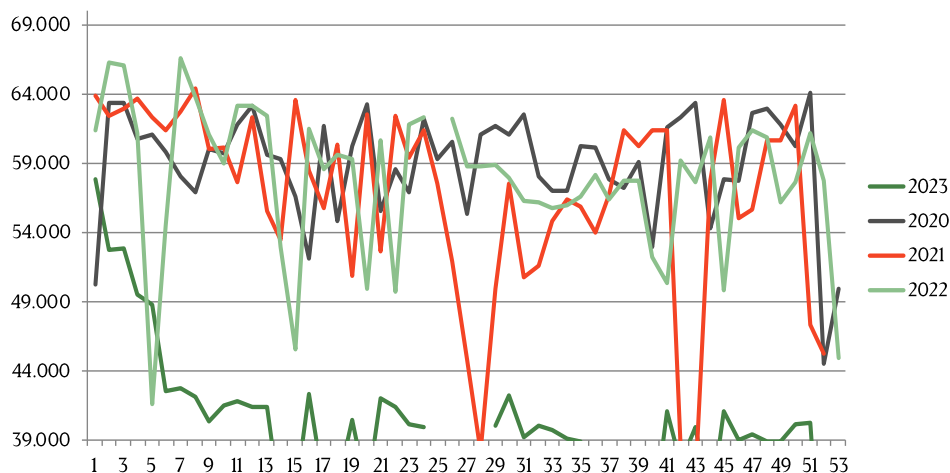

Weekly slaughtering's Danish Crown Essen

Week	2024	2023
1	33.508	57.867
2	39.696	52709
3	39.963	52844
4	40.949	49.518
5	40.523	48762
6	51.122	42.464
7	51.181	42.706
8	51.721	42106
9	51.663	40341
10	50.959	41433
11	52.025	41.726
12	52.015	41.316
13	44.149	41381
14	43.431	34205
15	53.283	35043
16	54.081	42248
17	56.088	35631
18	47.023	35.664
19	47.125	40.401
20	58.496	35.179
21	44.650	41.975
22	56.827	41.390
23	56.158	40.132
24	56.648	39.901
25	54.839	
26	54.503	

Week		
27	57.656	
28	54.305	
29	54.413	39997
30	53.827	42.192
31	55.107	39.192
32	51.698	40.034
33		39.660
34		39.096
35		38.859
36		35.620
37		37.145
38		37.378
39		38.164
40		32.749
41		41.020
42		37.240
43		39.895
44		33.918
45		41.021
46		38.912
47		39.347
48		38.856
49		38.879
50		40.133
51		40248
52		26.124
53		
Average (week)		
Total (year)		
Change (week)		

Best regards,
Danish Crown