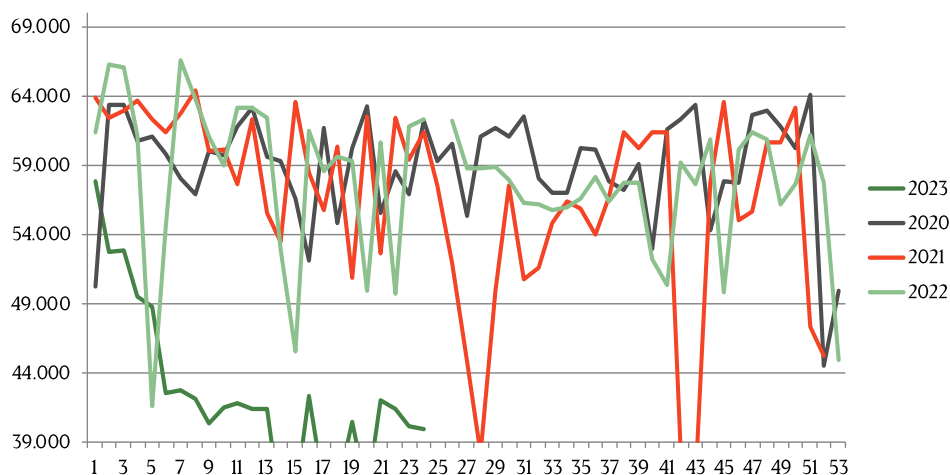

Weekly slaughtering's Danish Crown Essen

Week	2023	2022
1	57.867	61.376
2	52709	66.279
3	52844	66.098
4	49.518	61.128
5	48762	41543
6	42.464	54.500
7	42.706	66.544
8	42106	63.797
9	40341	61.020
10	41433	59.030
11	41.726	63.200
12	41.316	63.180
13	41381	62.414
14	34205	52.963
15	35043	45.486
16	42248	61.518
17	35631	58.538
18	35.664	59.614
19	40.401	59.301
20	35.179	49.923
21	41.975	60.634
22	41.390	49.660
23	40.132	61.778
24	39.901	62.361
25		
26		62.168

Week		
27		58.795
28		58.856
29	39997	57.990
30		56.234
31		56.165
32		55.716
33		55.985
34		56.548
35		58.154
36		56.373
37		57.704
38		57.691
39		52.245
40		50.297
41		59.149
42		57.650
43		60.840
44		49.755
45		60.156
46		61.330
47		60.860
48		56.192
49		57.575
50		61.188
51		57.719
52		44.890
53		
Average (week)		
Total (year)		
Change (week)		

Best regards,
Danish Crown