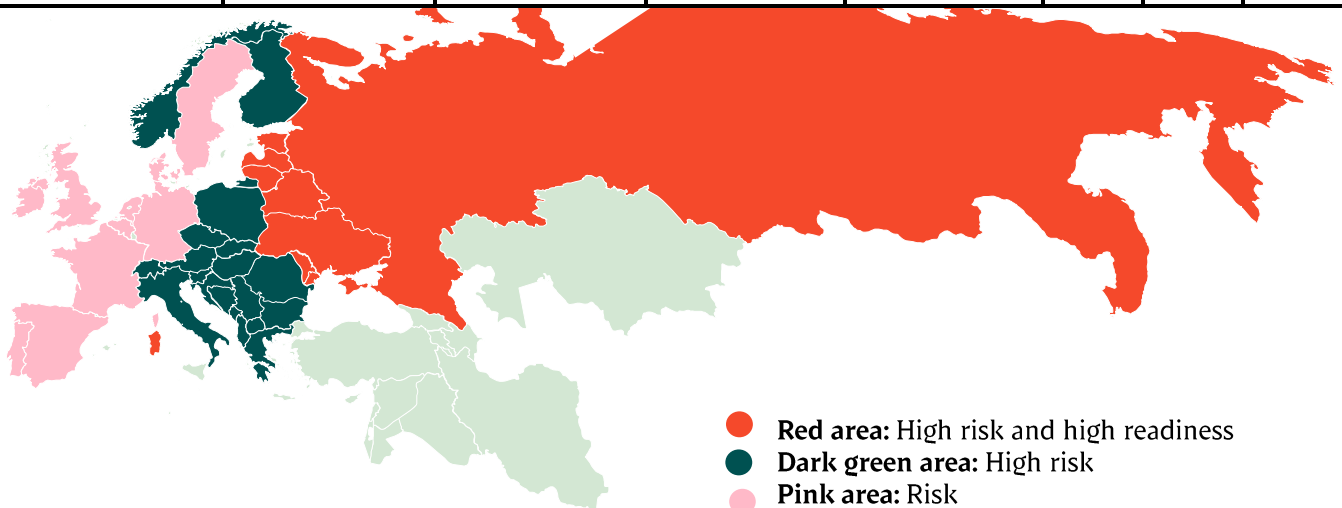

Week		
27		58.795
28		58.856
29	39997	57.990
30		56.234
31		56.165
32		55.716
33		55.985
34		56.548
35		58.154
36		56.373
37		57.704
38		57.691
39		52.245
40		50.297
41		59.149
42		57.650
43		60.840
44		49.755
45		60.156
46		61.330
47		60.860
48		56.192
49		57.575
50		61.188
51		57.719
52		44.890
53		
<b>Average (week)</b>		
<b>Total (year)</b>		
<b>Change (week)</b>		

## African swine fever

The EU Commission's reporting system for African swine fever for EU countries and Ukraine has been updated until 24<sup>th</sup> of July.

Country	Period July 9th- July 22nd 2023		Year to date January 1 <sup>st</sup> - July 22nd		2022		2021	
	Pis	Wild boars	Pis	Wild boars	Pis	Wild boars	Pis	Wild boars
Estonia	1	3	1	25		57	1	0
Latvia	4	87	5	290	6	913	2	3
Lithuania	1	15	3	215	16	302		2
Poland	6	58	16	1.994	14	2.152	124	3
Italy (Sardinia)		27	6	736	4	277	1	
Ukraine	3	1	6	6	7	2	13	
Czech Republic		16		44		1		
Romania	113	6	259	223	329	465	1.648	1
Hungary		7		325		550		2
Bulgaria	1	1	1	121	2	387	6	3
Slovakia		12		490	5	550	11	1
Serbia	80	7	280	194	107	146	33	
Moldova			15	6	14	3	1	
Bosnia-Hercegovina	163	1	186	1				
Croatia	81	2	112	3				
Nordmakedonien	2	5	4	21	30	9		
Kosovo	1	1	1	1				