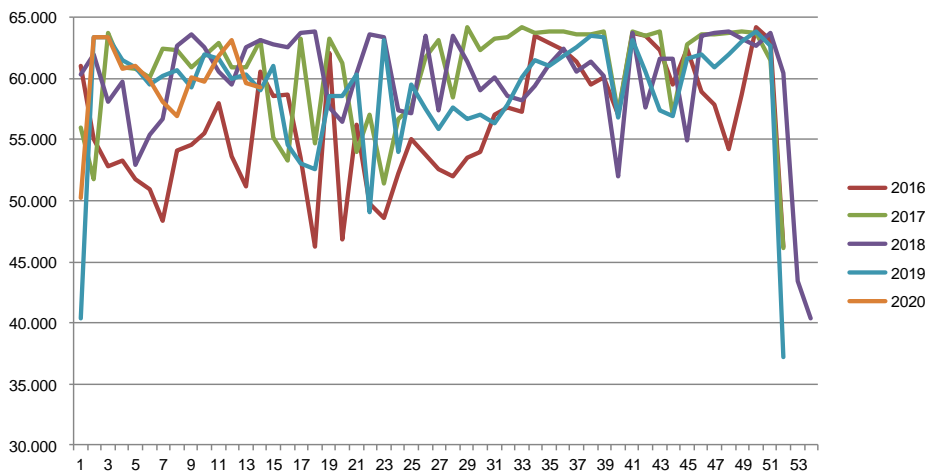

Weekly slaughtering's Danish Crown Essen

Week	2020	2019
1	50209	40.367
2	63378	63.329
3	63402	63.408
4	60747	61.468
5	61019	60.896
6	59845	59.523
7	58095	60.227
8	56897	60.695
9	60033	59.326
10	59724	62.005
11	61817	61.619
12	63130	60.030
13	59585	60.311
14	59247	59.040
15		61.006
16		54.587
17		53.110
18		52.555
19		58.603
20		58.518
21		60.282
22		49.073
23		63.195
24		53.936
25		59.462
26		57.454

Week	2020	2019
27		55.853
28		57.615
29		56.638
30		57.069
31		56.393
32		57.813
33		60.073
34		61.488
35		61.071
36		61.898
37		62.502
38		63.527
39		63.325
40		56.780
41		63.150
42		60.543
43		57.436
44		56.962
45		61.664
46		61.984
47		60.934
48		61.976
49		63.046
50		63.812
51		62.634
52		37.264
Average (week)	59.795	58.798
Total (year)	837.128	3.057.475
Change (week)	1,70%	-2,32%

Best regards
Danish Crown