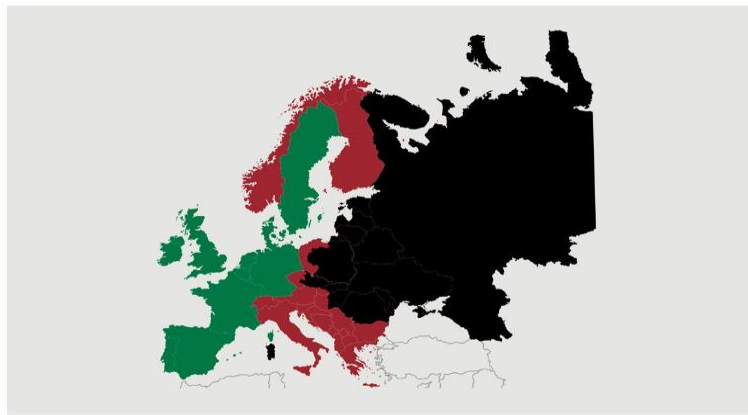

Best regards
Danish Crown

Weekly slaughtering's Danish Crown Essen

Week	2020	2019
1	50209	40.367
2	63378	63.329
3	63402	63.408
4	60747	61.468
5	61019	60.896
6	59845	59.523
7	58095	60.227
8	56897	60.695
9	60033	59.326
10	59724	62.005
11	61817	61.619
12	63130	60.030
13	59585	60.311
14	59247	59.040
15		61.006
16		54.587
17		53.110
18		52.555
19		58.603
20		58.518
21		60.282
22		49.073
23		63.195
24		53.936
25		59.462
26		57.454

Best regards
Danish Crown

African swine fever

The EU Commission's reporting system for African swine fever for EU countries and Ukraine has been updated until 29th of March.

Country	Period March 23 th - March 29 th		Year to date January 1 st - March 29 th		2019		2018	
	Pigs	Wild boars	Pigs	Wild boars	Pigs	Wild boars	Pigs	Wild boars
Estonia				18		80		230
Latvia		5		82	1	369	10	685
Lithuania		1		68	19	464	51	1.443
Poland		287	1	1.715	48	2.468	109	2.438
Italy				32	1	60	10	64
Ukraine			3	3	42	11	105	41
Czech Republic								28
Romania	4	25	194	381	1.724	683	1.163	170
Hungary		190		1.232		1.598		138
Bulgaria	1		16	207	44	165	1	5
Slovakia		6		46	11	27		
Serbia		1		39	18			
Moldova			1	16				
Belgium				3		482		161
Greece			1					
Total	5	515	216	3.842	1.908	6.407	1.449	5.403

Black area: High risk and high readiness
 Red area: High risk
 Green area: Risk

Best regards
 Danish Crown

African swine fever outbreaks in China

Cities/Regions		
Shenyang	Harbin	Great Khinogan Mountains
Zhengzhou	Yunnan	Yulin
Lianyungang	Jinshan	Guigang
Wenzhou	Jiangxi	Chongqing
Xuancheng	Shaanxi	Bome
Wuxi	Heilongjiang	Bayi
Chuzhou	Tongzhou	Gongbo'gyamda
Jiamusi	Linfen	Urumqi
Tongling	Daitongzhuangcun	Hubei
Xilin Gol	Qianshanzhen	Shizhu
Wuhu City	Huxian	Chengmai
Jilin	Dongjiang Avenue	
Songyuan	Yongning	
Gongzhuling	Siyang	
Horqin	Jiangsu	
Hohhot	Suihua	
Yingkou	Guizhou	
Zhaotong	Sanming	
Luotian	Zhuhai	
Baojing	Jinan	
Qingyang	Jinzhou	
Wuxue	Panjin	
Sichuan	Xushui	