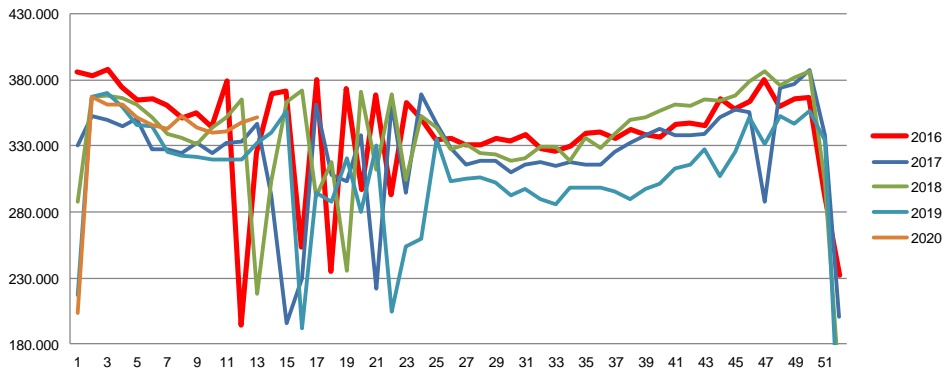

Total killings Denmark (98 % of all slaughtering's)

Week	2020	2019
1	203.768	217.081
2	367.603	367.355
3	361.313	369.764
4	361.348	359.584
5	351.634	346.402
6	345.865	344.954
7	343.499	325.222
8	352.385	322.618
9	344.474	321.585
10	340.237	319.738
11	341.090	319.738
12	348.230	320.260
13	351.305	332.764
14		340.529
15		356.482
16		192.065
17		295.046
18		287.427
19		320.386
20		280.362
21		330.707
22		204.819
23		253.658
24		260.157
25		335.424
26		303.516

Week	2020	2019
27		305.588
28		306.207
29		302.079
30		293.137
31		297.507
32		289.400
33		286.044
34		298.781
35		298.500
36		298.972
37		295.801
38		289.367
39		297.225
40		301.453
41		313.505
42		315.497
43		327.400
44		307.094
45		325.911
46		351.608
47		331.687
48		352.773
49		346.580
50		356.984
51		334.560
52		110.631
Average (week)	339.442	306.960
Total (year)	4.412.751	15.961.934

Best regards
Danish Crown