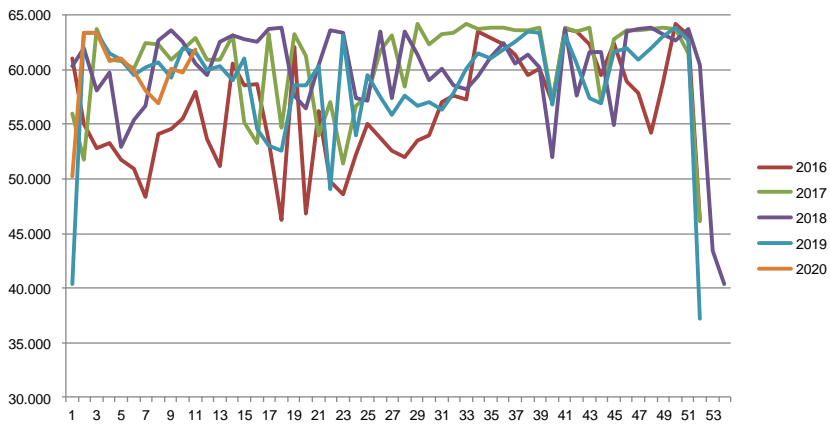

Weekly slaughtering's Danish Crown Essen

Week	2020	2019
1	50209	40.367
2	63378	63.329
3	63402	63.408
4	60747	61.468
5	61019	60.896
6	59845	59.523
7	58095	60.227
8	56897	60.695
9	60033	59.326
10	59724	62.005
11	61817	61.619
12		60.030
13		60.311
14		59.040
15		61.006
16		54.587
17		53.110
18		52.555
19		58.603
20		58.518
21		60.282
22		49.073
23		63.195
24		53.936
25		59.462
26		57.454

Week	2020	2019
27		55.853
28		57.615
29		56.638
30		57.069
31		56.393
32		57.813
33		60.073
34		61.488
35		61.071
36		61.898
37		62.502
38		63.527
39		63.325
40		56.780
41		63.150
42		60.543
43		57.436
44		56.962
45		61.664
46		61.984
47		60.934
48		61.976
49		63.046
50		63.812
51		62.634
52		37.264
Average (week)	59.561	58.798
Total (year)	655.166	3.057.475
Change (week)	1,30%	-2,32%

Best regards
Danish Crown