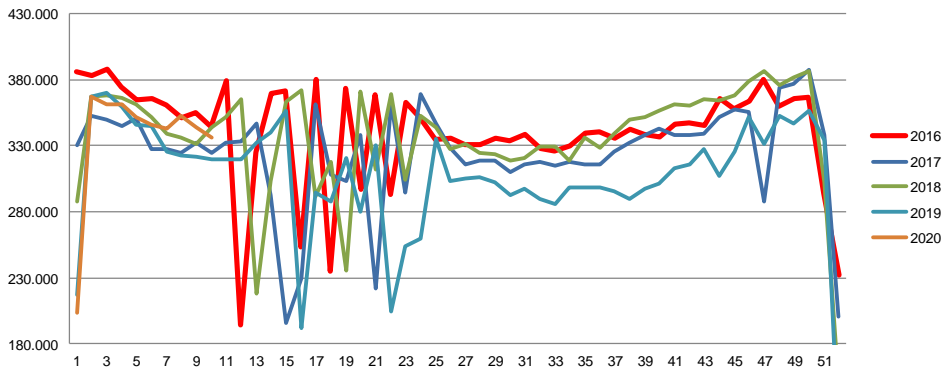

Total killings Denmark (98 % of all slaughtering's)

Week	2020	2019
1	203.768	217.081
2	367.603	367.355
3	361.313	369.764
4	361.348	359.584
5	351.634	346.402
6	345.865	344.954
7	343.499	325.222
8	352.481	322.618
9	344.393	321.585
10	335.922	319.738
11		319.738
12		320.260
13		332.764
14		340.529
15		356.482
16		192.065
17		295.046
18		287.427
19		320.386
20		280.362
21		330.707
22		204.819
23		253.658
24		260.157
25		335.424
26		303.516

Week	2020	2019
27		305.588
28		306.207
29		302.079
30		293.137
31		297.507
32		289.400
33		286.044
34		298.781
35		298.500
36		298.972
37		295.801
38		289.367
39		297.225
40		301.453
41		313.505
42		315.497
43		327.400
44		307.094
45		325.911
46		351.608
47		331.687
48		352.773
49		346.580
50		356.984
51		334.560
52		110.631
Average (week)	336.783	306.960
Total (year)	3.367.826	15.961.934

Best regards
Danish Crown