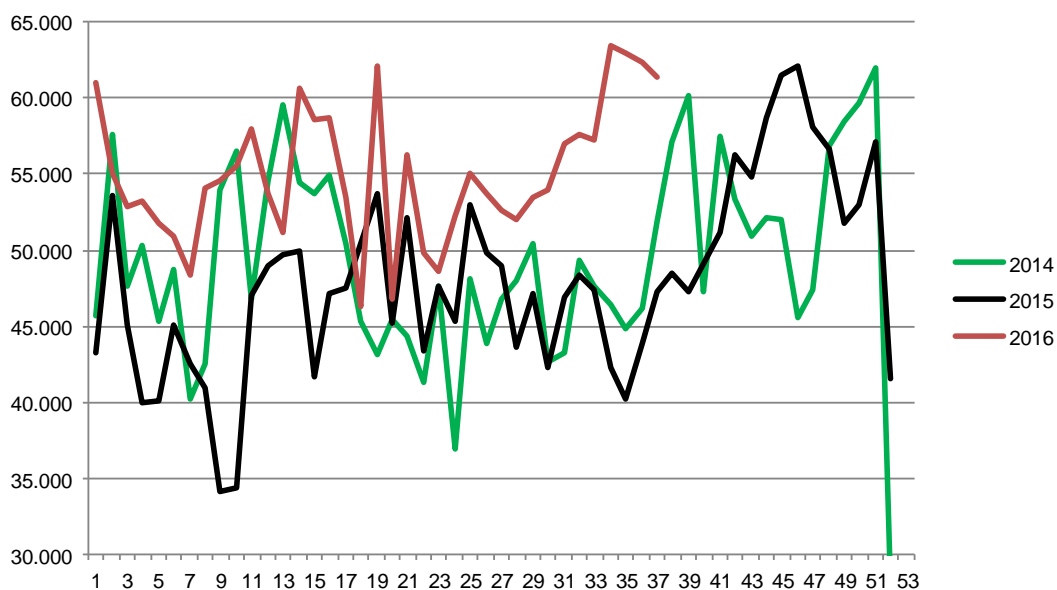

Weekly slaughtering's Danish Crown Essen

Week	2016	2015	2014
1	61.008	43.195	45.700
2	55.082	53.638	57.627
3	52.807	45.020	47.587
4	53.237	39.931	50.291
5	51.815	40.117	45.320
6	50.912	45.104	48.727
7	48.411	42.472	40.239
8	54.099	40.946	42.546
9	54.564	34.166	53.908
10	55.520	34.377	56.509
11	57.931	47.055	46.723
12	53.690	48.978	54.549
13	51.129	49.673	59.533
14	60.589	49.904	54.443
15	58.608	41.702	53.755
16	58.646	47.150	54.869
17	53.508	47.488	50.487
18	46.260	50.416	45.280
19	62.129	53.759	43.100
20	46.814	45.179	45.389
21	56.222	52.159	44.297
22	49.798	43.422	41.285
23	48.579	47.593	47.598
24	52.277	45.265	36.922
25	55.088	52.956	48.136
26	53.747	49.840	43.921

Week	2016	2015	2014
27	52.567	48.928	46.759
28	51.977	43.582	47.950
29	53.498	47.141	50.452
30	54.009	42.317	42.692
31	57.008	46.882	43.203
32	57.569	48.324	49.375
33	57.230	47.392	47.650
34	63.500	42.320	46.411
35	62.909	40.239	44.796
36	62.374	43.894	46.174
37	61.328	47.298	51.838
38		48.522	57.162
39		47.249	60.108
40		49.104	47.249
41		51.140	57.511
42		56.284	53.302
43		54.756	50.854
44		58.676	52.169
45		61.458	52.053
46		62.096	45.584
47		58.136	47.440
48		56.648	56.897
49		51.792	58.440
50		53.040	59.646
51		57.128	61.950
52		41.578	27.955
53		50.466	
Average (week)	55.039	48.073	49.315
Total (year)	2.036.439	2.497.429	2.564.361
Change (week)	14,49%	-2,52%	-5,56%

Best regards
Danish Crown