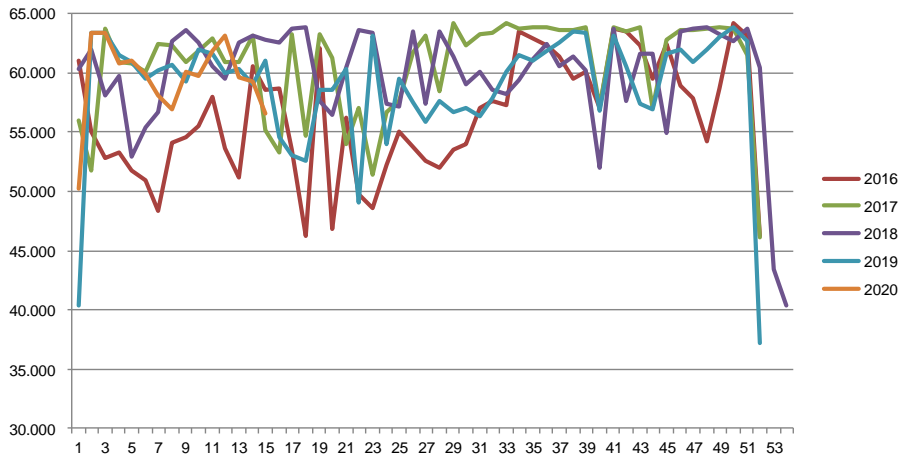

Weekly slaughtering's Danish Crown Essen

Week	2020	2019
1	50209	40.367
2	63378	63.329
3	63402	63.408
4	60747	61.468
5	61019	60.896
6	59845	59.523
7	58095	60.227
8	56897	60.695
9	60033	59.326
10	59724	62.005
11	61817	61.619
12	63130	60.030
13	59585	60.311
14	59247	59.040
15	56629	61.006
16		54.587
17		53.110
18		52.555
19		58.603
20		58.518
21		60.282
22		49.073
23		63.195
24		53.936
25		59.462
26		57.454

Week	2020	2019
27		55.853
28		57.615
29		56.638
30		57.069
31		56.393
32		57.813
33		60.073
34		61.488
35		61.071
36		61.898
37		62.502
38		63.527
39		63.325
40		56.780
41		63.150
42		60.543
43		57.436
44		56.962
45		61.664
46		61.984
47		60.934
48		61.976
49		63.046
50		63.812
51		62.634
52		37.264
Average (week)	59.584	58.798
Total (year)	893.757	3.057.475
Change (week)	1,34%	-2,32%

Best regards
Danish Crown