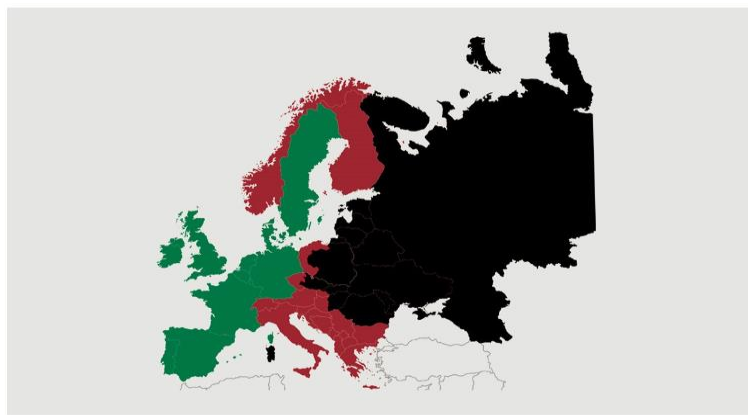

Best regards
Danish Crown

Weekly slaughtering's Danish Crown Essen

Week	2020	2019
1	50209	40.367
2	63378	63.329
3	63402	63.408
4	60747	61.468
5	61019	60.896
6	59845	59.523
7	58095	60.227
8	56897	60.695
9	60033	59.326
10	59724	62.005
11	61817	61.619
12	63130	60.030
13	59585	60.311
14	59247	59.040
15	56629	61.006
16		54.587
17		53.110
18		52.555
19		58.603
20		58.518
21		60.282
22		49.073
23		63.195
24		53.936
25		59.462
26		57.454

Best regards
Danish Crown

African swine fever

The EU Commission's reporting system for African swine fever for EU countries and Ukraine has been updated until 29th of March.

Country	Period March 23 th - March 29 th		Year to date January 1 st - March 29 th		2019		2018	
	Pigs	Wild boars	Pigs	Wild boars	Pigs	Wild boars	Pigs	Wild boars
Estonia				18		80		230
Latvia		5		82	1	369	10	685
Lithuania		1		68	19	464	51	1.443
Poland		287	1	1.715	48	2.468	109	2.438
Italy				32	1	60	10	64
Ukraine			3	3	42	11	105	41
Czech Republic								28
Romania	4	25	194	381	1.724	683	1.163	170
Hungary		190		1.232		1.598		138
Bulgaria	1		16	207	44	165	1	5
Slovakia		6		46	11	27		
Serbia		1		39	18			
Moldova			1	16				
Belgium				3		482		161
Greece			1					
Total	5	515	216	3.842	1.908	6.407	1.449	5.403

Black area: High risk and high readiness

Red area: High risk

Green area: Risk

Best regards
Danish Crown

African swine fever outbreaks in China

Cities/Regions		
Shenyang	Harbin	Great Khinogan Mountains
Zhengzhou	Yunnan	Yulin
Lianyungang	Jinshan	Guigang
Wenzhou	Jiangxi	Chongqing
Xuancheng	Shaanxi	Bome
Wuxi	Heilongjiang	Bayi
Chuzhou	Tongzhou	Gongbo'gyamda
Jiamusi	Linfen	Urumqi
Tongling	Daitongzhuangcun	Hubei
Xilin Gol	Qianshanzhen	Shizhu
Wuhu City	Huxian	Chengmai
Jilin	Dongjiang Avenue	
Songyuan	Yongning	
Gongzhuling	Siyang	
Horqin	Jiangsu	
Hohhot	Suihua	
Yingkou	Guizhou	
Zhaotong	Sanming	
Luotian	Zhuhai	
Baojing	Jinan	
Qingyang	Jinzhou	
Wuxue	Panjin	
Sichuan	Xushui	