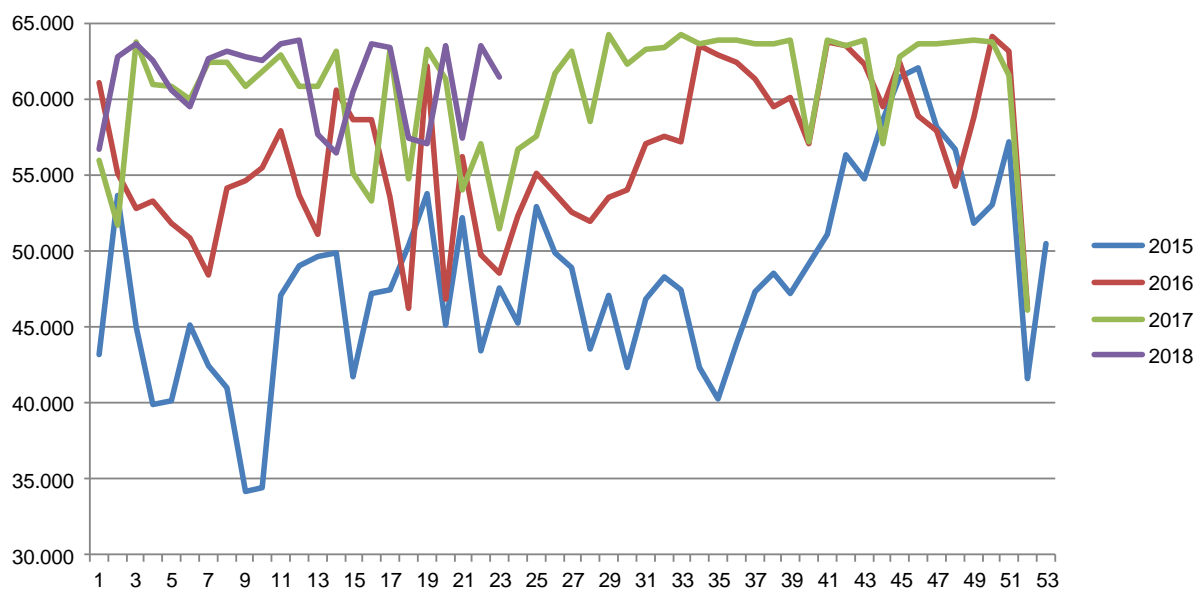

Weekly slaughtering's Danish Crown Essen

Week	2018	2017	2016
1	56.737	55.941	61.008
2	62.716	51.750	55.082
3	63.596	63.697	52.807
4	62.579	60.900	53.237
5	60.584	60.849	51.815
6	59.507	60.034	50.912
7	62.597	62.439	48.411
8	63.178	62.356	54.099
9	62.731	60.854	54.564
10	62.555	61.852	55.520
11	63.673	62.925	57.931
12	63.832	60.855	53.690
13	57.666	60.885	51.129
14	56.402	63.124	60.589
15	60.480	55.147	58.608
16	63.566	53.305	58.646
17	63.393	63.211	53.508
18	57.370	54.697	46.260
19	57.111	63.208	62.129
20	63.484	61.278	46.814
21	57.400	53.958	56.222
22	63.529	57.051	49.798
23	61.383	51.432	48.579
24		56.730	52.277
25		57.586	55.088
26		61.698	53.747

Week	2018	2017	2016
27		63.096	52.567
28		58.468	51.977
29		64.235	53.498
30		62.340	54.009
31		63.228	57.008
32		63.406	57.569
33		64.249	57.230
34		63.679	63.500
35		63.894	62.909
36		63.887	62.374
37		63.630	61.328
38		63.653	59.540
39		63.847	60.082
40		57.194	57.049
41		63.846	63.693
42		63.544	63.445
43		63.895	62.265
44		57.086	59.466
45		62.761	62.394
46		63.598	58.916
47		63.642	57.902
48		63.704	54.257
49		63.813	58.725
50		63.709	64.147
51		61.524	63.091
52		46.076	46.280
53			
Average (week)	61.133	60.649	56.302
Total (year)	1.406.069	3.153.766	2.927.691
Change (week)	0,80%	7,72%	17,23%

Best regards
Danish Crown