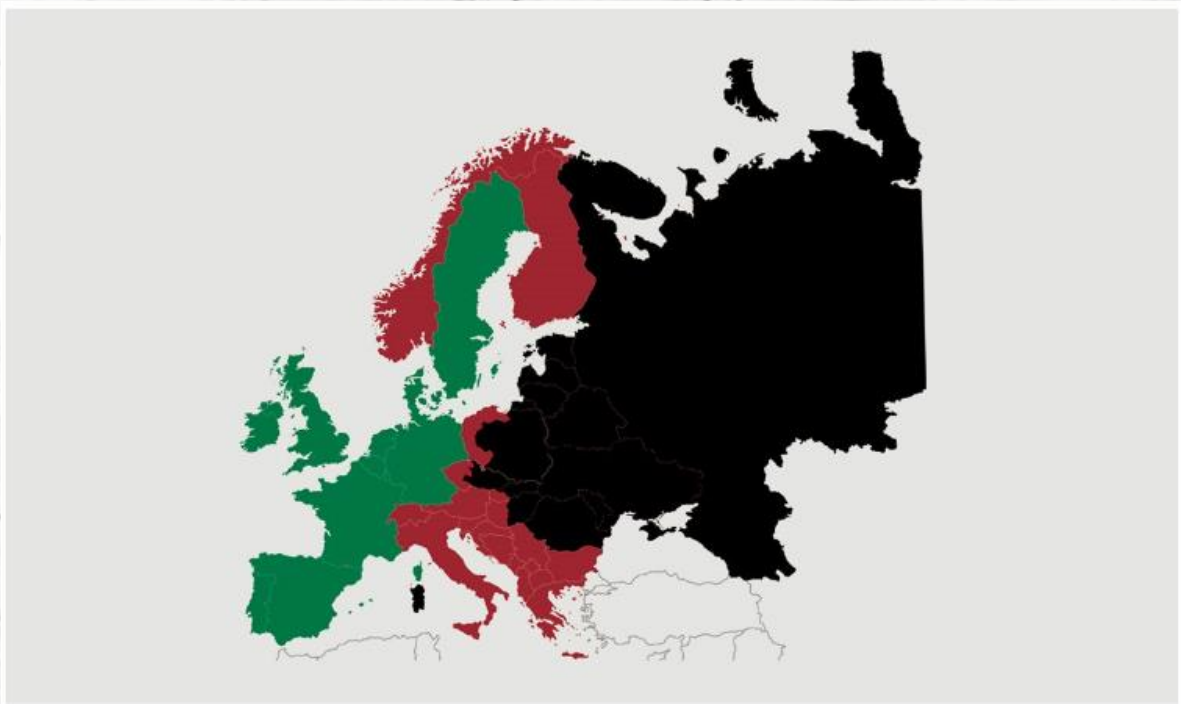

## Weekly slaughtering's Danish Crown Essen

Week	2018	2017	2016
1	56.737	55.941	61.008
2	62.716	51.750	55.082
3	63.596	63.697	52.807
4	62.579	60.900	53.237
5	60.584	60.849	51.815
6	59.507	60.034	50.912
7	62.597	62.439	48.411
8	63.178	62.356	54.099
9	62.731	60.854	54.564
10	62.555	61.852	55.520
11	63.673	62.925	57.931
12	63.832	60.855	53.690
13	57.666	60.885	51.129
14	56.402	63.124	60.589
15	60.480	55.147	58.608
16	63.566	53.305	58.646
17	63.393	63.211	53.508
18	57.370	54.697	46.260
19	57.111	63.208	62.129
20	63.484	61.278	46.814
21	57.400	53.958	56.222
22	63.529	57.051	49.798
23	61.383	51.432	48.579
24		56.730	52.277
25		57.586	55.088
26		61.698	53.747

Week	2018	2017	2016
27		63.096	52.567
28		58.468	51.977
29		64.235	53.498
30		62.340	54.009
31		63.228	57.008
32		63.406	57.569
33		64.249	57.230
34		63.679	63.500
35		63.894	62.909
36		63.887	62.374
37		63.630	61.328
38		63.653	59.540
39		63.847	60.082
40		57.194	57.049
41		63.846	63.693
42		63.544	63.445
43		63.895	62.265
44		57.086	59.466
45		62.761	62.394
46		63.598	58.916
47		63.642	57.902
48		63.704	54.257
49		63.813	58.725
50		63.709	64.147
51		61.524	63.091
52		46.076	46.280
53			
<b>Average (week)</b>	61.133	60.649	56.302
<b>Total (year)</b>	1.406.069	3.153.766	2.927.691
<b>Change (week)</b>	0,80%	7,72%	17,23%

Best regards  
Danish Crown

## African swine fever

The EU Commission's reporting system for African swine fever for EU countries and Ukraine has been updated until 3<sup>rd</sup> of June.

Country	Period May 28 <sup>th</sup> – June 3 <sup>rd</sup>		Year to date January 1 <sup>st</sup> – June 3 <sup>rd</sup>	
	Pigs	Wild boars	Pigs	Wild boars
<u>Estonia</u>		1		157
<u>Latvia</u>		4		335
<u>Lithuania</u>		10		928
<u>Poland</u>		31	8	1310
<u>Italy</u>	1		3	24
<u>Ukraine</u>	1		32	27
<u>Czech republic</u>				28
<u>Romania</u>		1	3	1
<u>Hungary</u>		6		14