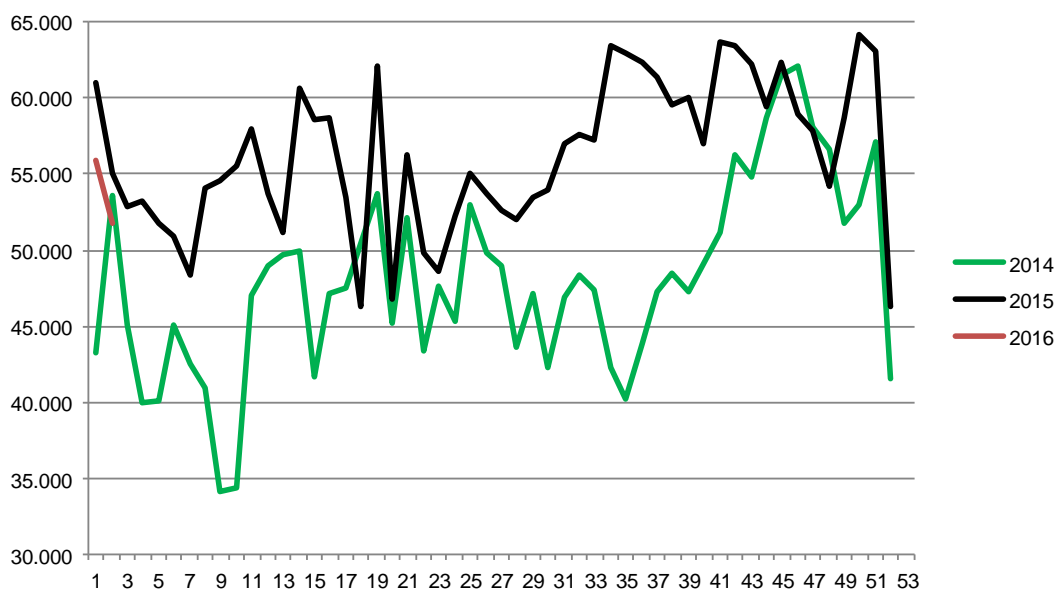

Weekly slaughtering's Danish Crown Essen

Week	2017	2016	2015
1	55.941	61.008	43.195
2	51.750	55.082	53.638
3		52.807	45.020
4		53.237	39.931
5		51.815	40.117
6		50.912	45.104
7		48.411	42.472
8		54.099	40.946
9		54.564	34.166
10		55.520	34.377
11		57.931	47.055
12		53.690	48.978
13		51.129	49.673
14		60.589	49.904
15		58.608	41.702
16		58.646	47.150
17		53.508	47.488
18		46.260	50.416
19		62.129	53.759
20		46.814	45.179
21		56.222	52.159
22		49.798	43.422
23		48.579	47.593
24		52.277	45.265
25		55.088	52.956
26		53.747	49.840

Week	2017	2016	2015
27		52.567	48.928
28		51.977	43.582
29		53.498	47.141
30		54.009	42.317
31		57.008	46.882
32		57.569	48.324
33		57.230	47.392
34		63.500	42.320
35		62.909	40.239
36		62.374	43.894
37		61.328	47.298
38		59.540	48.522
39		60.082	47.249
40		57.049	49.104
41		63.693	51.140
42		63.445	56.284
43		62.265	54.756
44		59.466	58.676
45		62.394	61.458
46		58.916	62.096
47		57.902	58.136
48		54.257	56.648
49		58.725	51.792
50		64.147	53.040
51		63.091	57.128
52		46.280	41.578
53			50.466
Average (week)	53.846	56.302	48.073
Total (year)	107.691	2.927.691	2.497.429
Change (week)	-4,36%	17,12%	-2,52%

Best regards
Danish Crown