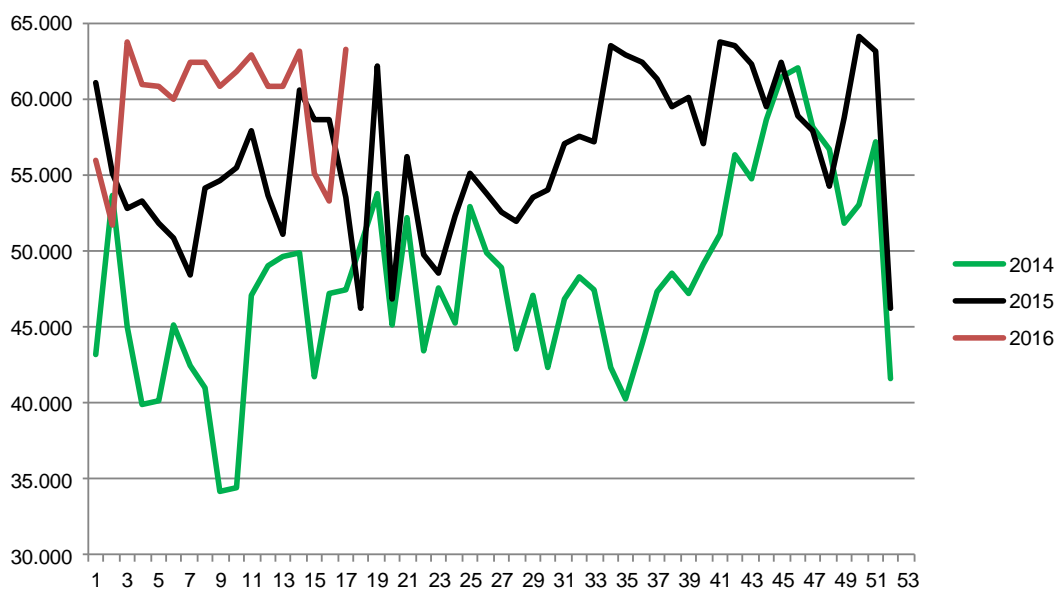

Weekly slaughtering's Danish Crown Essen

Week	2017	2016	2015
1	55.941	61.008	43.195
2	51.750	55.082	53.638
3	63.697	52.807	45.020
4	60.900	53.237	39.931
5	60.849	51.815	40.117
6	60.034	50.912	45.104
7	62.439	48.411	42.472
8	62.356	54.099	40.946
9	60.854	54.564	34.166
10	61.852	55.520	34.377
11	62.925	57.931	47.055
12	60.855	53.690	48.978
13	60.885	51.129	49.673
14	63.124	60.589	49.904
15	55.147	58.608	41.702
16	53.305	58.646	47.150
17	63.211	53.508	47.488
18		46.260	50.416
19		62.129	53.759
20		46.814	45.179
21		56.222	52.159
22		49.798	43.422
23		48.579	47.593
24		52.277	45.265
25		55.088	52.956
26		53.747	49.840

Week	2017	2016	2015
27		52.567	48.928
28		51.977	43.582
29		53.498	47.141
30		54.009	42.317
31		57.008	46.882
32		57.569	48.324
33		57.230	47.392
34		63.500	42.320
35		62.909	40.239
36		62.374	43.894
37		61.328	47.298
38		59.540	48.522
39		60.082	47.249
40		57.049	49.104
41		63.693	51.140
42		63.445	56.284
43		62.265	54.756
44		59.466	58.676
45		62.394	61.458
46		58.916	62.096
47		57.902	58.136
48		54.257	56.648
49		58.725	51.792
50		64.147	53.040
51		63.091	57.128
52		46.280	41.578
53			50.466
Average (week)	60.007	56.302	48.073
Total (year)	1.020.124	2.927.691	2.497.429
Change (week)	6,58%	17,12%	-2,52%

Best regards
Danish Crown