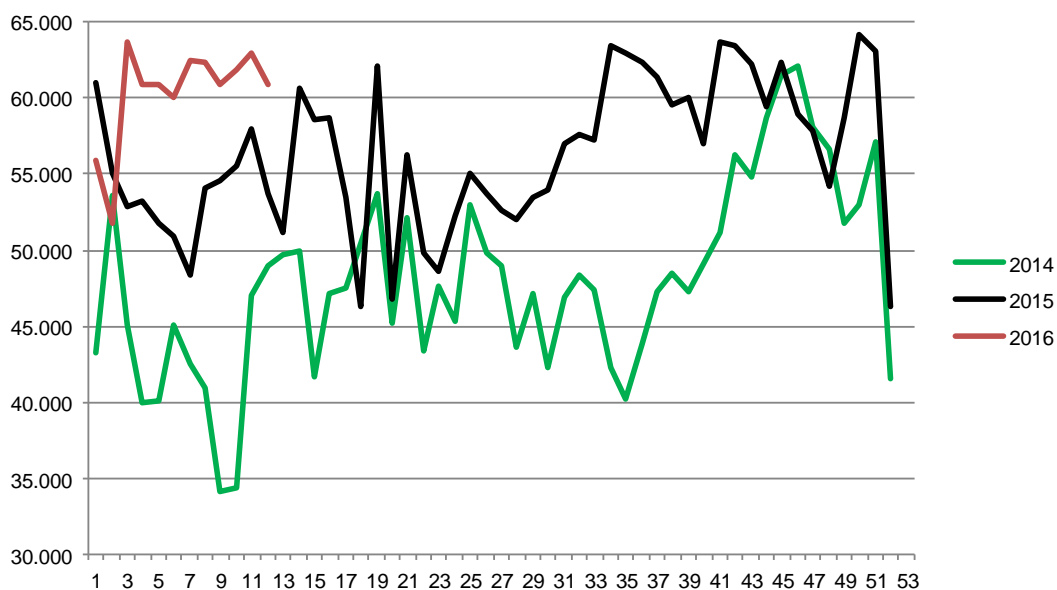

Weekly slaughtering's Danish Crown Essen

Week	2017	2016	2015
1	55.941	61.008	43.195
2	51.750	55.082	53.638
3	63.697	52.807	45.020
4	60.900	53.237	39.931
5	60.849	51.815	40.117
6	60.034	50.912	45.104
7	62.439	48.411	42.472
8	62.356	54.099	40.946
9	60.854	54.564	34.166
10	61.852	55.520	34.377
11	62.925	57.931	47.055
12	60.855	53.690	48.978
13		51.129	49.673
14		60.589	49.904
15		58.608	41.702
16		58.646	47.150
17		53.508	47.488
18		46.260	50.416
19		62.129	53.759
20		46.814	45.179
21		56.222	52.159
22		49.798	43.422
23		48.579	47.593
24		52.277	45.265
25		55.088	52.956
26		53.747	49.840

Week	2017	2016	2015
27		52.567	48.928
28		51.977	43.582
29		53.498	47.141
30		54.009	42.317
31		57.008	46.882
32		57.569	48.324
33		57.230	47.392
34		63.500	42.320
35		62.909	40.239
36		62.374	43.894
37		61.328	47.298
38		59.540	48.522
39		60.082	47.249
40		57.049	49.104
41		63.693	51.140
42		63.445	56.284
43		62.265	54.756
44		59.466	58.676
45		62.394	61.458
46		58.916	62.096
47		57.902	58.136
48		54.257	56.648
49		58.725	51.792
50		64.147	53.040
51		63.091	57.128
52		46.280	41.578
53			50.466
Average (week)	60.371	56.302	48.073
Total (year)	724.452	2.927.691	2.497.429
Change (week)	7,23%	17,12%	-2,52%

Best regards
Danish Crown