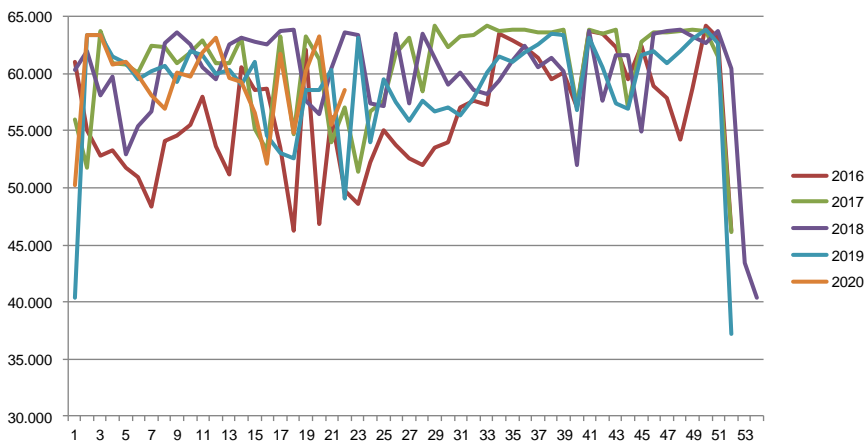

Weekly slaughtering's Danish Crown Essen

Week	2020	2019
1	50209	40.367
2	63378	63.329
3	63402	63.408
4	60747	61.468
5	61019	60.896
6	59845	59.523
7	58095	60.227
8	56897	60.695
9	60033	59.326
10	59724	62.005
11	61817	61.619
12	63130	60.030
13	59585	60.311
14	59247	59.040
15	56629	61.006
16	52081	54.587
17	61680	53.110
18	54760	52.555
19	60222	58.603
20	63225	58.518
21	55570	60.282
22	58517	49.073
23		63.195
24		53.936
25		59.462
26		57.454

Week	2020	2019
27		55.853
28		57.615
29		56.638
30		57.069
31		56.393
32		57.813
33		60.073
34		61.488
35		61.071
36		61.898
37		62.502
38		63.527
39		63.325
40		56.780
41		63.150
42		60.543
43		57.436
44		56.962
45		61.664
46		61.984
47		60.934
48		61.976
49		63.046
50		63.812
51		62.634
52		37.264
Average (week)	59.082	58.798
Total (year)	1.299.812	3.057.475
Change (week)	0,48%	-2,32%

Best regards
Danish Crown