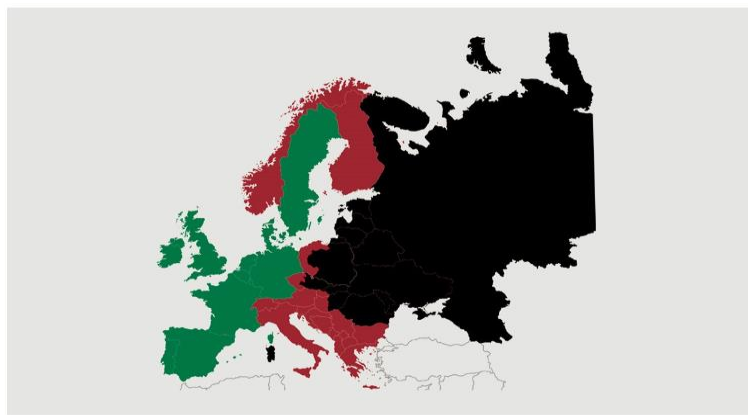

Best regards
Danish Crown

Weekly slaughtering's Danish Crown Essen

Week	2020	2019
1	50209	40.367
2	63378	63.329
3	63402	63.408
4	60747	61.468
5	61019	60.896
6	59845	59.523
7	58095	60.227
8	56897	60.695
9	60033	59.326
10	59724	62.005
11	61817	61.619
12	63130	60.030
13	59585	60.311
14	59247	59.040
15	56629	61.006
16	52081	54.587
17	61680	53.110
18	54760	52.555
19	60222	58.603
20	63225	58.518
21	55570	60.282
22	58517	49.073
23		63.195
24		53.936
25		59.462
26		57.454

Best regards
Danish Crown

African swine fever

The EU Commission's reporting system for African swine fever for EU countries and Ukraine has been updated until 24th of May.

Country	Period May 18 th - May 24 th		Year to date January 1 st - May 24 th		2019		2018	
	Pigs	Wild boars	Pigs	Wild boars	Pigs	Wild boars	Pigs	Wild boars
Estonia		1		22		80		230
Latvia		3		114	1	369	10	685
Lithuania			1	96	19	464	51	1.443
Poland		92	2	2.487	48	2.468	109	2.438
Italy				32	1	60	10	64
Ukraine	1		6	4	42	11	105	41
Czech Republic								28
Romania	11	12	258	480	1.724	683	1.163	170
Hungary		120		2.544		1.598		138
Bulgaria		1	17	320	44	165	1	5
Slovakia		6		112	11	27		
Serbia				41	18			
Moldova		2	1	30				
Belgium				3		482		161
Greece			1					
Total	12	237	286	6.285	1.908	6.407	1.449	5.403

Black area: High risk and high readiness
 Red area: High risk
 Green area: Risk

Best regards
 Danish Crown

African swine fever outbreaks in China

Cities/Regions		
Shenyang	Harbin	Great Khinogan Mountains
Zhengzhou	Yunnan	Yulin
Lianyungang	Jinshan	Guigang
Wenzhou	Jiangxi	Chongqing
Xuancheng	Shaanxi	Bome
Wuxi	Heilongjiang	Bayi
Chuzhou	Tongzhou	Gongbo'gyamda
Jiamusi	Linfen	Urumqi
Tongling	Daitongzhuangcun	Hubei
Xilin Gol	Qianshanzhen	Shizhu
Wuhu City	Huxian	Chengmai
Jilin	Dongjiang Avenue	
Songyuan	Yongning	
Gongzhuling	Siyang	
Horqin	Jiangsu	
Hohhot	Suihua	
Yingkou	Guizhou	
Zhaotong	Sanming	
Luotian	Zhuhai	
Baojing	Jinan	
Qingyang	Jinzhou	
Wuxue	Panjin	
Sichuan	Xushui	