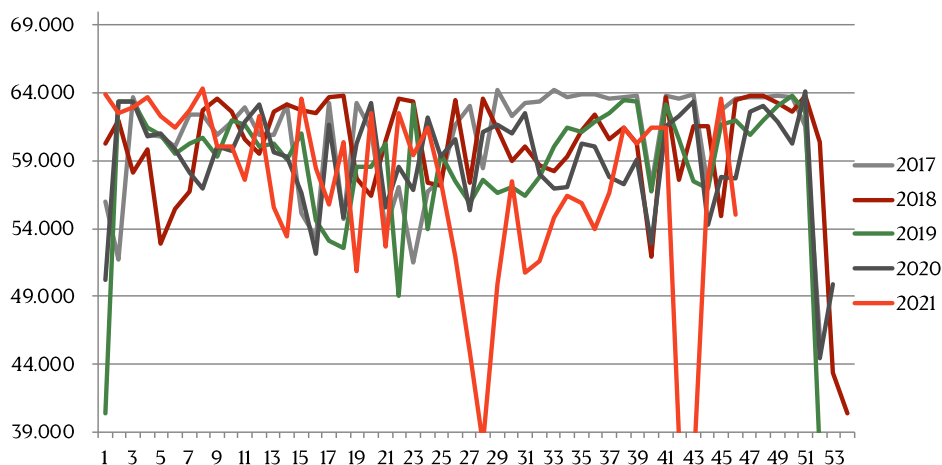

Weekly slaughtering's Danish Crown Essen

Week	2021	2020
1	63856	50.209
2	62474	63.378
3	62901	63.402
4	63648	60.747
5	62280	61.019
6	61.404	59.845
7	62.697	58.095
8	64.376	56.897
9	60.006	60.033
10	60.090	59.724
11	57.586	61.817
12	62.295	63.130
13	55.569	59.585
14	53.423	59.247
15	63.548	56.629
16	58.421	52.081
17	55.717	61.680
18	60.384	54.760
19	50.877	60.222
20	62.542	63.225
21	52.670	55.570
22	62.469	58.517
23	59.450	56.849
24	61.404	62.218
25	57.500	59.332
26	51.933	60.534

Week	2021	2020
27	44.797	55.300
28	38.123	61.076
29	49.868	61.663
30	57.500	61.043
31	50.774	62.529
32	51.559	58.016
33	54.798	56.966
34	56.360	57.021
35	55.882	60.226
36	53.994	60.086
37	56.642	57.850
38	61.393	57.241
39	60.221	59.037
40	61.393	52.913
41	61.412	61.570
42	38.584	62.290
43	36.007	63.361
44	57.760	54.244
45	63.622	57.791
46	55.005	57.701
47		62.613
48		62.997
49		61.829
50		60.254
51		64.077
52		44.436
53		49.926
Average (week)	56.852	58.921
Total (year)	2.615.214	3.122.801
Change (week)	-3,51%	0,21%

Best regards,
Danish Crown