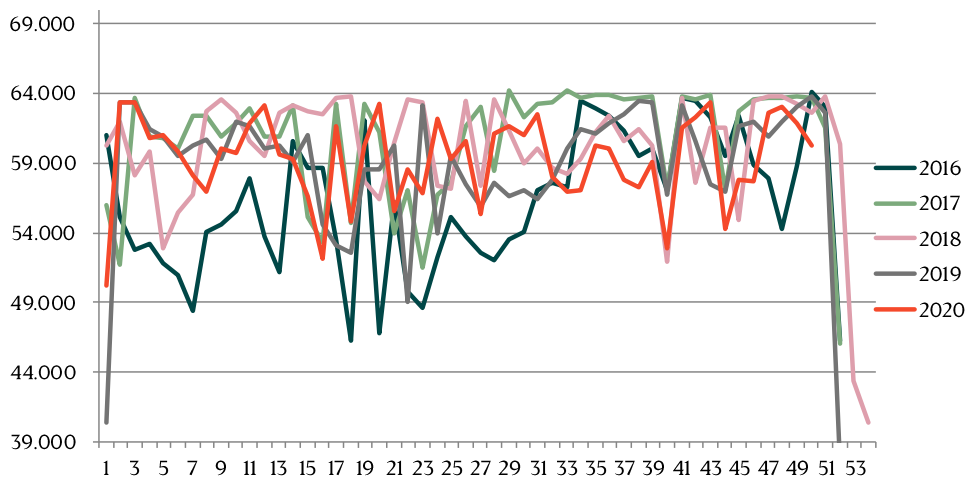

Weekly slaughtering's Danish Crown Essen

Week	2020	2019
1	50.209	40.367
2	63.378	63.329
3	63.402	63.408
4	60.747	61.468
5	61.019	60.896
6	59.845	59.523
7	58.095	60.227
8	56.897	60.695
9	60.033	59.326
10	59.724	62.005
11	61.817	61.619
12	63.130	60.030
13	59.585	60.311
14	59.247	59.040
15	56.629	61.006
16	52.081	54.587
17	61.680	53.110
18	54.760	52.555
19	60.222	58.603
20	63.225	58.518
21	55.570	60.282
22	58.517	49.073
23	56.849	63.195
24	62.218	53.936
25	59.332	59.462
26	60.534	57.454

Week	2020	2019
27	55.300	55.853
28	61.076	57.615
29	61.663	56.638
30	61.043	57.069
31	62.529	56.393
32	58.016	57.813
33	56.966	60.073
34	57.021	61.488
35	60.226	61.071
36	60.086	61.898
37	57.850	62.502
38	57.241	63.527
39	59.037	63.325
40	52.913	56.780
41	61.570	63.150
42	62.290	60.543
43	63.361	57.436
44	54.244	56.962
45	57.791	61.664
46	57.701	61.984
47	62.613	60.934
48	62.997	61.976
49	61.829	63.046
50	60.254	63.812
51		62.634
52		37.264
Average (week)	59.287	58.798
Total (year)	2.964.362	3.057.475
Change (week)	0,83%	-2,32%

Best regards,
Danish Crown