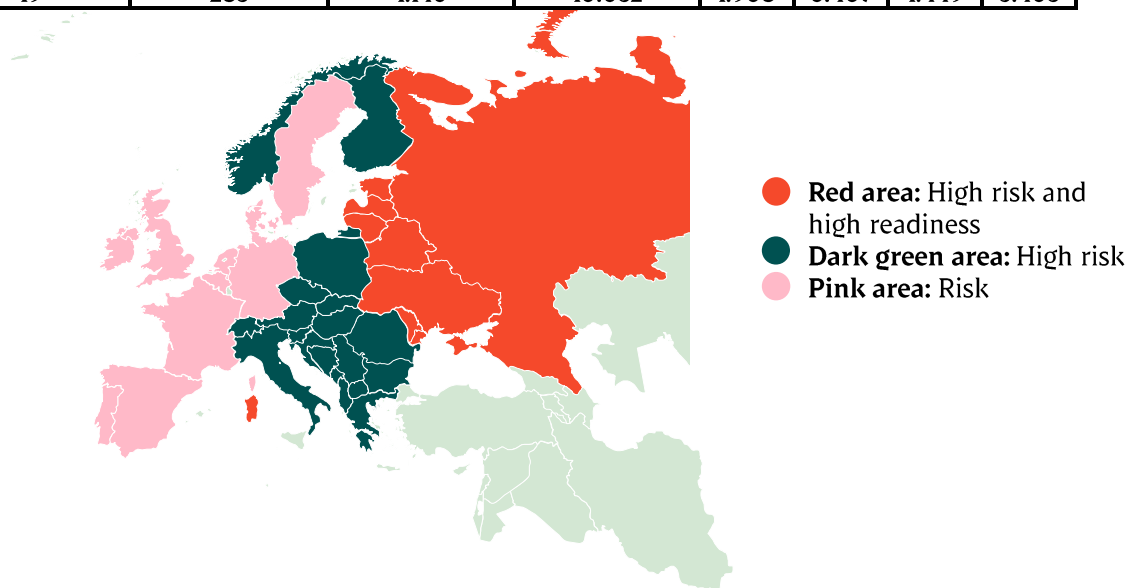

Week	2020	2019
27	55.300	55.853
28	61.076	57.615
29	61.663	56.638
30	61.043	57.069
31	62.529	56.393
32	58.016	57.813
33	56.966	60.073
34	57.021	61.488
35	60.226	61.071
36	60.086	61.898
37	57.850	62.502
38	57.241	63.527
39	59.037	63.325
40	52.913	56.780
41	61.570	63.150
42	62.290	60.543
43	63.361	57.436
44	54.244	56.962
45	57.791	61.664
46	57.701	61.984
47	62.613	60.934
48	62.997	61.976
49	61.829	63.046
50	60.254	63.812
51		62.634
52		37.264
Average (week)	59.287	58.798
Total (year)	2.964.362	3.057.475
Change (week)	0,83%	-2,32%

Best regards,
Danish Crown

African swine fever

The EU Commission's reporting system for African swine fever for EU countries and Ukraine has been updated until 15th of November.

Period November 30 th - December 6 th		Year to date January 1 st – December 6 th		2019		2018	
Piġs	Wild boars	Piġs	Wild boars	Piġs	Wild boars	Piġs	Wild boars
			62		80		230
	5	3	274	1	369	10	685
	3	3	206	19	464	51	1.443
	90	103	3.779	48	2.468	109	2.438
	2		38	1	60	10	64
2		21	4	42	11	105	41
							28
17	14	962	784	1.724	683	1.163	170
	90		3.833		1.598		138
		19	450	44	165	1	5
	13	17	274	11	27		
		15	41	18			
		2	30				
			3		482		161
	66		254				
		1					
19	283	1.146	10.032	1.908	6.407	1.449	5.403

Best regards,
Danish Crown

African swine fever outbreaks in China

Cities/Regions		
Shenyang	Harbin	Great Khinogan Mountains
Zhengzhou	Yunnan	Yulin
Lianyungang	Jinshan	Guigang
Wenzhou	Jiangxi	Chongqing
Xuancheng	Shaanxi	Bome
Wuxi	Heilongjiang	Bayi
Chuzhou	Tongzhou	Gongbo'gyamda
Jiamusi	Linfen	Urumqi
Tongling	Daitongzhuangcun	Hubei
Xilin Gol	Qianshanzhen	Shizhu
Wuhu City	Huxian	Chengmai
Jilin	Dongjiang Avenue	
Songyuan	Yongning	
Gongzhuling	Siyang	
Horqin	Jiangsu	
Hohhot	Suihua	
Yingkou	Guizhou	
Zhaotong	Sanming	
Luotian	Zhuhai	
Baojing	Jinan	
Qingyang	Jinzhou	
Wuxue	Panjin	
Sichuan	Xushui	