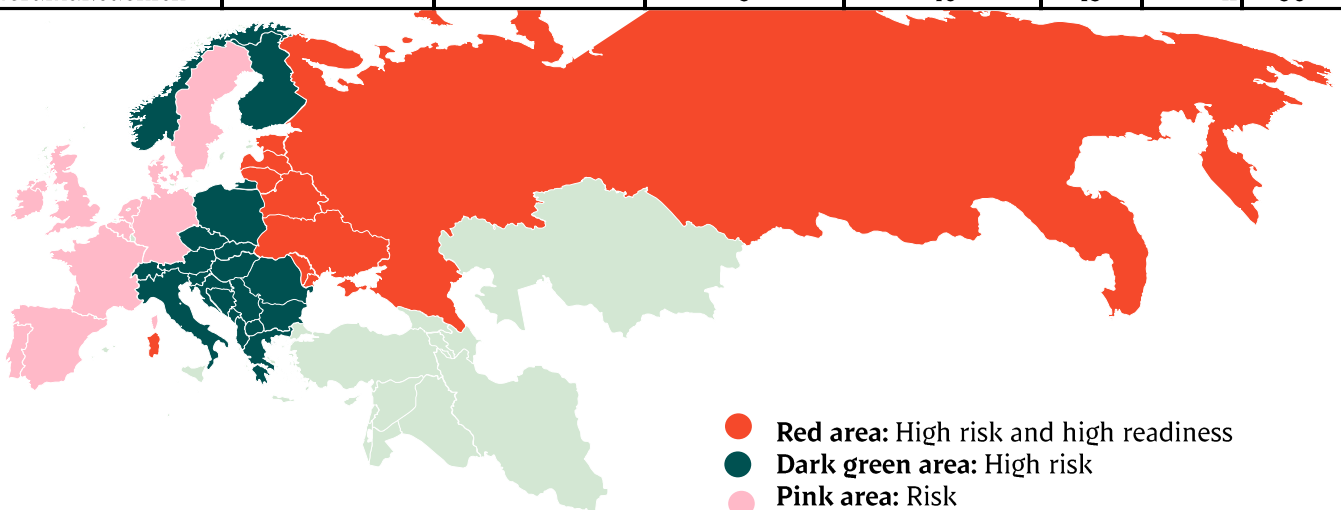

Week		
27	57.656	
28	54.305	
29	54.413	39997
30	53.827	42.192
31	55.107	39.192
32	51.698	40.034
33	56.257	39.660
34	56.773	39.096
35	57.174	38.859
36	57.174	35.620
37	55.645	37.145
38	55.782	37.378
39		38.164
40	49.061	32.749
41	57.674	41.020
42	60.918	37.240
43	60.261	39.895
44		33.918
45		41.021
46		38.912
47		39.347
48		38.856
49		38.879
50		40.133
51		40.248
52		26.124
53		
Average (week)		
Total (year)		
Change (week)		

Best regards,
Danish Crown

African swine fever

The EU Commission's reporting system for African swine fever for EU countries and Ukraine has been updated until 24th of July.

Country	Period		Year to date		2023		2022	
	Okt. 17th - Oct. 23rd 2024		Jan.1st - Oct. 23rd 2024		Piġs	Wild boars	Piġs	Wild boars
Estonia				19	2	53		
Latvia		29	7	693	8	730	6	9
Lithuania		4	8	462	3	439	16	3
Poland		19	44	1.495	30	2.744	14	2
Italy (Sardinia)	1	2	30	1.148	17	1.047	4	2
Ukraine	1		63	12	37	9	7	
Czech Republic				27		56		
Romania	6		171	121	740	292	329	4
Hungary		2		299		407		5
Bulgaria			1	113	3	322	2	3
Slovakia		5	1	123		546	5	5
Serbia	5		266	88	991	213	107	1
Moldova			11	6	19			
Montenegro				1		6	14	
Bosnia-Hercegovina			31	36	1.508	22		
Croatia			6	38	1.124	11		
Nordmakedonien			3	40	15	41	30	

Best regards,
Danish Crown

African swine fever outbreaks in China

Cities/Regions		
Shenyang	Harbin	Great Khinogan Mountains
Zhengzhou	Yunnan	Yulin
Lianyungang	Jinshan	Guigang
Wenzhou	Jiangxi	Chongqing
Xuancheng	Shaanxi	Bome
Wuxi	Heilongjiang	Bayi
Chuzhou	Tongzhou	Gongbo'gyamda
Jiamusi	Linfen	Urumqi
Tongling	Daitongzhuangcun	Hubei
Xilin Gol	Qianshanzhen	Shizhu
Wuhu City	Huxian	Chengmai
Jilin	Dongjiang Avenue	
Songyuan	Yongning	
Gongzhuling	Siyang	
Horgin	Jiangsu	
Hohhot	Suihua	
Yingkou	Guizhou	
Zhaotong	Sanming	
Luotian	Zhuhai	
Baojing	Jinan	
Qingyang	Jinzhou	
Wuxue	Panjin	
Sichuan	Xushui	