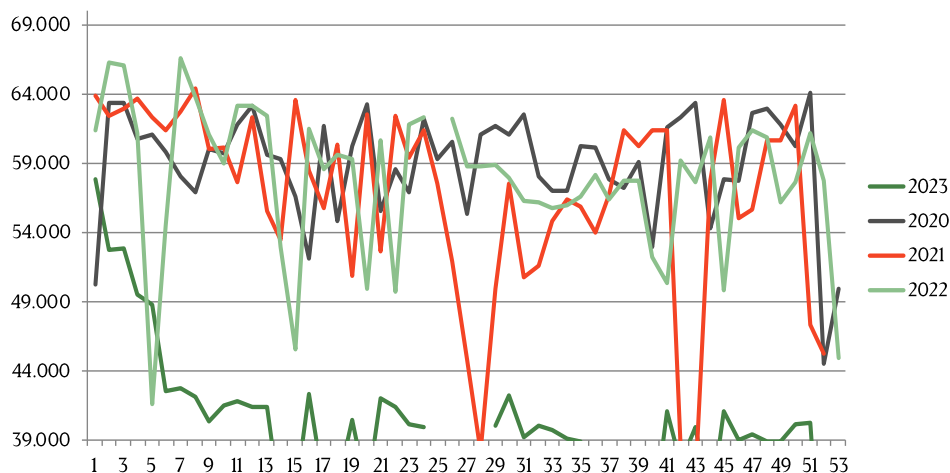

Weekly slaughtering's Danish Crown Essen

Week	2024	2023
1	33.508	57.867
2	39.696	52709
3	39.963	52844
4	40.949	49.518
5	40.523	48762
6	51.122	42.464
7	51.181	42.706
8	51.721	42106
9	51.663	40341
10	50.959	41433
11	52.025	41.726
12	52.015	41.316
13	44.149	41381
14	43.431	34205
15	53.283	35043
16	54.081	42248
17	56.088	35631
18	47.023	35.664
19	47.125	40.401
20	58.496	35.179
21	44.650	41.975
22	56.827	41.390
23	56.158	40.132
24	56.648	39.901
25	54.839	
26	54.503	

Week		
27	57.656	
28	54.305	
29	54.413	39997
30	53.827	42.192
31	55.107	39.192
32	51.698	40.034
33	56.257	39.660
34	56.773	39.096
35	57.174	38.859
36	57.174	35.620
37	55.645	37.145
38	55.782	37.378
39		38.164
40	49.061	32.749
41	57.674	41.020
42	60.918	37.240
43	60.261	39.895
44		33.918
45		41.021
46		38.912
47		39.347
48		38.856
49		38.879
50		40.133
51		40.248
52		26.124
53		
Average (week)		
Total (year)		
Change (week)		

Best regards,
Danish Crown