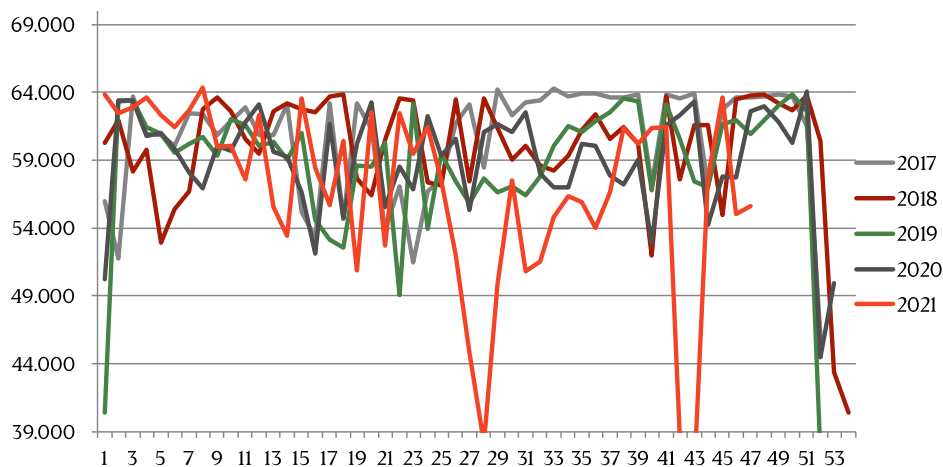

Weekly slaughtering's Danish Crown Essen

Week	2021	2020
1	63856	50.209
2	62474	63.378
3	62901	63.402
4	63648	60.747
5	62280	61.019
6	61.404	59.845
7	62.697	58.095
8	64.376	56.897
9	60.006	60.033
10	60.090	59.724
11	57.586	61.817
12	62.295	63.130
13	55.569	59.585
14	53.423	59.247
15	63.548	56.629
16	58.421	52.081
17	55.717	61.680
18	60.384	54.760
19	50.877	60.222
20	62.542	63.225
21	52.670	55.570
22	62.469	58.517
23	59.450	56.849
24	61.404	62.218
25	57.500	59.332
26	51.933	60.534

Week	2021	2020
27	44.797	55.300
28	38.123	61.076
29	49.868	61.663
30	57.500	61.043
31	50.774	62.529
32	51.559	58.016
33	54.798	56.966
34	56.360	57.021
35	55.882	60.226
36	53.994	60.086
37	56.642	57.850
38	61.393	57.241
39	60.221	59.037
40	61.393	52.913
41	61.412	61.570
42	38.584	62.290
43	36.007	63.361
44	57.760	54.244
45	63.622	57.791
46	55.005	57.701
47	55.643	62.613
48		62.997
49		61.829
50		60.254
51		64.077
52		44.436
53		49.926
Average (week)	56.827	58.921
Total (year)	2.670.857	3.122.801
Change (week)	-3,55%	0,21%

Best regards,
Danish Crown