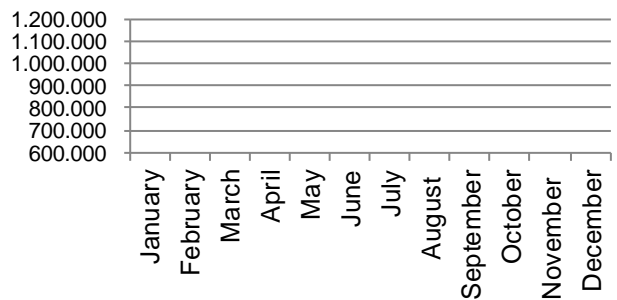

Total - 2017

Best regards
Danish Crown