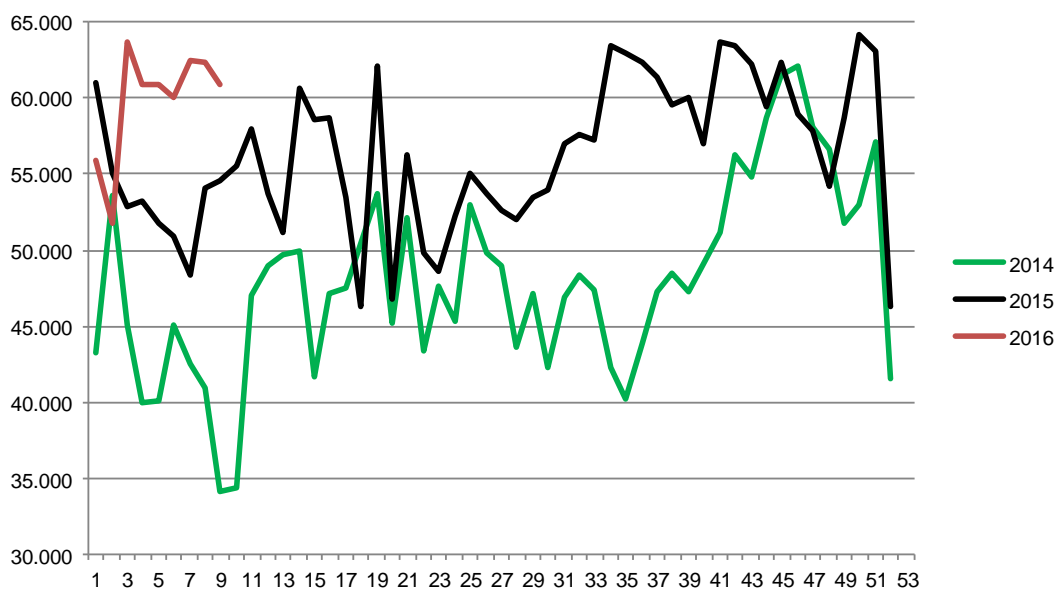

Weekly slaughtering's Danish Crown Essen

Week	2017	2016	2015
1	55.941	61.008	43.195
2	51.750	55.082	53.638
3	63.697	52.807	45.020
4	60.900	53.237	39.931
5	60.849	51.815	40.117
6	60.034	50.912	45.104
7	62.439	48.411	42.472
8	62.356	54.099	40.946
9	60.854	54.564	34.166
10		55.520	34.377
11		57.931	47.055
12		53.690	48.978
13		51.129	49.673
14		60.589	49.904
15		58.608	41.702
16		58.646	47.150
17		53.508	47.488
18		46.260	50.416
19		62.129	53.759
20		46.814	45.179
21		56.222	52.159
22		49.798	43.422
23		48.579	47.593
24		52.277	45.265
25		55.088	52.956
26		53.747	49.840

Week	2017	2016	2015
27		52.567	48.928
28		51.977	43.582
29		53.498	47.141
30		54.009	42.317
31		57.008	46.882
32		57.569	48.324
33		57.230	47.392
34		63.500	42.320
35		62.909	40.239
36		62.374	43.894
37		61.328	47.298
38		59.540	48.522
39		60.082	47.249
40		57.049	49.104
41		63.693	51.140
42		63.445	56.284
43		62.265	54.756
44		59.466	58.676
45		62.394	61.458
46		58.916	62.096
47		57.902	58.136
48		54.257	56.648
49		58.725	51.792
50		64.147	53.040
51		63.091	57.128
52		46.280	41.578
53			50.466
Average (week)	59.869	56.302	48.073
Total (year)	538.820	2.927.691	2.497.429
Change (week)	6,34%	17,12%	-2,52%

Best regards
Danish Crown