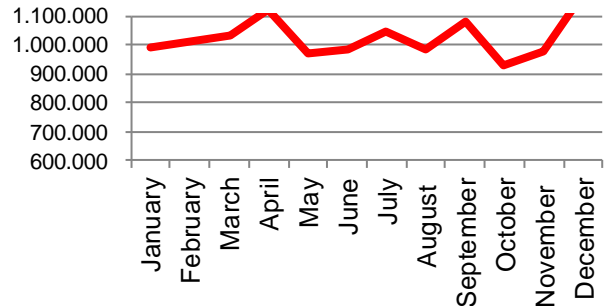

Export of live pigs (piglets and slaughter pigs)

2015	Piglets	Slaughter pigs	Total
January	962.172	32.252	994.424
February	976.858	36.996	1.013.854
March	996.913	34.920	1.031.833
April	1.090.112	29.954	1.120.066
May	947.452	22.402	969.854
June	954.462	31.475	985.937
July	1.019.331	24.209	1.043.540
August	955.796	26.483	982.279
September	1.055.464	28.311	1.083.775
October	905.318	24.772	930.090
November	959.721	18.991	978.712
December	1.151.450	28.007	1.179.457
Total	11.975.049	338.772	12.313.821

Total - 2015

2016	Piglets	Slaughter pigs	Total
January	1.201.705	21.393	1.223.098
February	927.147	27.901	955.048
March	1.147.661	19.722	1.167.383
April	1.116.337	26.924	1.143.261
May	1.111.458	20.435	1.131.893
June	1.089.042	40.518	1.129.560
July	1.054.711	22.733	1.077.444
August	1.134.108	19.599	1.153.707
September	1.064.266	18.846	1.083.112
October	1.090.550	17.964	1.108.514
November	1.154.396	17.414	1.171.810
December	1.142.581	22.942	1.165.523
Total	13.233.962	276.391	13.510.353