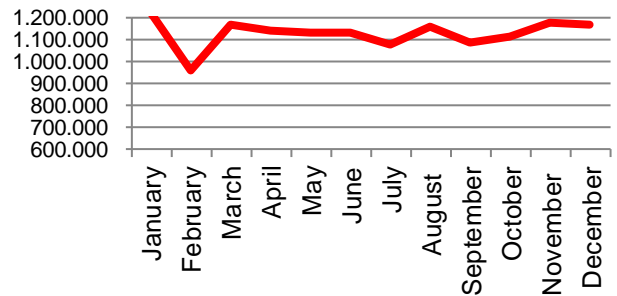

Total - 2016

2017	Piglets	Slaughter pigs	Total
January	1.244.813	19.295	1.264.108
February			
March			
April			
May			
June			
July			
August			
September			
October			
November			
December			
Total	1.244.813	19.295	1.264.108