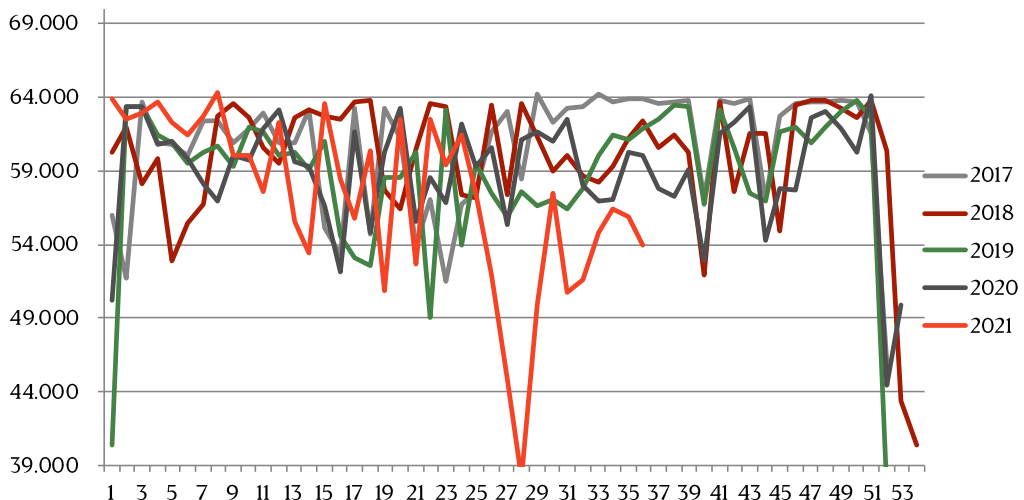

Weekly slaughtering's Danish Crown Essen

Week	2021	2020
1	63856	50.209
2	62474	63.378
3	62901	63.402
4	63648	60.747
5	62280	61.019
6	61.404	59.845
7	62.697	58.095
8	64.376	56.897
9	60.006	60.033
10	60.090	59.724
11	57.586	61.817
12	62.295	63.130
13	55.569	59.585
14	53.423	59.247
15	63.548	56.629
16	58.421	52.081
17	55.717	61.680
18	60.384	54.760
19	50.877	60.222
20	62.542	63.225
21	52.670	55.570
22	62.469	58.517
23	59.450	56.849
24	61.404	62.218
25	57.500	59.332
26	51.933	60.534

Week	2021	2020
27	44.797	55.300
28	38.123	61.076
29	49.868	61.663
30	57.500	61.043
31	50.774	62.529
32	51.559	58.016
33	54.798	56.966
34	56.360	57.021
35	55.882	60.226
36	53.994	60.086
37		57.850
38		57.241
39		59.037
40		52.913
41		61.570
42		62.290
43		63.361
44		54.244
45		57.791
46		57.701
47		62.613
48		62.997
49		61.829
50		60.254
51		64.077
52		44.436
53		49.926
Average (week)	57.310	58.921
Total (year)	2.063.175	3.122.801
Change (week)	-2,73%	0,21%

Best regards,
Danish Crown