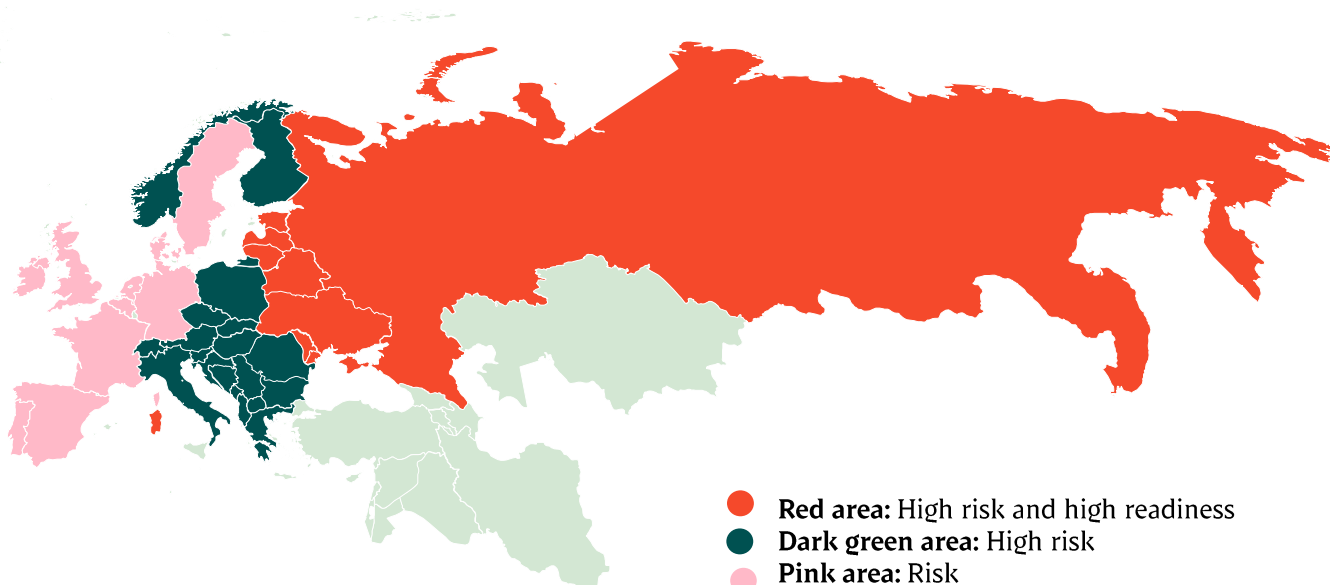

Week	2021	2020
27	44.797	55.300
28	38.123	61.076
29	49.868	61.663
30	57.500	61.043
31	50.774	62.529
32	51.559	58.016
33	54.798	56.966
34	56.360	57.021
35	55.882	60.226
36	53.994	60.086
37		57.850
38		57.241
39		59.037
40		52.913
41		61.570
42		62.290
43		63.361
44		54.244
45		57.791
46		57.701
47		62.613
48		62.997
49		61.829
50		60.254
51		64.077
52		44.436
53		49.926
Average (week)	57.310	58.921
Total (year)	2.063.175	3.122.801
Change (week)	-2,73%	0,21%

Best regards,
Danish Crown

African swine fever

The EU Commission's reporting system for African swine fever for EU countries and Ukraine has been updated until 24th of July.

Country	Period Aug. 29 th - Sept. 4 th		Year to date January 1 st - Sept. 4 th		2020		2019	
	Pigs	Wild boars	Pigs	Wild boars	Pigs	Wild boars	Pigs	Wild boars
Estonia		1	1	45		66		80
Latvia		2	2	197	3	300	1	369
Lithuania		2		106	3	222	19	464
Poland	10	36	82	2.184	103	3.980	48	2.468
Italy (Sardinia)				5		40	1	60
Ukraine	1		9	2	23	5	42	11
Czech Republic								
Romania	57	3	1.176	853	1.008	848	1.724	683
Hungary		4		2.503		3.952		1.598
Bulgaria		3	4	197	19	509	44	165
Slovakia	1	2	8	1.385	17	328	11	27
Serbia			33	71	15	41	18	
Moldova			1		2	30		
Belgium						3		482
Germany		27	3	1.493		338		
Greece					1			
Total	69	80	1.319	9.041	1.194	10.662	1.908	6.407

Best regards,
Danish Crown

African swine fever outbreaks in China

Cities/Regions		
Shenyang	Harbin	Great Khinogan Mountains
Zhengzhou	Yunnan	Yulin
Lianyungang	Jinshan	Guigang
Wenzhou	Jiangxi	Chongqing
Xuancheng	Shaanxi	Bome
Wuxi	Heilongjiang	Bayi
Chuzhou	Tongzhou	Gongbo'gyamda
Jiamusi	Linfen	Urumqi
Tongling	Daitongzhuangcun	Hubei
Xilin Gol	Qianshanzhen	Shizhu
Wuhu City	Huxian	Chengmai
Jilin	Dongjiang Avenue	
Songyuan	Yongning	
Gongzhuling	Siyang	
Horgin	Jiangsu	
Hohhot	Suihua	
Yingkou	Guizhou	
Zhaotong	Sanming	
Luotian	Zhuhai	
Baojing	Jinan	
Qingyang	Jinzhou	
Wuxue	Panjin	
Sichuan	Xushui	