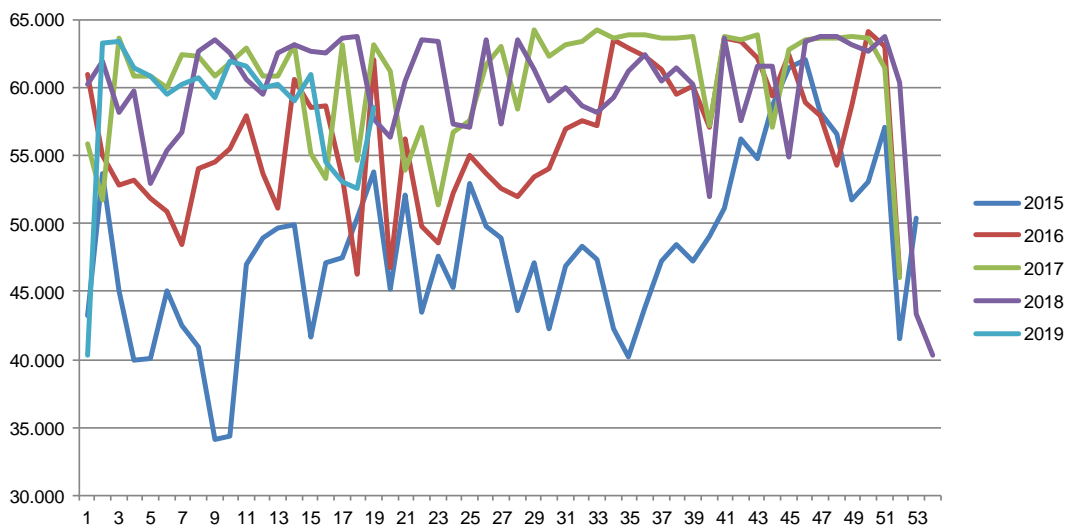

Weekly slaughtering's Danish Crown Essen

Week	2019	2018
1	40.367	56.737
2	63.329	62.716
3	63.408	63.596
4	61.468	62.579
5	60.896	60.584
6	59.523	59.507
7	60.227	62.597
8	60.695	63.178
9	59.326	62.731
10	62.005	62.555
11	61.619	63.673
12	60.030	63.832
13	60.311	57.666
14	59.040	56.402
15	61.006	60.480
16	54.587	63.566
17	53.110	63.393
18	52.555	57.370
19	58.603	57.111
20		63.484
21		57.400
22		63.529
23		61.383
24		59.021
25		60.077
26		58.620

Week	2019	2018
27		60.288
28		61.979
29		58.152
30		59.792
31		52.909
32		55.428
33		58.217
34		59.343
35		61.192
36		62.419
37		60.560
38		61.439
39		60.210
40		51.964
41		63.697
42		57.580
43		61.566
44		54.946
45		63.462
46		63.786
47		63.817
48		63.222
49		62.646
50		63.754
51		60.394
52		43.394
53		
Average (week)	58.532	60.191
Total (year)	1.112.105	3.129.943
Change (week)	-2,76%	-0,76%

Best regards
Danish Crown