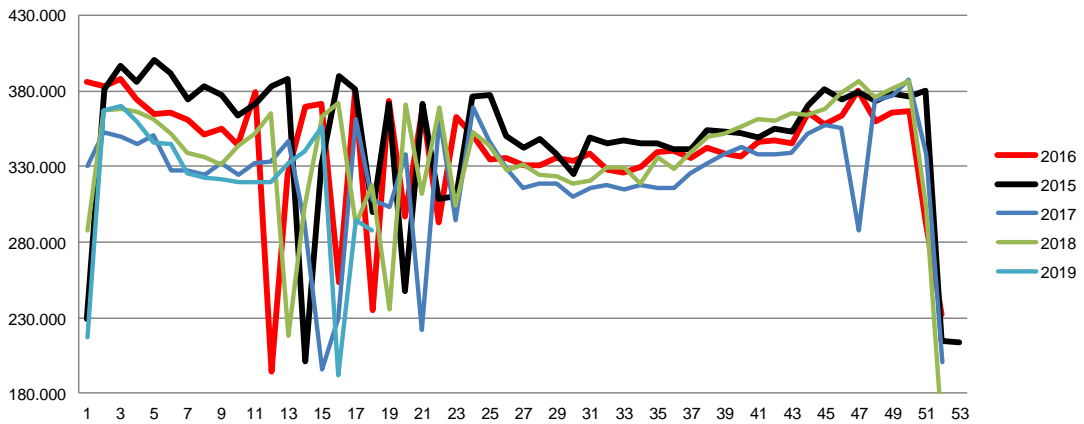

Total killings Denmark (98 % of all slaughtering's)

Week	2019	2018
1	217.081	287.789
2	367.355	367.703
3	369.764	368.047
4	359.584	366.312
5	346.402	361.495
6	344.954	352.145
7	325.222	339.607
8	322.618	336.613
9	321.585	331.154
10	319.738	343.691
11	319.738	351.578
12	320.260	365.200
13	332.764	218.444
14	340.529	303.033
15	356.482	363.829
16	192.065	371.945
17	295.046	291.607
18	287.427	317.876
19		235.481
20		371.516
21		311.691
22		369.643
23		304.448
24		352.632
25		343.770
26		327.658

Week	2019	2018
27		331.814
28		325.072
29		324.018
30		318.614
31		321.250
32		329.917
33		329.555
34		318.566
35		336.158
36		328.251
37		338.962
38		349.571
39		352.234
40		356.258
41		361.609
42		360.885
43		364.912
44		364.067
45		368.260
46		378.509
47		386.643
48		376.153
49		381.869
50		386.215
51		302.451
52		151.352
53		
Average (week)	318.812	336.501
Total (year)	5.738.614	17.498.072

Best regards
Danish Crown