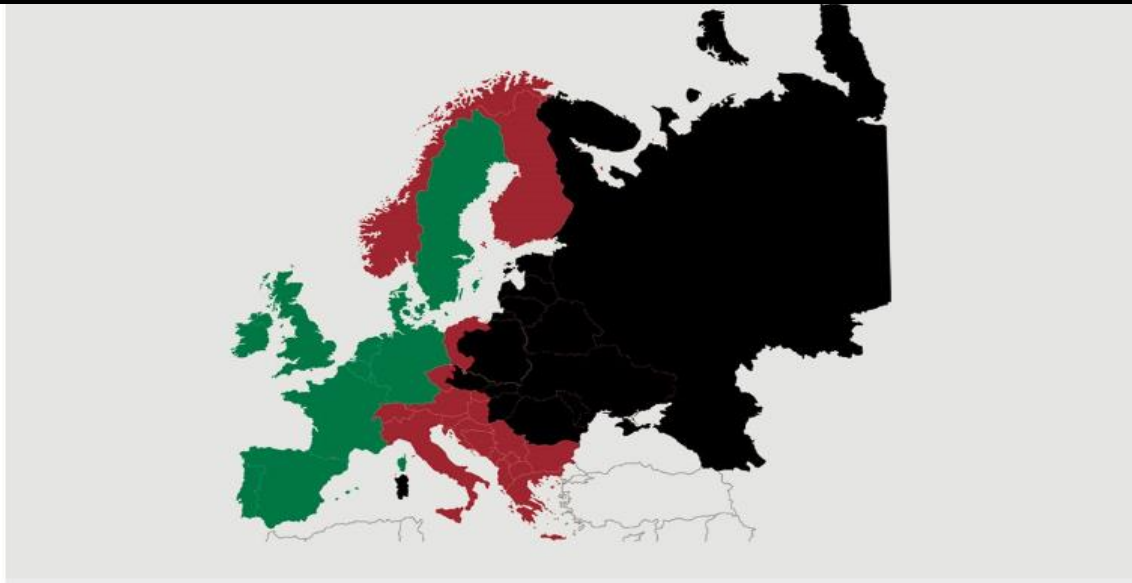

Best regards  
Danish Crown

## Top 10 importers of Danish pork meat

The top 10 is ranked based on the value of the Danish Export of pork meat in Jan. - feb. 2019. All pork meat (incl. live pigs) is included in the figures below

Country	Jan. - feb. 2019		Jan. - feb. 2018	
	Value in billion DKK	Tonnage	Value in billion DKK	Tonnage
Germany	1.053	89.249	1.144	99.647
Japan	662	22.039	522	18.504
Polan	627	47.483	665	51.386
UK	529	34.099	471	30.448
China/ Hong Kong	481	39.814	472	42.361
Italy	263	19.554	274	21.564
Australia	197	9.597	187	9.024
USA	130	5.339	182	7.184
Sweden	84	3.925	111	5.422
Spain	71	2.801	46	2.094
<b>Top 10 total</b>	<b>4.098</b>	<b>273.900</b>	<b>4.075</b>	<b>287.633</b>
Other countries	622	36.246	376	39.675
<b>Total</b>	<b>4.721</b>	<b>310.146</b>	<b>4.749</b>	<b>327.308</b>

## African swine fever

The EU Commission's reporting system for African swine fever for EU countries and Ukraine has been updated until 5<sup>th</sup> of May

Country	Period April 28 <sup>th</sup> – May 5 <sup>th</sup>		Year to date January 1 <sup>st</sup> – May 5 <sup>th</sup>		2018	
	Pigs	Wild boars	Pigs	Wild boars	Svin	Vildsvin
Estonia		1		46		230
Latvia		2		128	10	685
Lithuania		10		198	51	1.443
Poland		50	1	1.016	109	2.438
Italy			1	17	10	64
Ukraine	1	1	12	7	105	41
Czech Republic						28
Romania	1	5	82	222	1.163	170
Hungary		30		634		138
Bulgaria				11	1	5
Belgium		21		438		161
<b>Total</b>	<b>2</b>	<b>120</b>	<b>96</b>	<b>2.717</b>	<b>1.449</b>	<b>5.403</b>