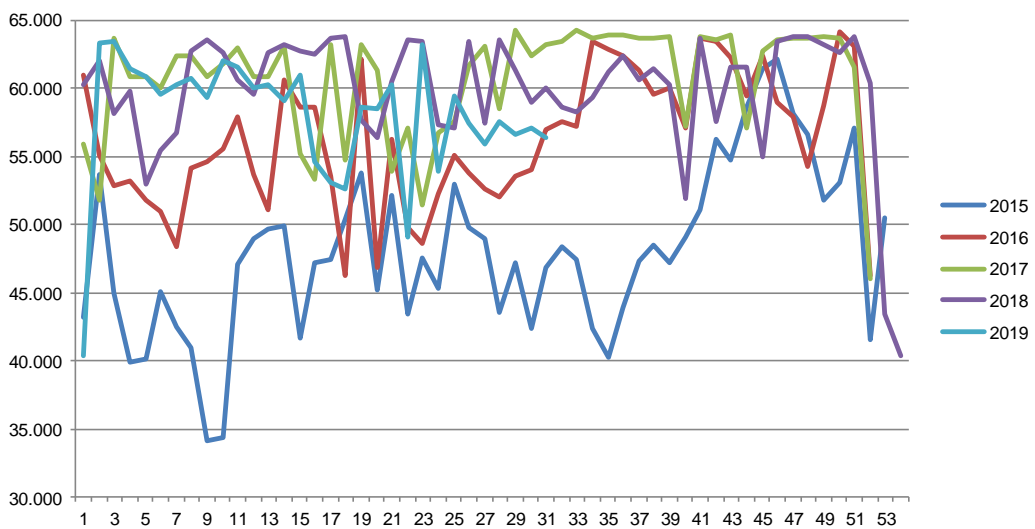

Weekly slaughtering's Danish Crown Essen

Week	2019	2018
1	40.367	56.737
2	63.329	62.716
3	63.408	63.596
4	61.468	62.579
5	60.896	60.584
6	59.523	59.507
7	60.227	62.597
8	60.695	63.178
9	59.326	62.731
10	62.005	62.555
11	61.619	63.673
12	60.030	63.832
13	60.311	57.666
14	59.040	56.402
15	61.006	60.480
16	54.587	63.566
17	53.110	63.393
18	52.555	57.370
19	58.603	57.111
20	58.518	63.484
21	60.282	57.400
22	49.073	63.529
23	63.195	61.383
24	53.936	59.021
25	59.462	60.077
26	57.454	58.620

Week	2019	2018
27	55.853	60.288
28	57.615	61.979
29	56.638	58.152
30	57.069	59.792
31	56.393	52.909
32		55.428
33		58.217
34		59.343
35		61.192
36		62.419
37		60.560
38		61.439
39		60.210
40		51.964
41		63.697
42		57.580
43		61.566
44		54.946
45		63.462
46		63.786
47		63.817
48		63.222
49		62.646
50		63.754
51		60.394
52		43.394
53		
Average (week)	57.987	60.191
Total (year)	1.797.593	3.129.943
Change (week)	-3,66%	-0,76%

Best regards
Danish Crown