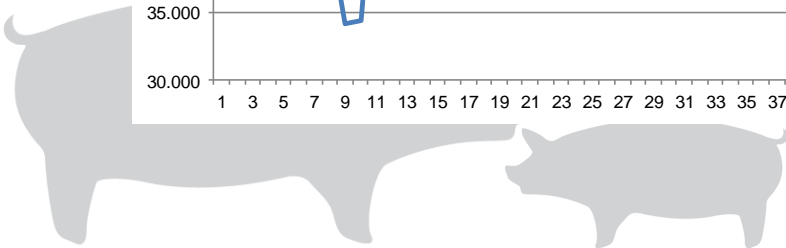

Weekly slaughtering's Danish Crown Essen

Week	2019	2018
1	40.367	56.737
2	63.329	62.716
3	63.408	63.596
4	61.468	62.579
5	60.896	60.584
6	59.523	59.507
7	60.227	62.597
8	60.695	63.178
9	59.326	62.731
10	62.005	62.555
11	61.619	63.673
12	60.030	63.832
13	60.311	57.666
14	59.040	56.402
15	61.006	60.480
16	54.587	63.566
17	53.110	63.393
18	52.555	57.370
19	58.603	57.111
20	58.518	63.484
21	60.282	57.400
22	49.073	63.529
23	63.195	61.383
24	53.936	59.021
25	59.462	60.077
26	57.454	58.620

Week	2019	2018
27	55.853	60.288
28	57.615	61.979
29	56.638	58.152
30	57.069	59.792
31	56.393	52.909
32		55.428
33		58.217
34		59.343
35		61.192
36		62.419
37		60.560
38		61.439
39		60.210
40		51.964
41		63.697
42		57.580
43		61.566
44		54.946
45		63.462
46		63.786
47		63.817
48		63.222
49		62.646
50		63.754
51		60.394
52		43.394
53		
Average (week)	57.987	60.191
Total (year)	1.797.593	3.129.943
Change (week)	-3,66%	-0,76%

Best regards
Danish Crown