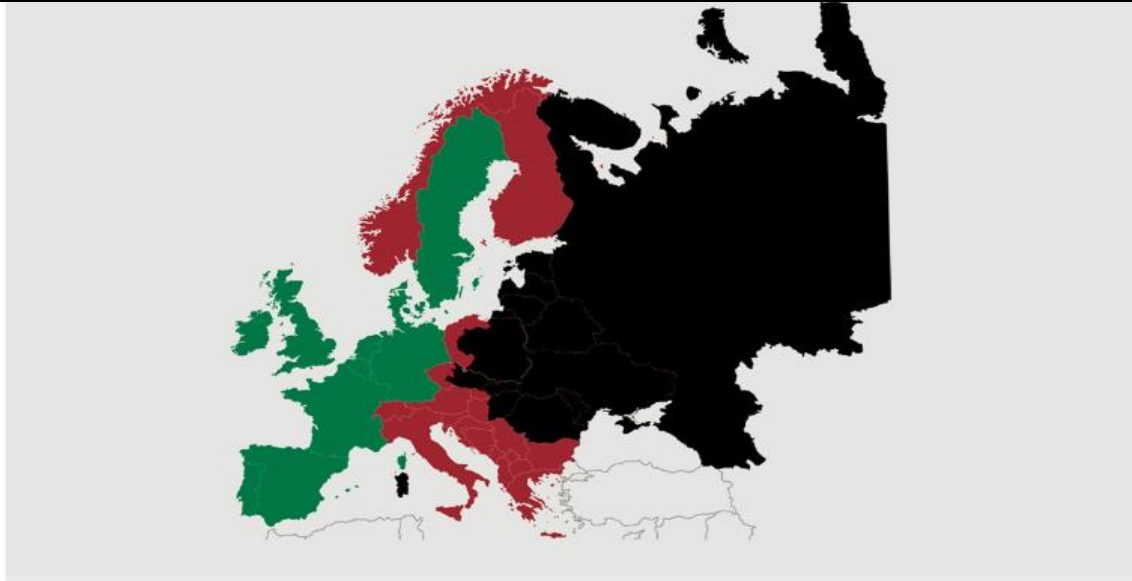

Best regards
Danish Crown

Weekly slaughtering's Danish Crown Essen

Week	2019	2018
1	40.367	56.737
2	63.329	62.716
3	63.408	63.596
4	61.468	62.579
5	60.896	60.584
6	59.523	59.507
7	60.227	62.597
8	60.695	63.178
9	59.326	62.731
10	62.005	62.555
11	61.619	63.673
12	60.030	63.832
13	60.311	57.666
14	59.040	56.402
15	61.006	60.480
16	54.587	63.566
17	53.110	63.393
18	52.555	57.370
19	58.603	57.111
20	58.518	63.484
21	60.282	57.400
22	49.073	63.529
23	63.195	61.383
24	53.936	59.021
25	59.462	60.077
26	57.454	58.620

Best regards
Danish Crown

African swine fever

The EU Commission's reporting system for African swine fever for EU countries and Ukraine has been updated until 28th of July.

Country	Period July 22 nd - July 28 th		Year to date January 1 st – July 28 th		2018	
	Pigs	Wild boars	Pigs	Wild boars	Svin	Vildsvin
Estonia		2		55		230
Latvia		8	1	195	10	685
Lithuania	1	3	12	320	51	1.443
Poland	9	42	30	1.434	109	2.438
Italy			1	26	10	64
Ukraine	3	2	27	9	105	41
Czech Republic						28
Romania	132	14	553	334	1.163	170
Hungary		31		786		138
Bulgaria	6	1	22	20	1	5
Slovakia	1		1			
Belgium				478		161
Total	152	103	647	3.657	1.449	5.403

Black area: High risk and high readiness

Red area: High risk

Green area: Risk

Best regards
Danish Crown

African swine fever outbreaks in China

Cities/Regions		
Shenyang	Harbin	Great Khinogan Mountains
Zhengzhou	Yunnan	Yulin
Lianyungang	Jinshan	Guigang
Wenzhou	Jiangxi	Chongqing
Xuancheng	Shaanxi	Bome
Wuxi	Heilongjiang	Bayi
Chuzhou	Tongzhou	Gongbo'gyamda
Jiamusi	Linfen	Urumqi
Tongling	Daitongzhuangcun	Hubei
Xilin Gol	Qianshanzhen	Shizhu
Wuhu City	Huxian	Chengmai
Jilin	Dongjiang Avenue	
Songyuan	Yongning	
Gongzhuling	Siyang	
Horqin	Jiangsu	
Hohhot	Suihua	
Yingkou	Guizhou	
Zhaotong	Sanming	
Luotian	Zhuhai	
Baojing	Jinan	
Qingyang	Jinzhou	
Wuxue	Panjin	
Sichuan	Xushui	