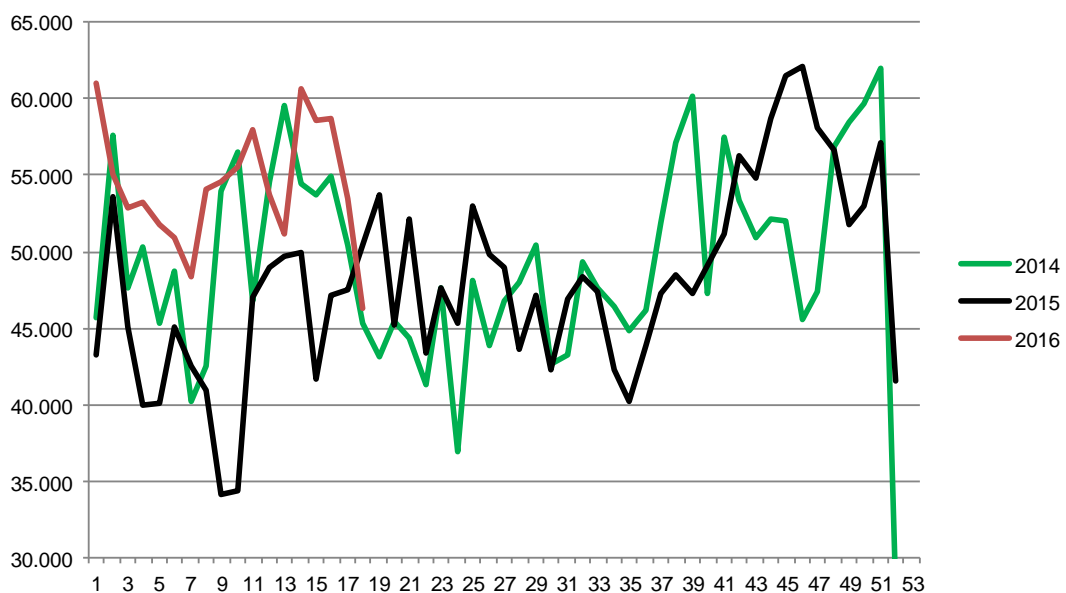

Weekly slaughtering's Danish Crown Essen

Week	2016	2015	2014
1	61.008	43.195	45.700
2	55.082	53.638	57.627
3	52.807	45.020	47.587
4	53.237	39.931	50.291
5	51.815	40.117	45.320
6	50.912	45.104	48.727
7	48.411	42.472	40.239
8	54.099	40.946	42.546
9	54.564	34.166	53.908
10	55.520	34.377	56.509
11	57.931	47.055	46.723
12	53.690	48.978	54.549
13	51.129	49.673	59.533
14	60.589	49.904	54.443
15	58.608	41.702	53.755
16	58.646	47.150	54.869
17	53.508	47.488	50.487
18	46.260	50.416	45.280
19		53.759	43.100
20		45.179	45.389
21		52.159	44.297
22		43.422	41.285
23		47.593	47.598
24		45.265	36.922
25		52.956	48.136
26		49.840	43.921

Week	2015	2014
27	48.928	46.759
28	43.582	47.950
29	47.141	50.452
30	42.317	42.692
31	46.882	43.203
32	48.324	49.375
33	47.392	47.650
34	42.320	46.411
35	40.239	44.796
36	43.894	46.174
37	47.298	51.838
38	48.522	57.162
39	47.249	60.108
40	49.104	47.249
41	51.140	57.511
42	56.284	53.302
43	54.756	50.854
44	58.676	52.169
45	61.458	52.053
46	62.096	45.584
47	58.136	47.440
48	56.648	56.897
49	51.792	58.440
50	53.040	59.646
51	57.128	61.950
52	41.578	27.955
53	50.466	
Average (week)	54.323	49.315
Total (year)	977.816	2.564.361

Best regaras
Danish Crown