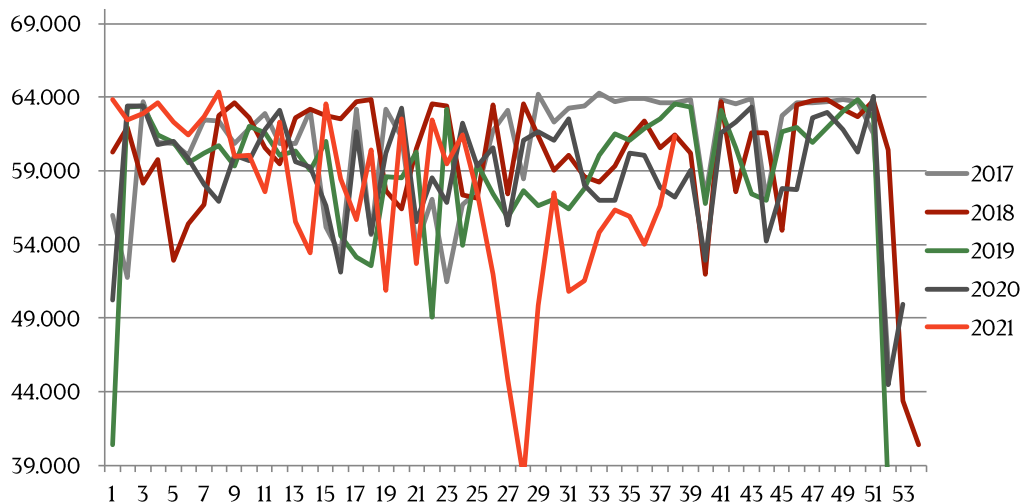

Weekly slaughtering's Danish Crown Essen

Week	2021	2020
1	63856	50.209
2	62474	63.378
3	62901	63.402
4	63648	60.747
5	62280	61.019
6	61.404	59.845
7	62.697	58.095
8	64.376	56.897
9	60.006	60.033
10	60.090	59.724
11	57.586	61.817
12	62.295	63.130
13	55.569	59.585
14	53.423	59.247
15	63.548	56.629
16	58.421	52.081
17	55.717	61.680
18	60.384	54.760
19	50.877	60.222
20	62.542	63.225
21	52.670	55.570
22	62.469	58.517
23	59.450	56.849
24	61.404	62.218
25	57.500	59.332
26	51.933	60.534

Week	2021	2020
27	44.797	55.300
28	38.123	61.076
29	49.868	61.663
30	57.500	61.043
31	50.774	62.529
32	51.559	58.016
33	54.798	56.966
34	56.360	57.021
35	55.882	60.226
36	53.994	60.086
37	56.642	57.850
38	61.393	57.241
39		59.037
40		52.913
41		61.570
42		62.290
43		63.361
44		54.244
45		57.791
46		57.701
47		62.613
48		62.997
49		61.829
50		60.254
51		64.077
52		44.436
53		49.926
Average (week)	57.400	58.921
Total (year)	2.181.210	3.122.801
Change (week)	-2,58%	0,21%

Best regards,
Danish Crown